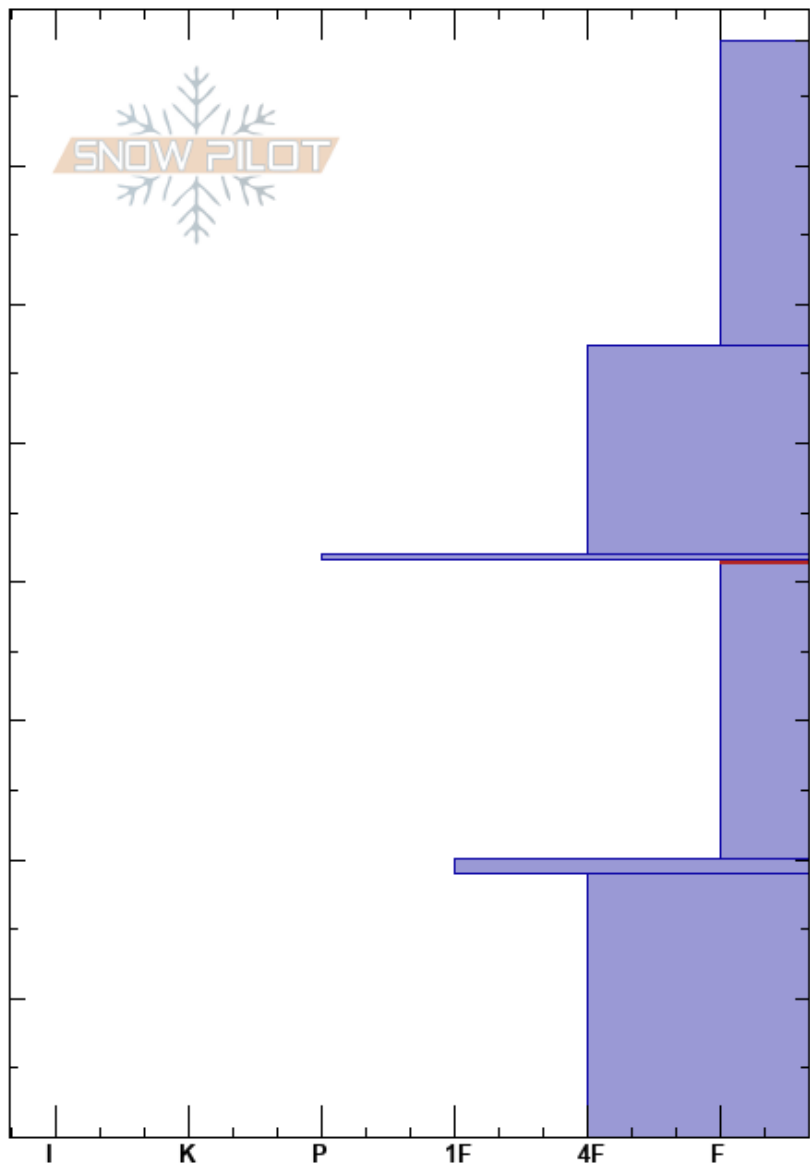

Tyler's  
 Madison Range-N  
 MT  
 Elevation: 9000 ft  
 Aspect: 270°  
 Specifics: Ski tracks on slope; We skied slope

Ian Hoyer  
 12/18/2024 - 11:00am  
 Co-ord: 45.32341N, -111.38254W  
 Slope Angle: 29°  
 Wind Loading: no

Stability: Fair  
 Air Temperature:  
 Sky Cover: OVC  
 Precipitation: NO  
 Wind: S Strong

HS:79  
 PF:65 41.5-20cm: Problematic layer  
 PS: 15

Depth (cm)	Crystal		Moisture	$\rho$ kg/m <sup>3</sup>	Stability tests & Layer comments
	Form	Size			
79					
70	+				
50	/				
41					← ECTP13 @41cm
30	□	2			
20					
10	□	2			
0					