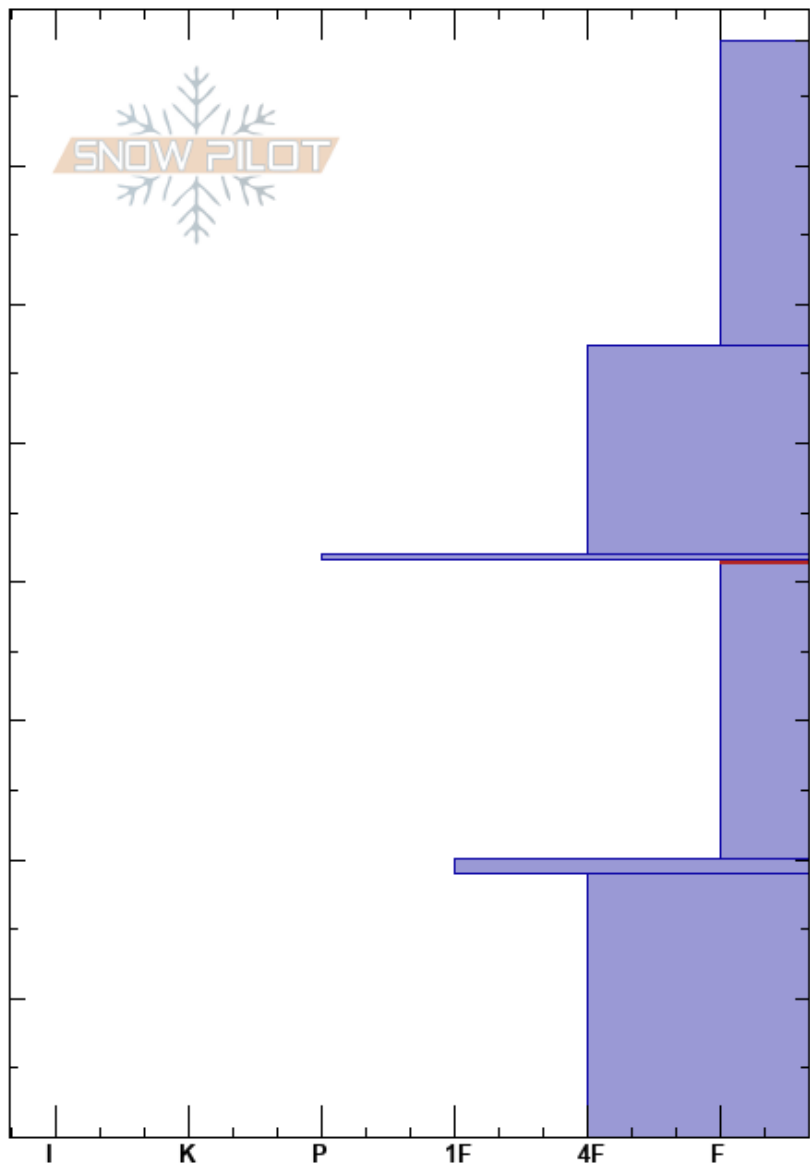

Tyler's
 Madison Range-N
 MT
 Elevation: 9000 ft
 Aspect: 270°
 Specifics: Ski tracks on slope; We skied slope

Ian Hoyer
 12/18/2024 - 11:00am
 Co-ord: 45.32341N, -111.38254W
 Slope Angle: 29°
 Wind Loading: no

Stability: Fair
 Air Temperature:
 Sky Cover: OVC
 Precipitation: NO
 Wind: S Strong

HS:79
 PF:65 41.5-20cm: Problematic layer
 PS: 15

Depth (cm)	Crystal		Moisture	ρ kg/m ³	Stability tests & Layer comments
	Form	Size			
79					
70	+				
50	/				
41					← ECTP13 @41cm
30	□	2			
20					
10	□	2			
0					