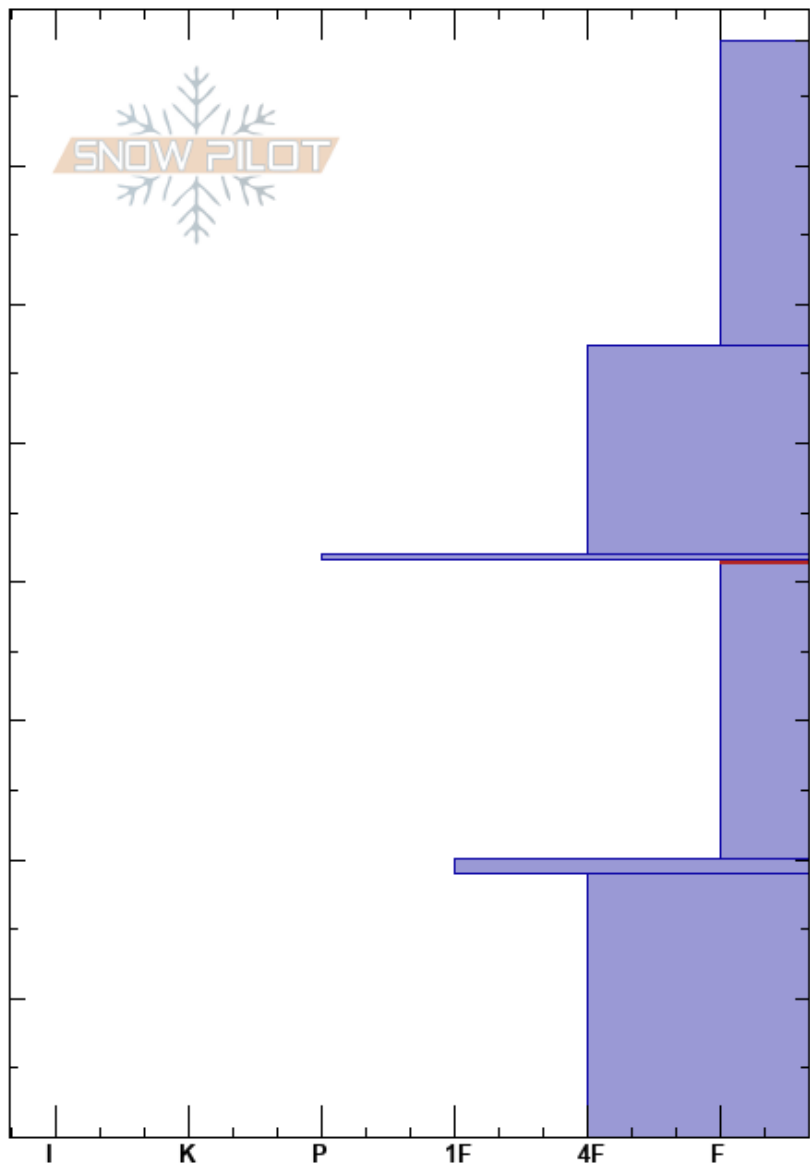

Tyler's
 Madison Range-N
 MT
 Elevation: 9000 ft
 Aspect: 270°
 Specifics: Ski tracks on slope; We skied slope

Ian Hoyer
 12/18/2024 - 11:00am
 Co-ord: 45.32341N, -111.38254W
 Slope Angle: 29°
 Wind Loading: no

Stability: Fair
 Air Temperature:
 Sky Cover: OVC
 Precipitation: NO
 Wind: S Strong

HS:79
 PF:65 41.5-20cm: Problematic layer
 PS: 15

| Depth (cm) | Crystal | | Moisture | ρ kg/m ³ | Stability tests & Layer comments |
|------------|---------|------|----------|-----------------------------|----------------------------------|
| | Form | Size | | | |
| 79 | | | | | |
| 70 | + | | | | |
| 50 | / | | | | |
| 41 | | | | | ← ECTP13 @41cm |
| 30 | □ | 2 | | | |
| 20 | | | | | |
| 10 | □ | 2 | | | |
| 0 | | | | | |