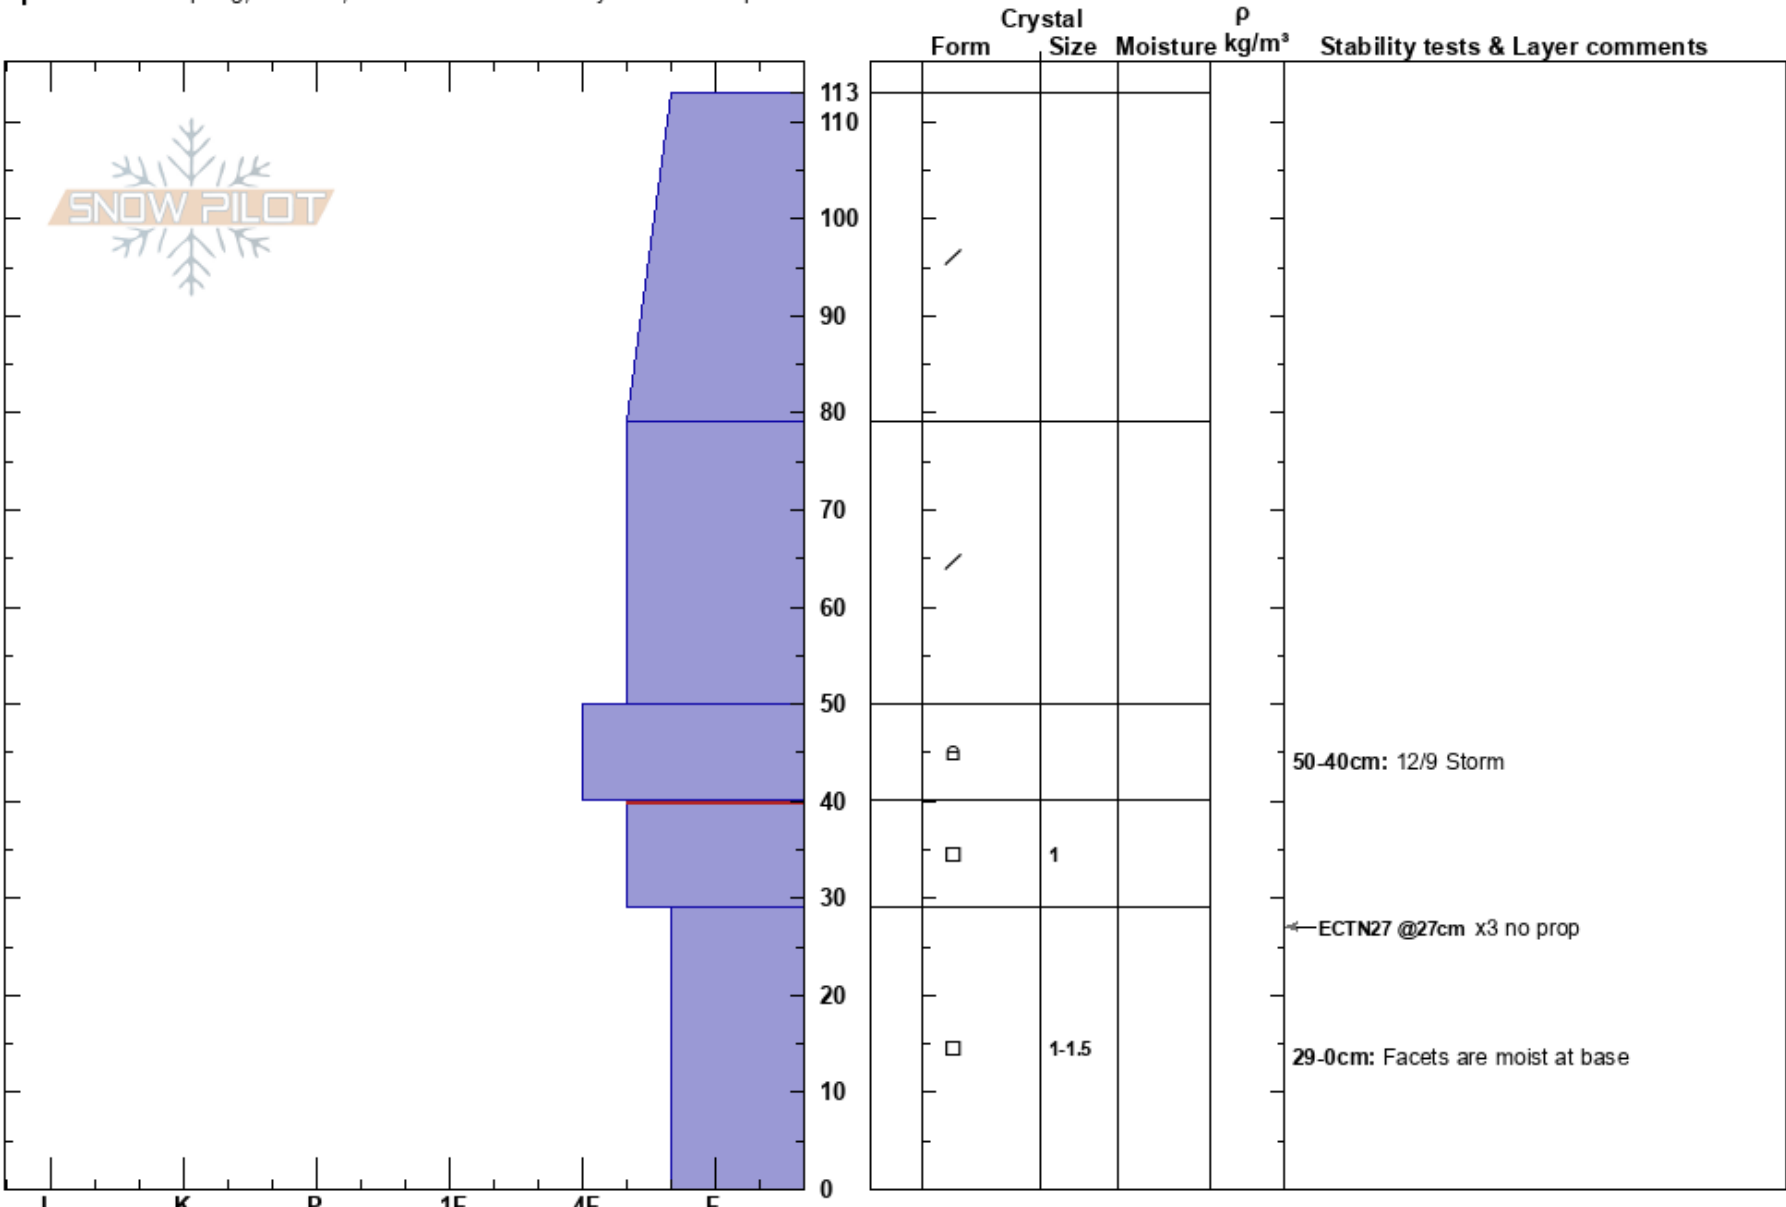

Above the Wolf Trap
 Teton Range
 WY
Elevation: 8800 ft
Aspect: 60°
Specifics: Collapsing, localized; Recent avalanche activity on similar slopes

Noah McCorkel
 12/18/2024 - 1:00pm
Co-ord: 43.48389N, -110.95205W
Slope Angle: 27°
Wind Loading:

Stability:
Air Temperature: 25°F
Sky Cover: BKN
Precipitation: NO
Wind: Calm
HS:113
PF:50
PS:20
Layer Notes:
 50-40cm: 12/9 Storm
 40-29cm: Problematic layer
 29-0cm: Facets are moist at base

Notes: Pit dug about 30 feet above avalanche crown. Not reasonable to access crown today. No propagation observed in pit despite multiple tests. Large collapse felt by party may have contributed this.