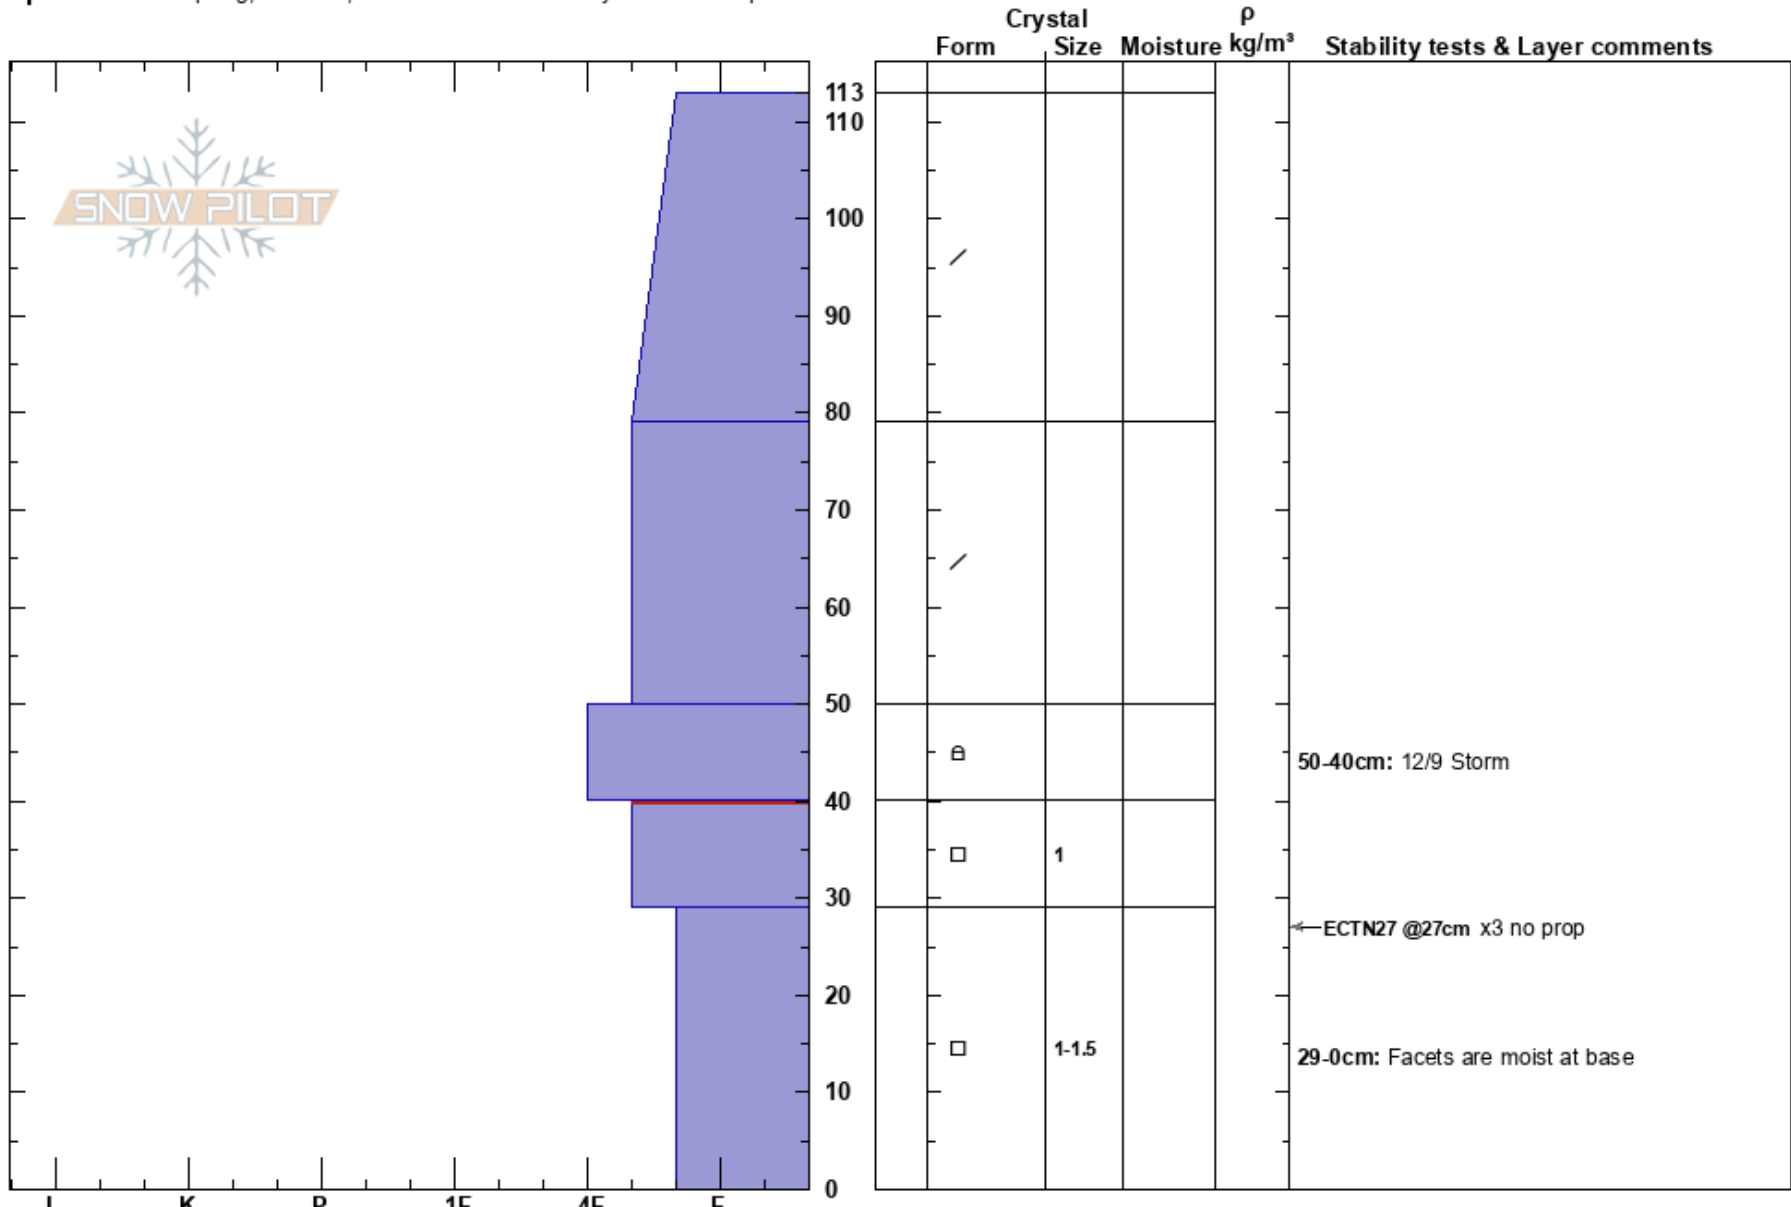

Above the Wolf Trap  
 Teton Range  
 WY  
 Elevation: 8800 ft  
 Aspect: 60°

Noah McCorkel  
 12/18/2024 - 1:00pm  
 Co-ord: 43.48389N, -110.95205W  
 Slope Angle: 27°  
 Wind Loading:

Stability:  
 Air Temperature: 25°F  
 Sky Cover: BKN  
 Precipitation: NO  
 Wind: Calm  
 HS:113  
 PF:50  
 PS:20  
 Layer Notes:  
 50-40cm: 12/9 Storm  
 40-29cm: Problematic layer  
 29-0cm: Facets are moist at base

Specifics: Collapsing, localized; Recent avalanche activity on similar slopes

Notes: Pit dug about 30 feet above avalanche crown. Not reasonable to access crown today. No propagation observed in pit despite multiple tests. Large collapse felt by party may have contributed this.