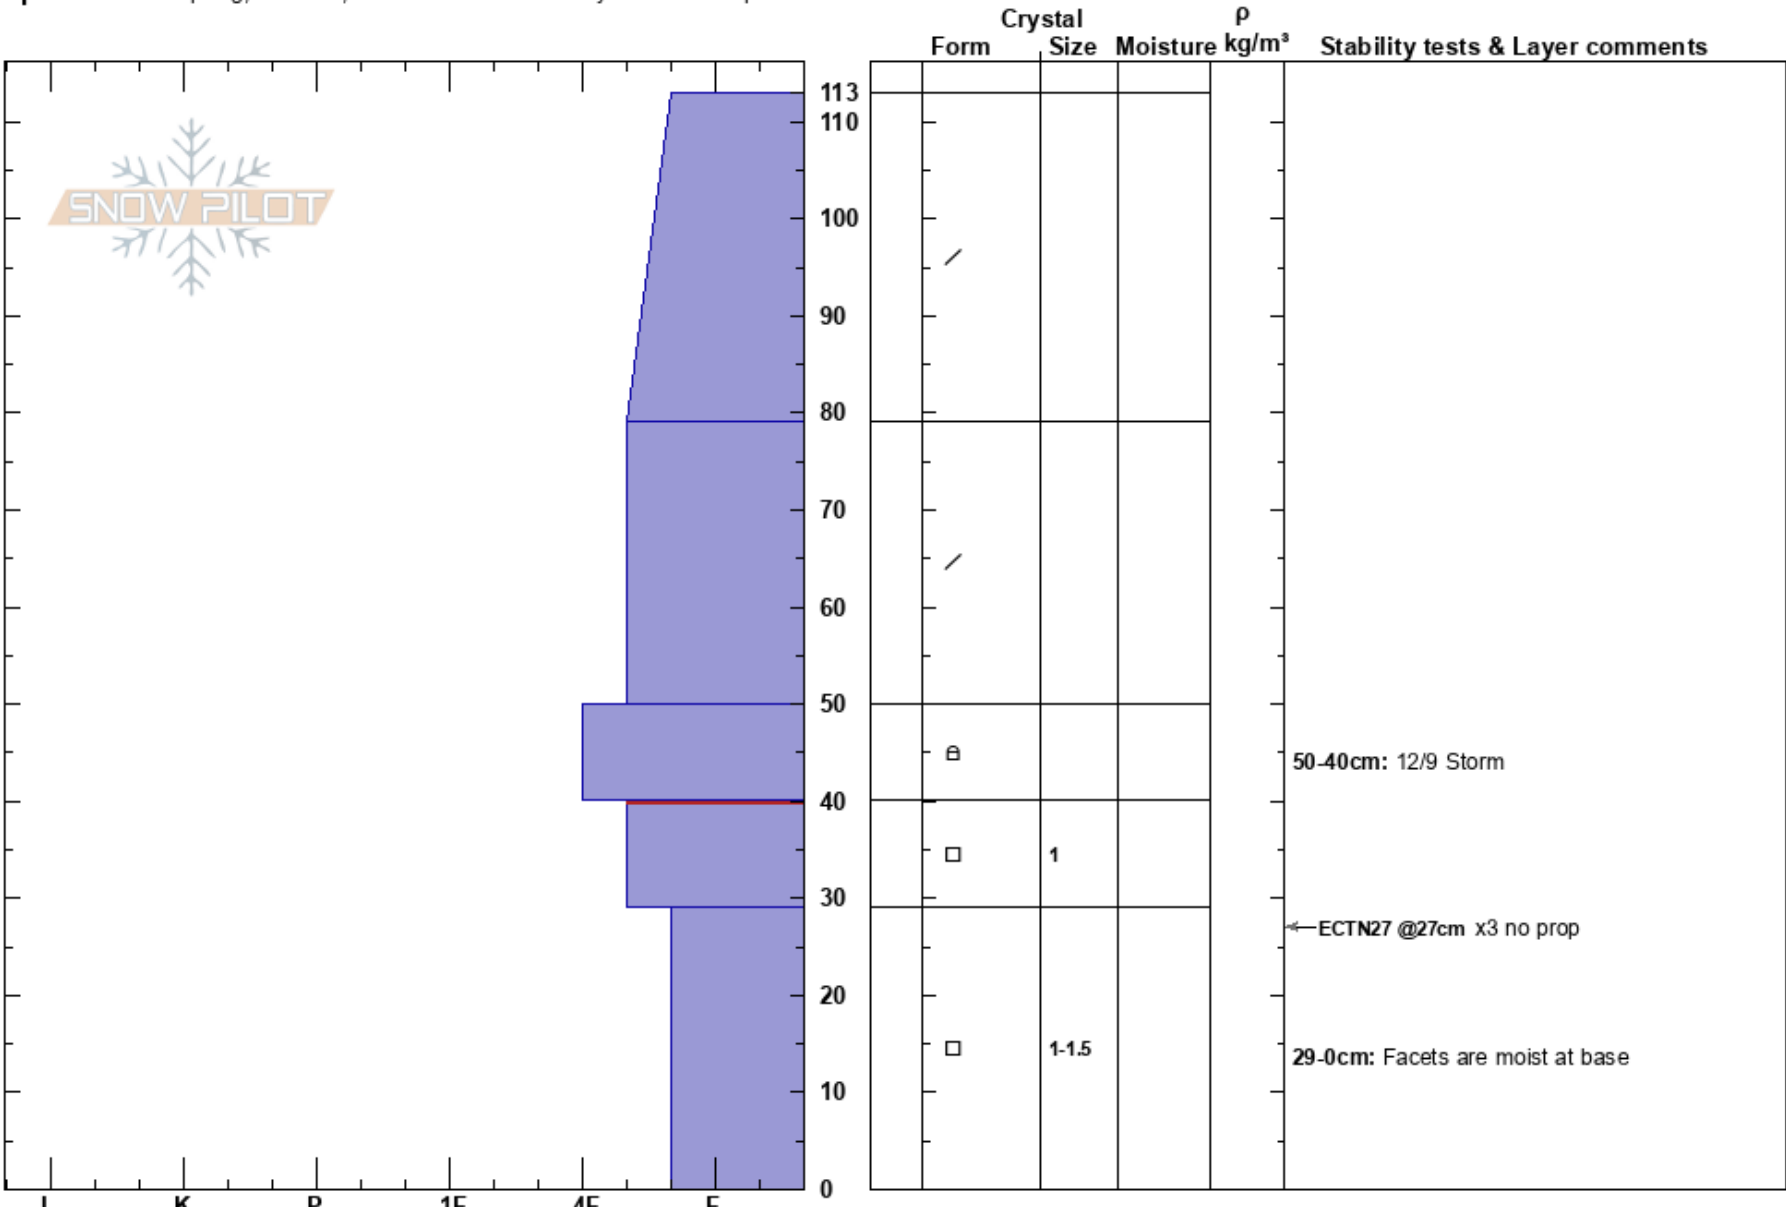

Above the Wolf Trap
 Teton Range
 WY
Elevation: 8800 ft
Aspect: 60°
Specifics: Collapsing, localized; Recent avalanche activity on similar slopes

Noah McCorkel
 12/18/2024 - 1:00pm
Co-ord: 43.48389N, -110.95205W
Slope Angle: 27°
Wind Loading:

Stability:
Air Temperature: 25°F
Sky Cover: BKN
Precipitation: NO
Wind: Calm
HS: 113
PF: 50
PS: 20
Layer Notes:
 50-40cm: 12/9 Storm
 40-29cm: Problematic layer
 29-0cm: Facets are moist at base

Notes: Pit dug about 30 feet above avalanche crown. Not reasonable to access crown today. No propagation observed in pit despite multiple tests. Large collapse felt by party may have contributed this.