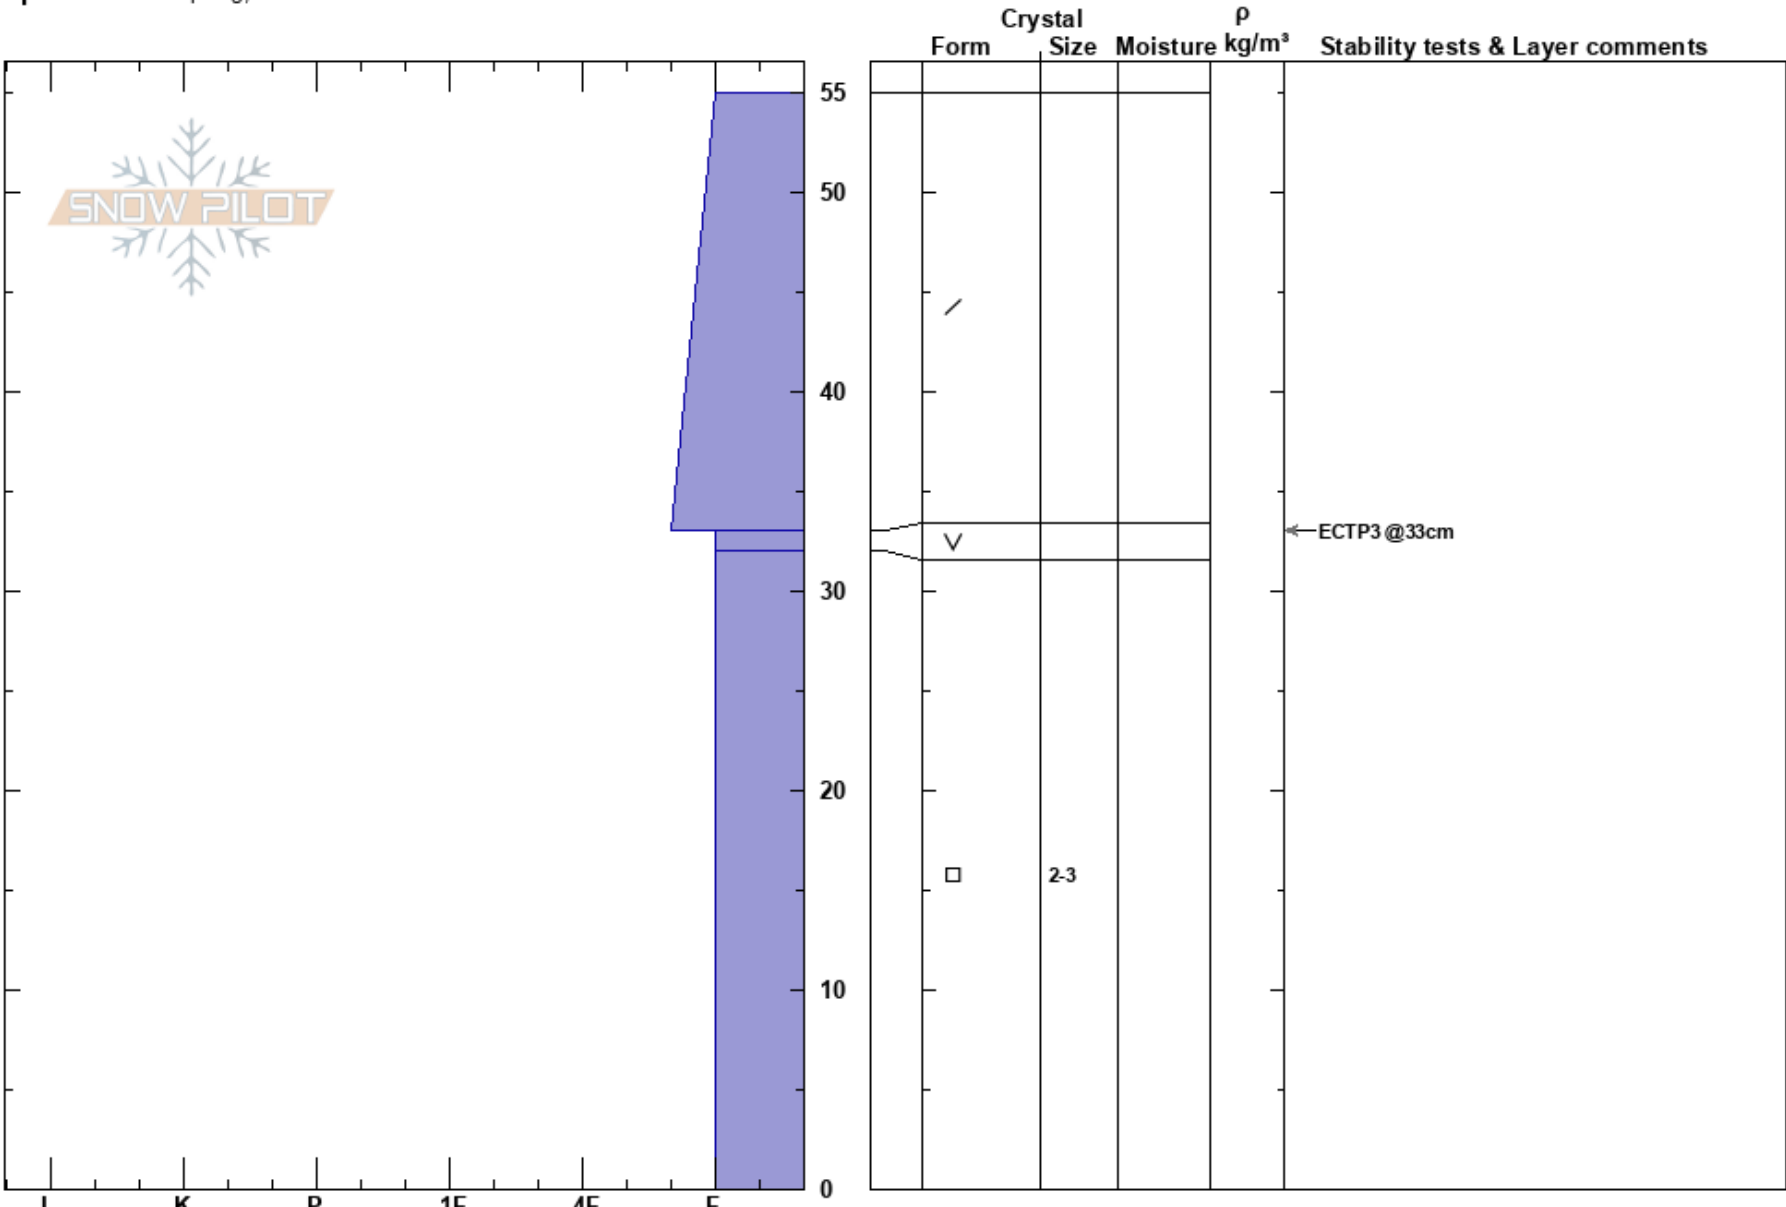

Togwotee, Angle
 Togwotee Pass
 WY
 Elevation: 9400 ft
 Aspect: W
 Specifics: Collapsing, localized

Travis Baldwin
 12/18/2024 - 1:00pm
 Co-ord: 43.82756N, -110.18592W
 Slope Angle: 25°
 Wind Loading: yes

Stability:
 Air Temperature:
 Sky Cover: BKN
 Precipitation:
 Wind: W Light Breeze

HS:55
 Layer Notes:
 33-32cm: Problematic layer

Notes: