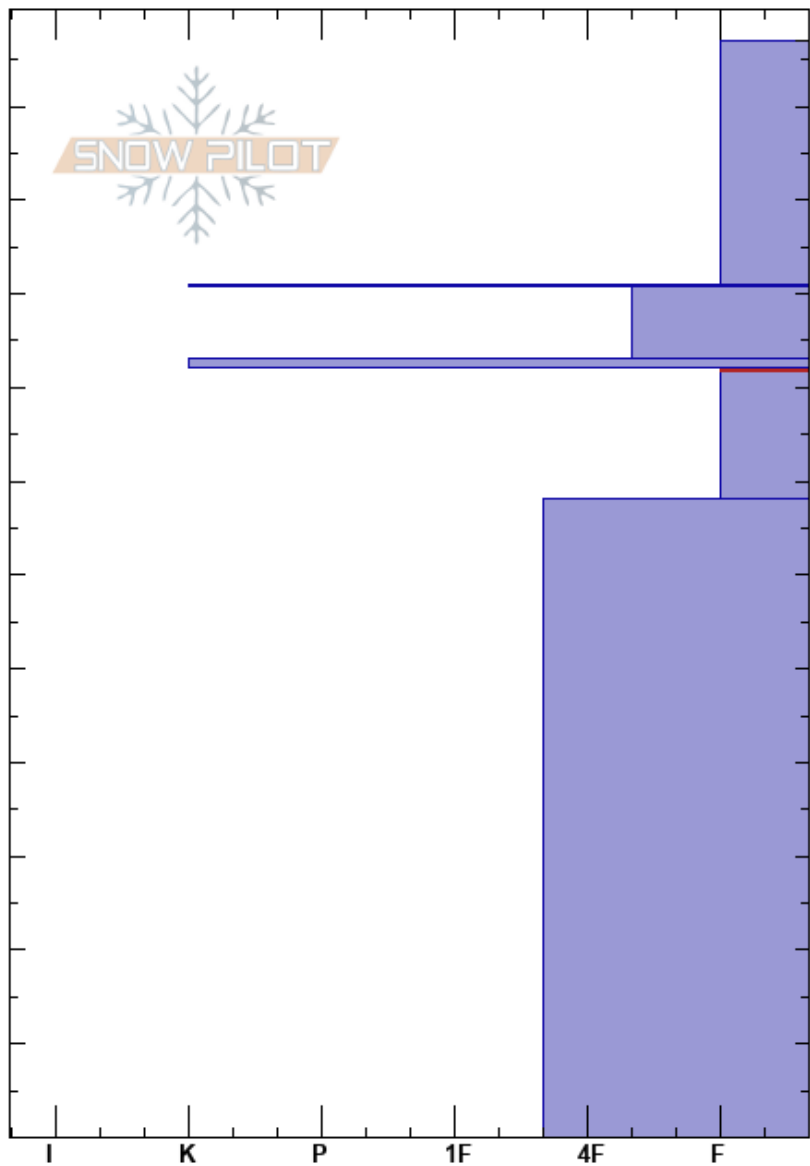

Top of Yale Ck
 Centennial Range
 ID
 Elevation: 9053 ft
 Aspect: 26°
 Specifics: We snowmobiled slope

Mark Staples
 12/17/2024 - 1:00pm
 Co-ord: 44.55396N, -111.46487W
 Slope Angle: 19°
 Wind Loading: no

Stability:
 Air Temperature:
 Sky Cover:
 Precipitation:
 Wind:
 HS:117
 82-68cm: Problematic layer

Depth (cm)	Crystal		Moisture	ρ kg/m ³	Stability tests & Layer comments
	Form	Size			
117					
110					
100					
90	+				
90	=				
82	■				← ECTP13 @82cm
80					
80	□	1			
70					
60					
50					
40					
30					
20					
10					
0					