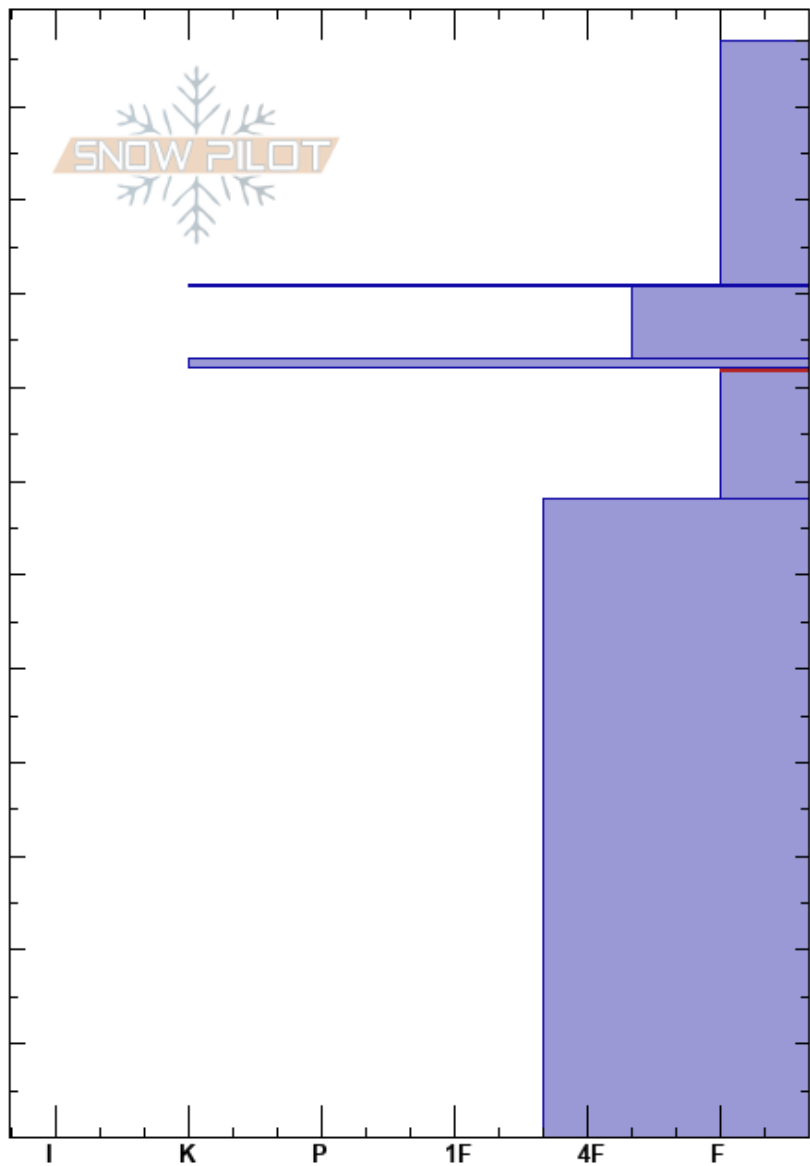

Top of Yale Ck
 Centennial Range
 ID
 Elevation: 9053 ft
 Aspect: 26°
 Specifics: We snowmobiled slope

Mark Staples
 12/17/2024 - 1:00pm
 Co-ord: 44.55396N, -111.46487W
 Slope Angle: 19°
 Wind Loading: no

Stability:
 Air Temperature:
 Sky Cover:
 Precipitation:
 Wind:
 HS:117
 82-68cm: Problematic layer

Depth (cm)	Crystal		Moisture	ρ kg/m ³	Stability tests & Layer comments
	Form	Size			
117					
110					
100					
90	+				
88	=				
82	■				← ECTP13 @82cm
80					
70	□	1			
60					
50					
40					
30					
20					
10					
0					