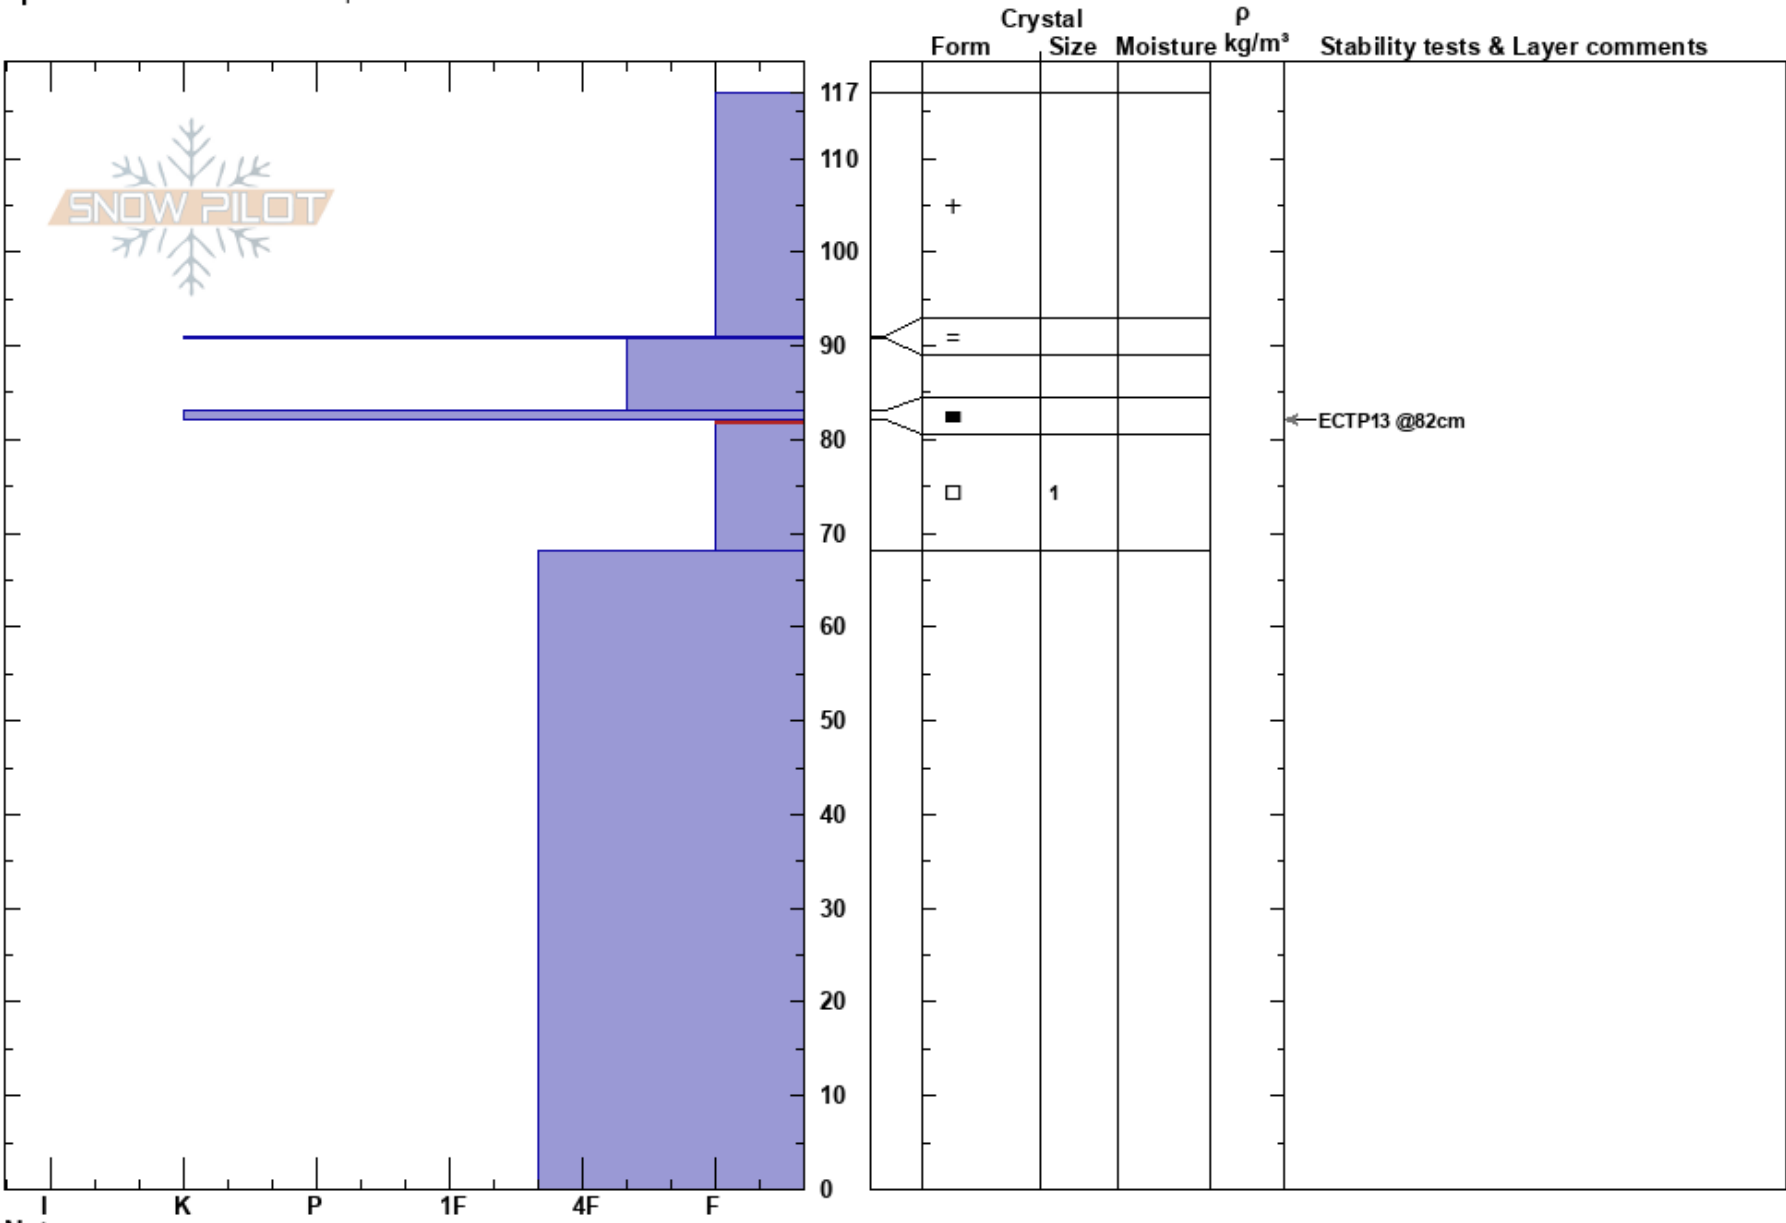

Top of Yale Ck
 Centennial Range
 ID
 Elevation: 9053 ft
 Aspect: 26°
 Specifics: We snowmobiled slope

Mark Staples
 12/17/2024 - 1:00pm
 Co-ord: 44.55396N, -111.46487W
 Slope Angle: 19°
 Wind Loading: no

Stability: HS:117
 Air Temperature: 82-68cm:Problematic layer
 Sky Cover:
 Precipitation:
 Wind:

Notes: