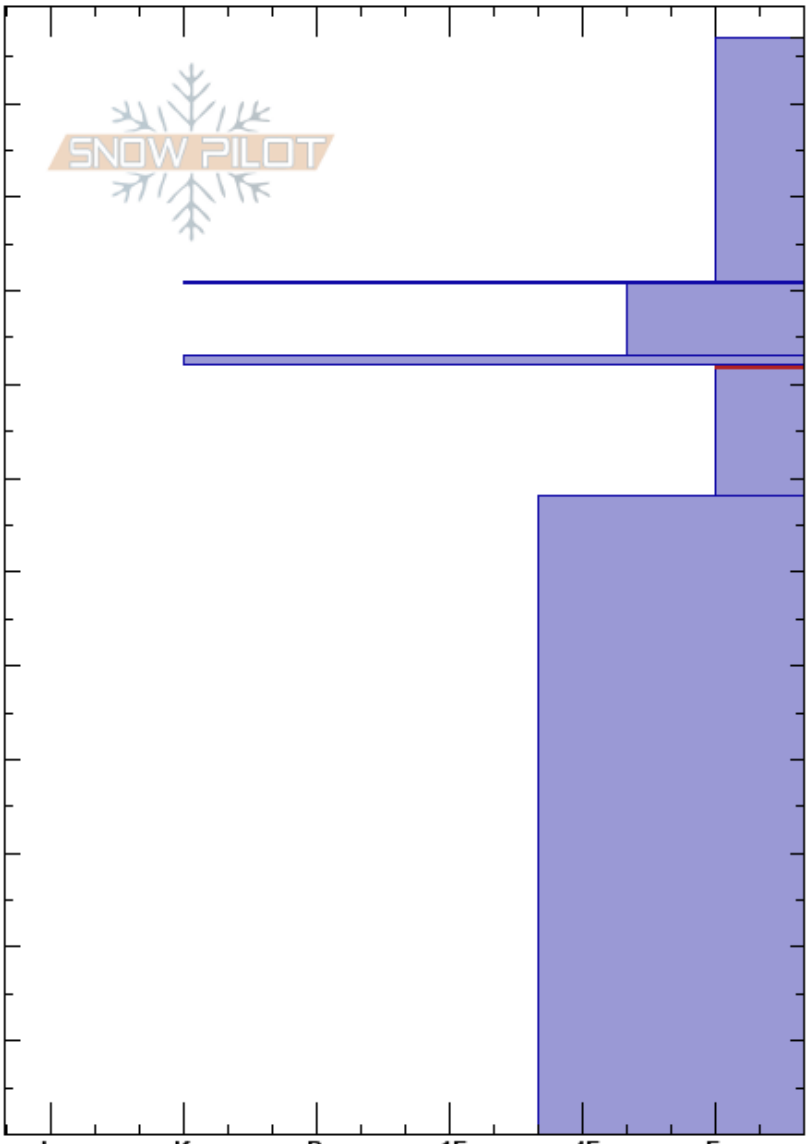

Top of Yale Ck
Centennial Range
ID
Elevation: 9053 ft
Aspect: 26°
Specifics: We snowmobiled slope

Mark Staples
12/17/2024 - 1:00pm
Co-ord: 44.55396N, -111.46487W
Slope Angle: 19°
Wind Loading: no

Stability: **HS:117**
Air Temperature: 82-68cm:Problematic layer
Sky Cover:
Precipitation:
Wind:

Depth (cm)	Crystal		Moisture	ρ kg/m ³	Stability tests & Layer comments
	Form	Size			
117					
110					
100					
90	+				
82	=				← ECTP13 @82cm
80	■				
70	□	1			
60					
50					
40					
30					
20					
10					
0					