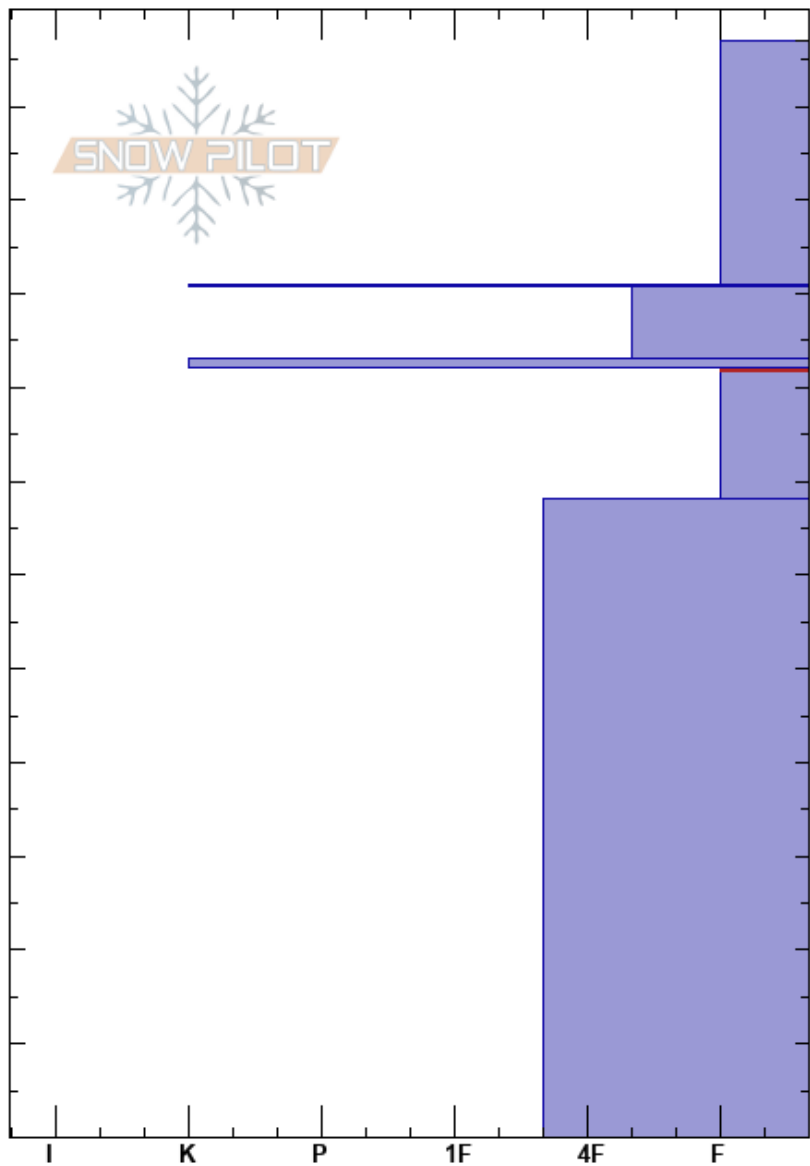

Top of Yale Ck  
 Centennial Range  
 ID  
 Elevation: 9053 ft  
 Aspect: 26°  
 Specifics: We snowmobiled slope

Mark Staples  
 12/17/2024 - 1:00pm  
 Co-ord: 44.55396N, -111.46487W  
 Slope Angle: 19°  
 Wind Loading: no

Stability:  
 Air Temperature:  
 Sky Cover:  
 Precipitation:  
 Wind:  
 HS:117  
 82-68cm: Problematic layer

Depth (cm)	Crystal		Moisture	$\rho$ kg/m <sup>3</sup>	Stability tests & Layer comments
	Form	Size			
117					
110					
100					
90	+				
90	=				
82	■				← ECTP13 @82cm
80					
80	□	1			
70					
60					
50					
40					
30					
20					
10					
0					