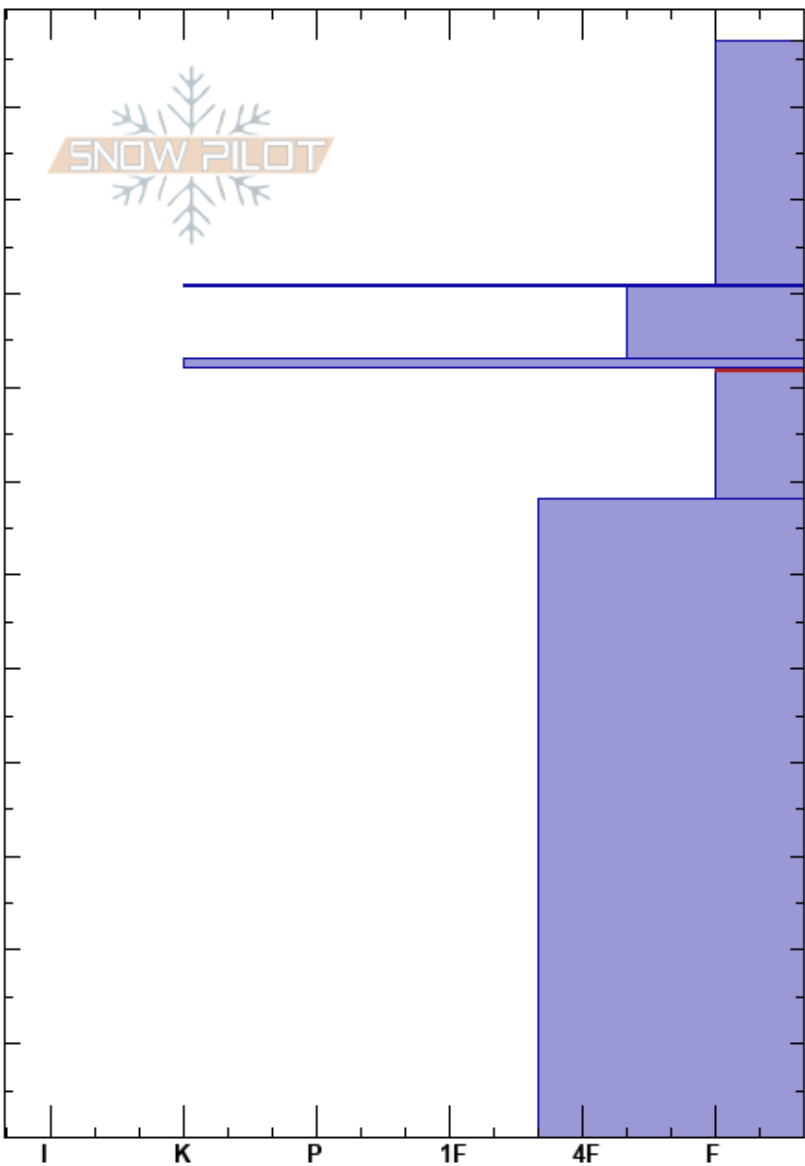

Top of Yale Ck  
 Centennial Range  
 ID  
 Elevation: 9053 ft  
 Aspect: 26°  
 Specifics: We snowmobiled slope

Mark Staples  
 12/17/2024 - 1:00pm  
 Co-ord: 44.55396N, -111.46487W  
 Slope Angle: 19°  
 Wind Loading: no

Stability:  
 Air Temperature:  
 Sky Cover:  
 Precipitation:  
 Wind:

HS:117  
 82-68cm: Problematic layer

Depth (cm)	Crystal		Moisture	$\rho$ kg/m <sup>3</sup>	Stability tests & Layer comments
	Form	Size			
117					
110					
100	+				
90	=				
82	■				← ECTP13 @82cm
80					
70	□	1			
60					
50					
40					
30					
20					
10					
0					