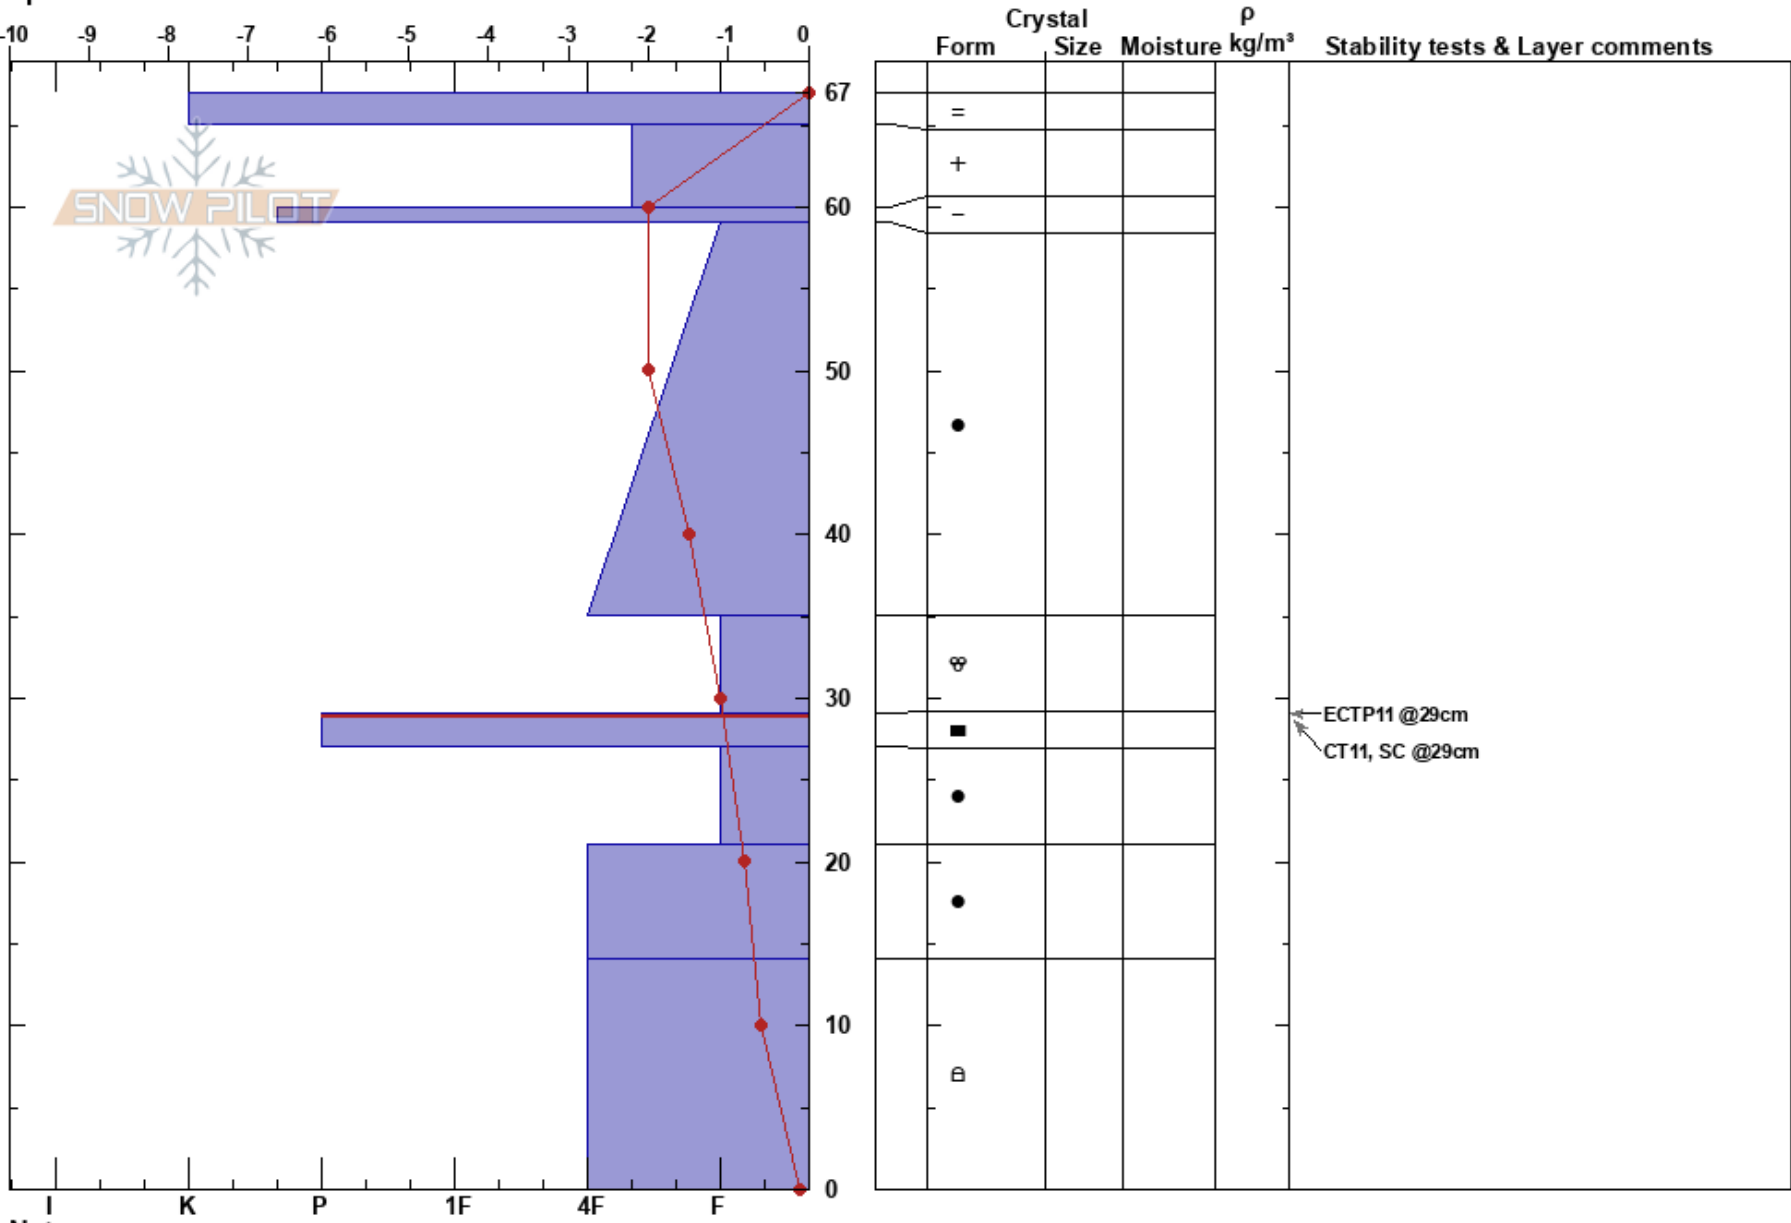

Powderhouse
 Luther Pass
 CA
 Elevation: 7840 ft
 Aspect: N
 Specifics:

JR L
 12/17/2024 - 4:00pm
 Co-ord: 38.79188N, -119.97076W
 Slope Angle: 21°
 Wind Loading:

Stability:
 Air Temperature: 2.3°C
 Sky Cover: CLR
 Precipitation: NO
 Wind: W Light Breeze

HS:67
 PF:47
 29-27cm: Problematic layer

Notes: