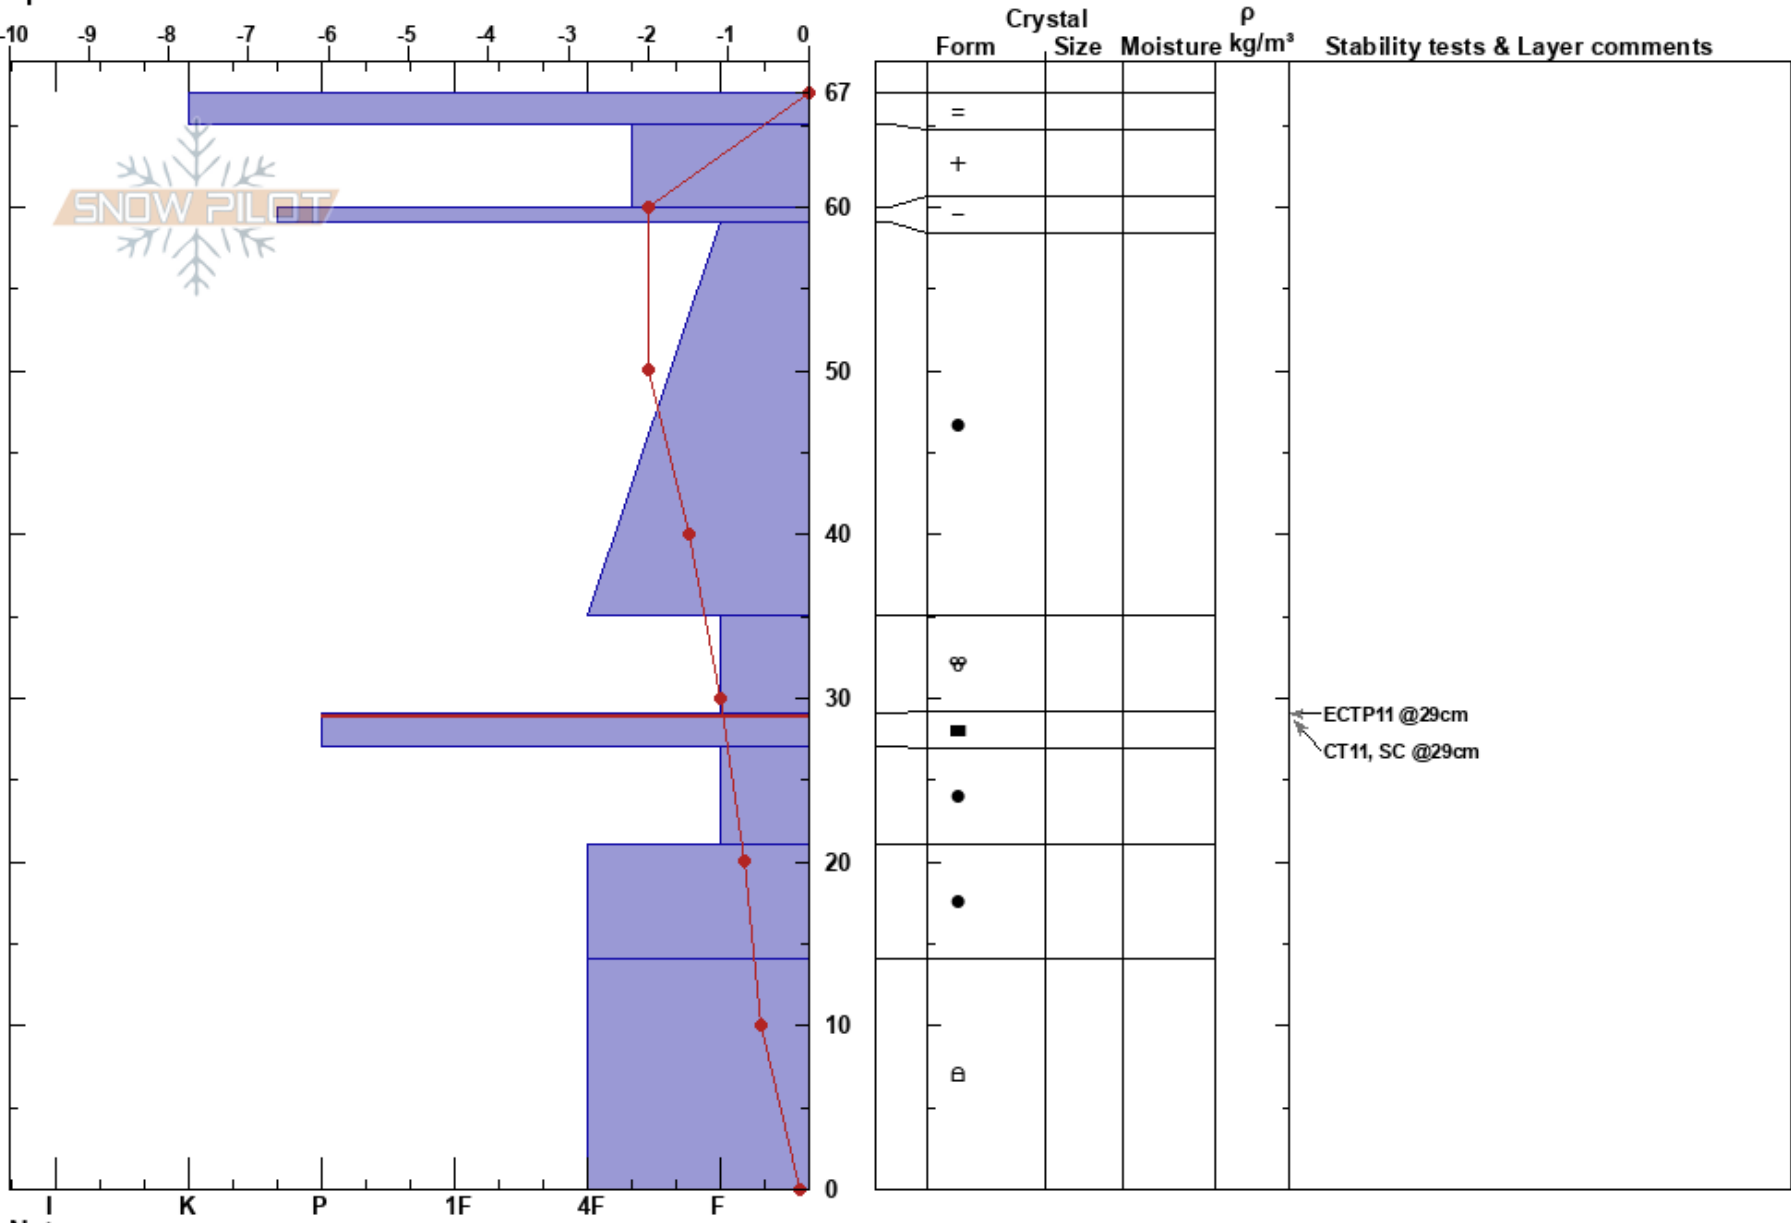

Powderhouse  
 Luther Pass  
 CA  
 Elevation: 7840 ft  
 Aspect: N  
 Specifics:

JR L  
 12/17/2024 - 4:00pm  
 Co-ord: 38.79188N, -119.97076W  
 Slope Angle: 21°  
 Wind Loading:

Stability:  
 Air Temperature: 2.3°C  
 Sky Cover: CLR  
 Precipitation: NO  
 Wind: W Light Breeze

HS:67  
 PF:47  
 29-27cm: Problematic layer

Notes: