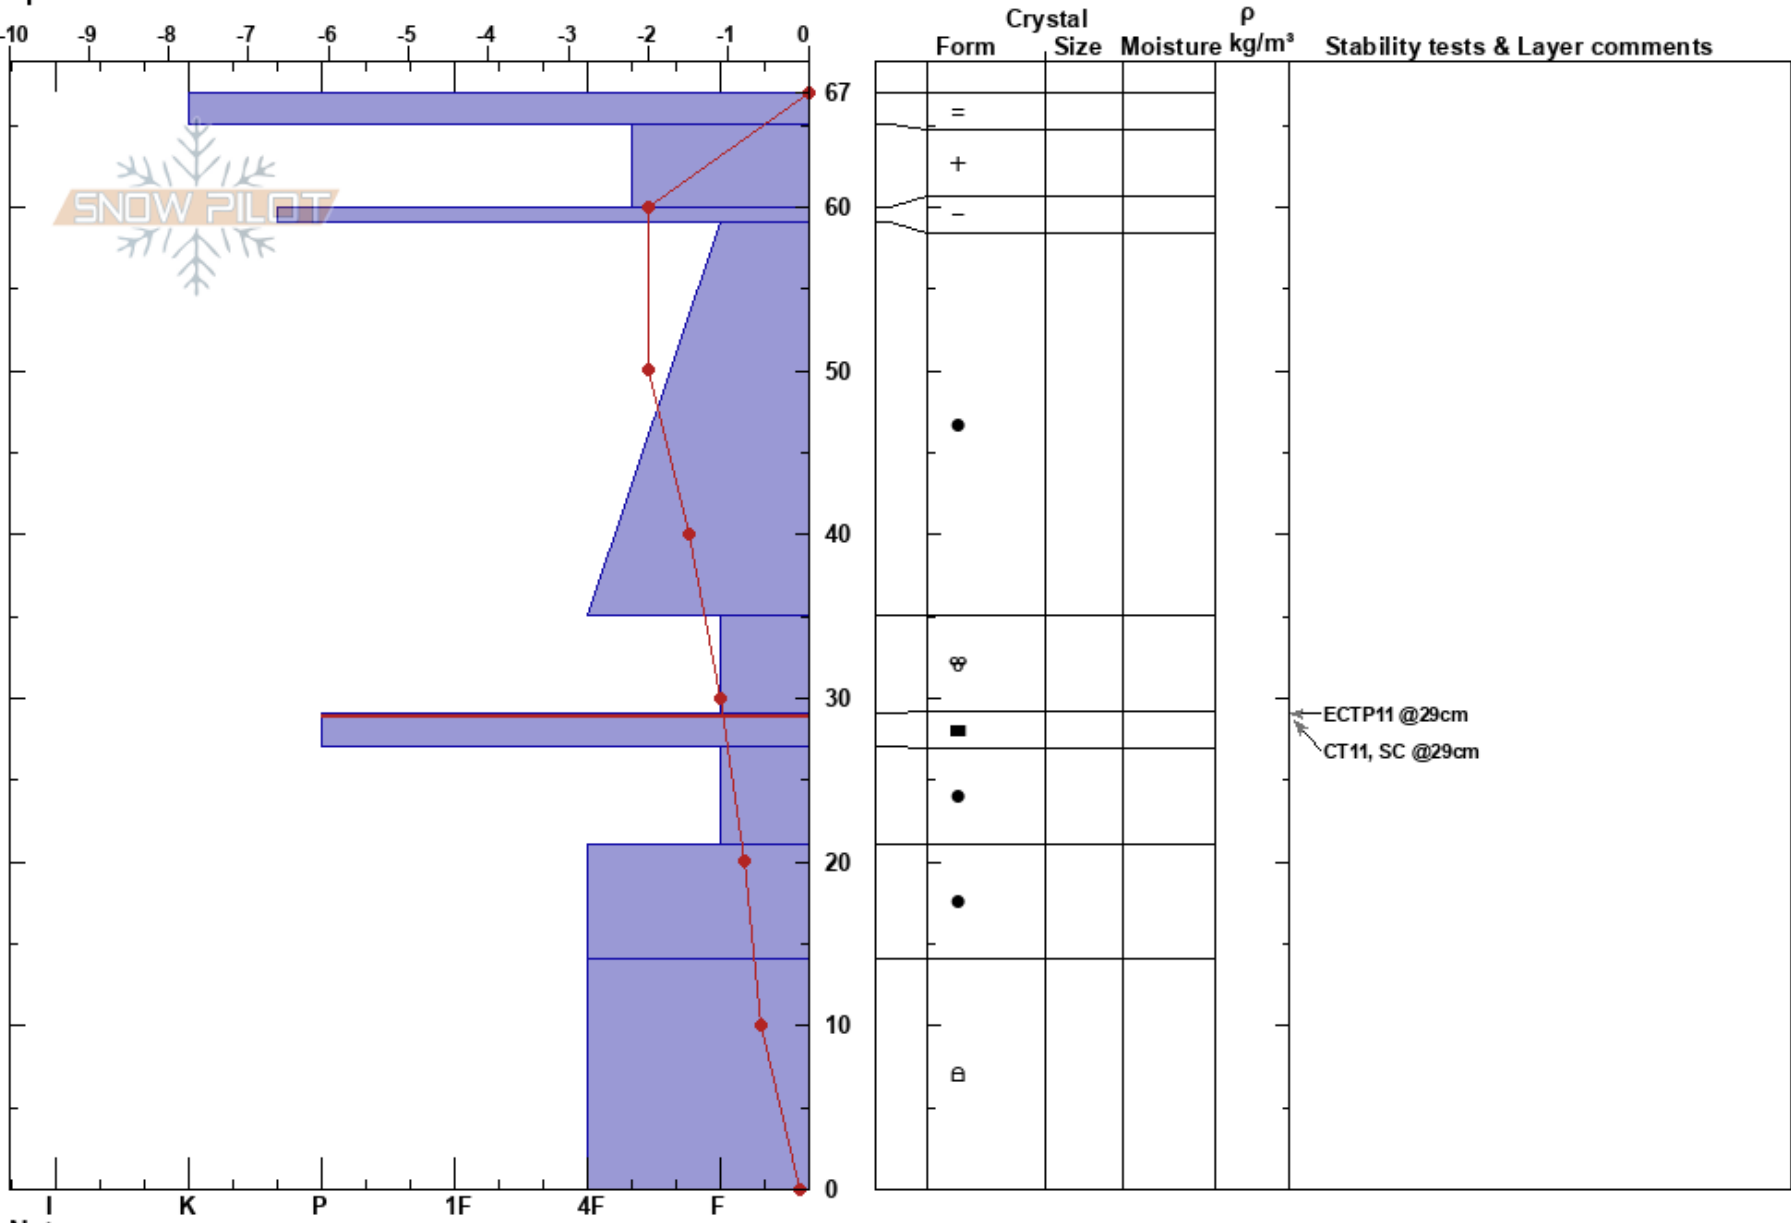

Powderhouse
 Luther Pass
 CA
 Elevation: 7840 ft
 Aspect: N
 Specifics:

JR L
 12/17/2024 - 4:00pm
 Co-ord: 38.79188N, -119.97076W
 Slope Angle: 21°
 Wind Loading:

Stability:
 Air Temperature: 2.3°C
 Sky Cover: CLR
 Precipitation: NO
 Wind: W Light Breeze

HS:67
 PF:47
 29-27cm: Problematic layer

Notes:

I K P 1F 4F F