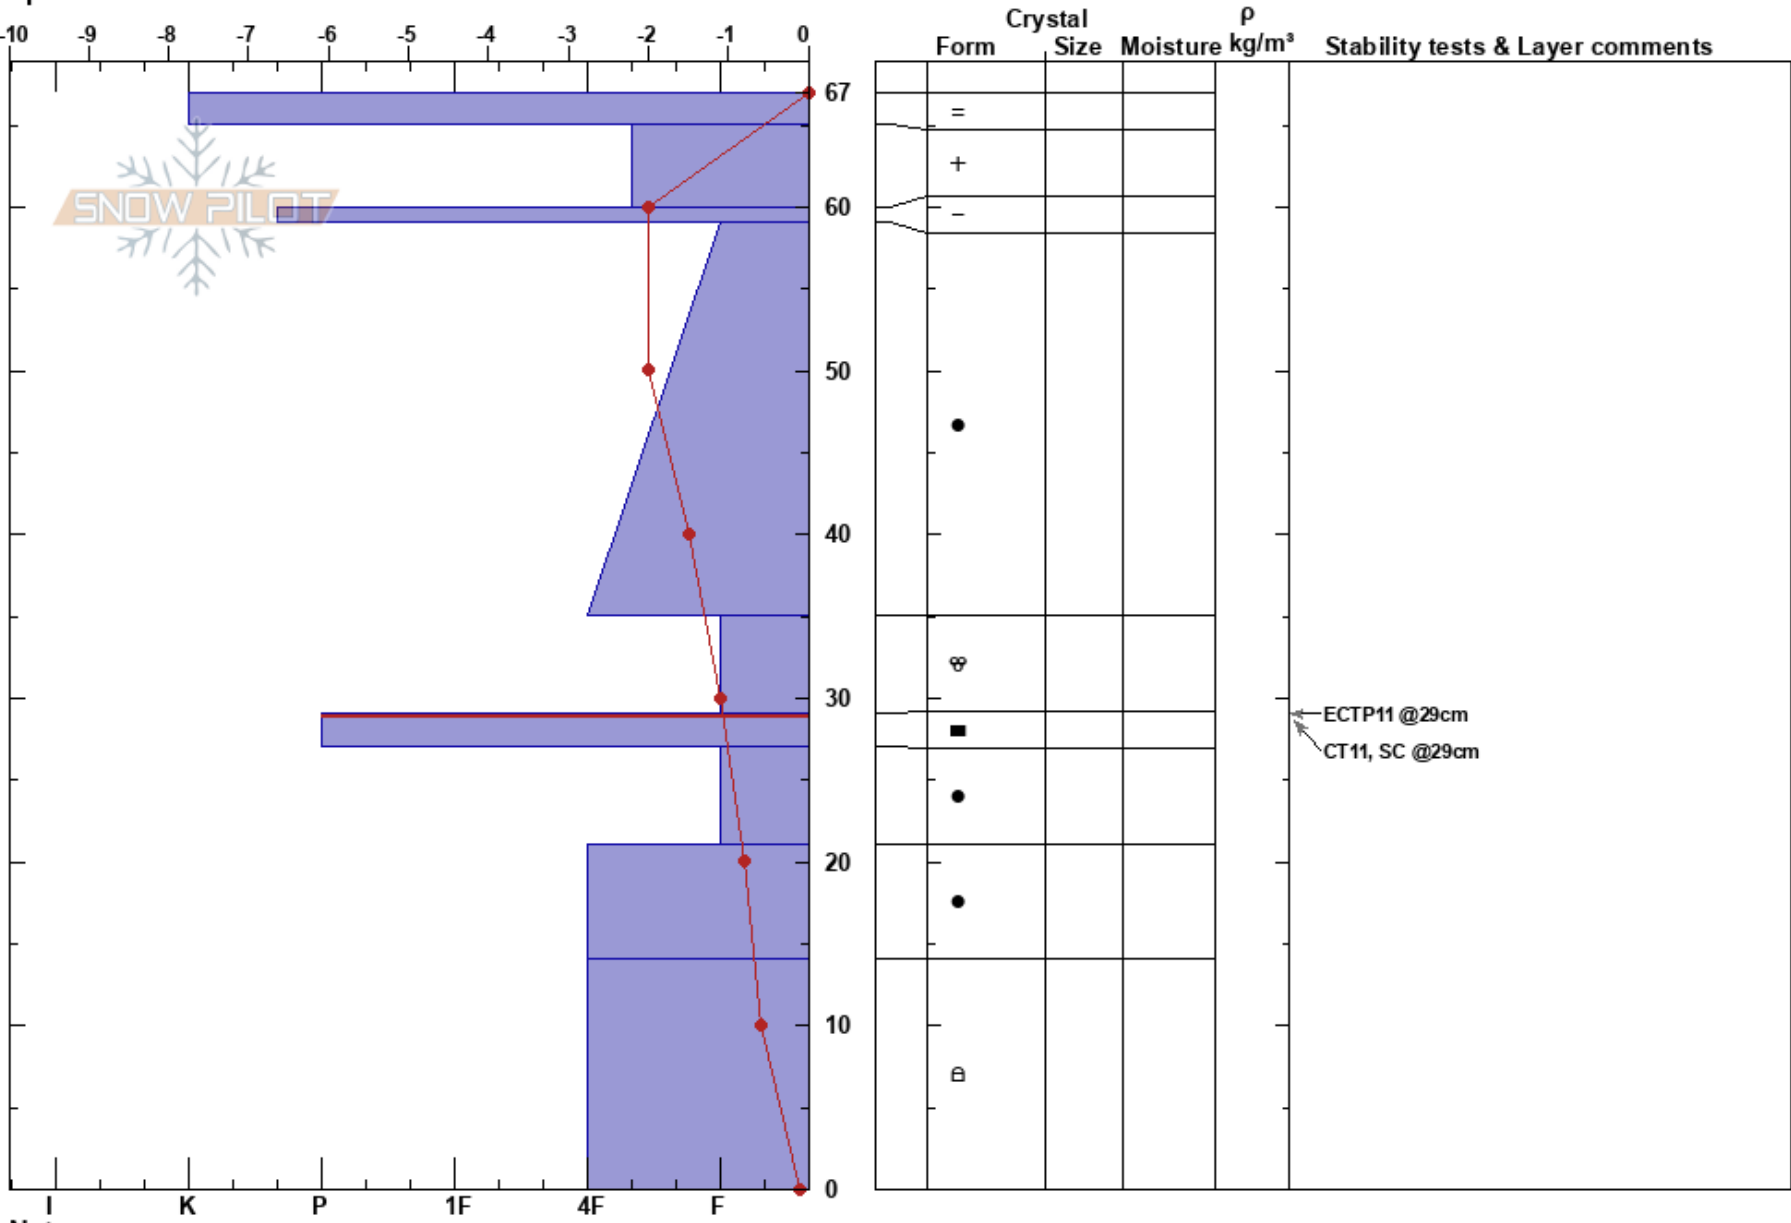

Powderhouse  
 Luther Pass  
 CA  
 Elevation: 7840 ft  
 Aspect: N  
 Specifics:

JR L  
 12/17/2024 - 4:00pm  
 Co-ord: 38.79188N, -119.97076W  
 Slope Angle: 21°  
 Wind Loading:

Stability:  
 Air Temperature: 2.3°C  
 Sky Cover: CLR  
 Precipitation: NO  
 Wind: W Light Breeze

HS:67  
 PF:47  
 29-27cm: Problematic layer

Notes:

I K P 1F 4F F