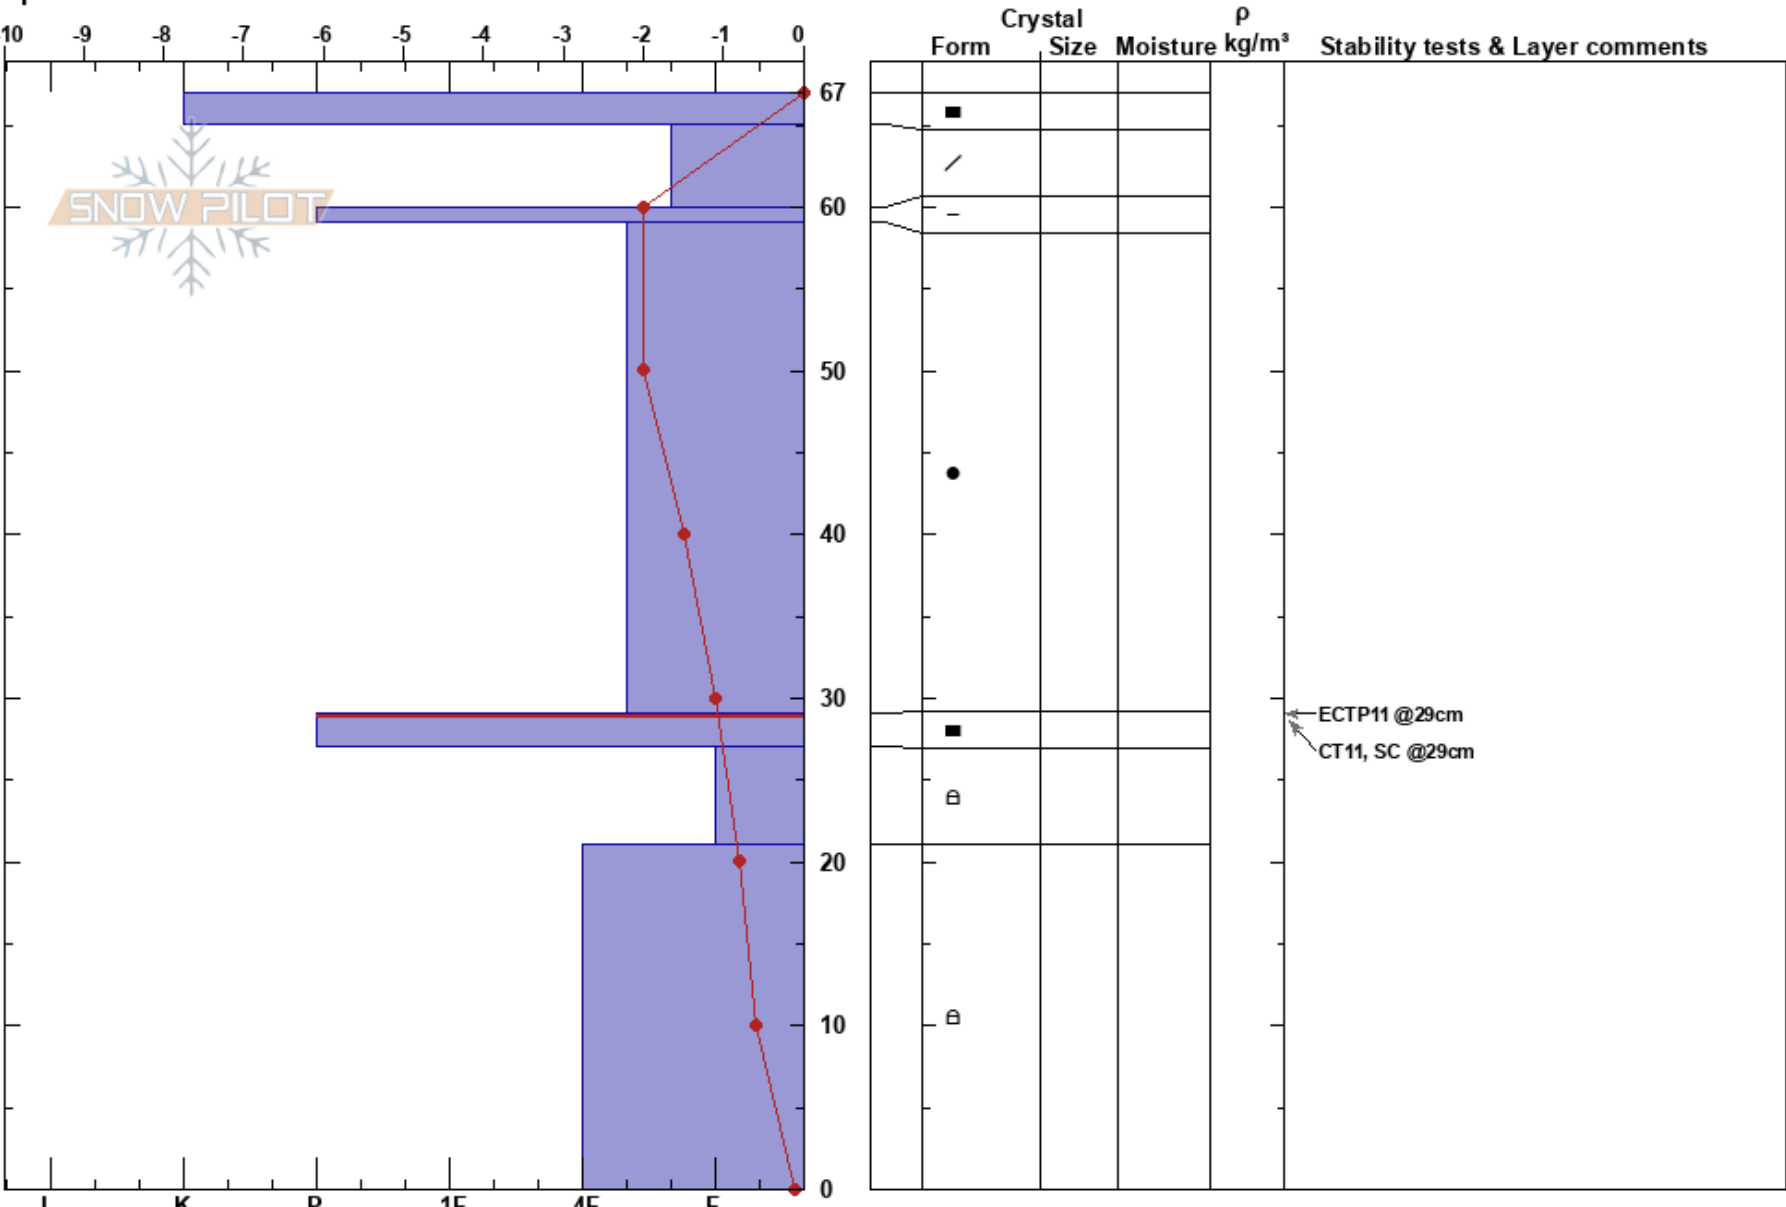

Powderhouse  
 Luther Pass  
 CA  
 Elevation: 7840 ft  
 Aspect: N  
 Specifics:

JR L  
 12/17/2024 - 4:00pm  
 Co-ord: 38.79172N, -119.97078W  
 Slope Angle: 21°  
 Wind Loading: no

Stability:  
 Air Temperature: 2.3°C  
 Sky Cover: CLR  
 Precipitation: NO  
 Wind: W Light Breeze

HS:67  
 PF:47  
 29-27cm: Problematic layer

Notes:

I K P 1F 4F F