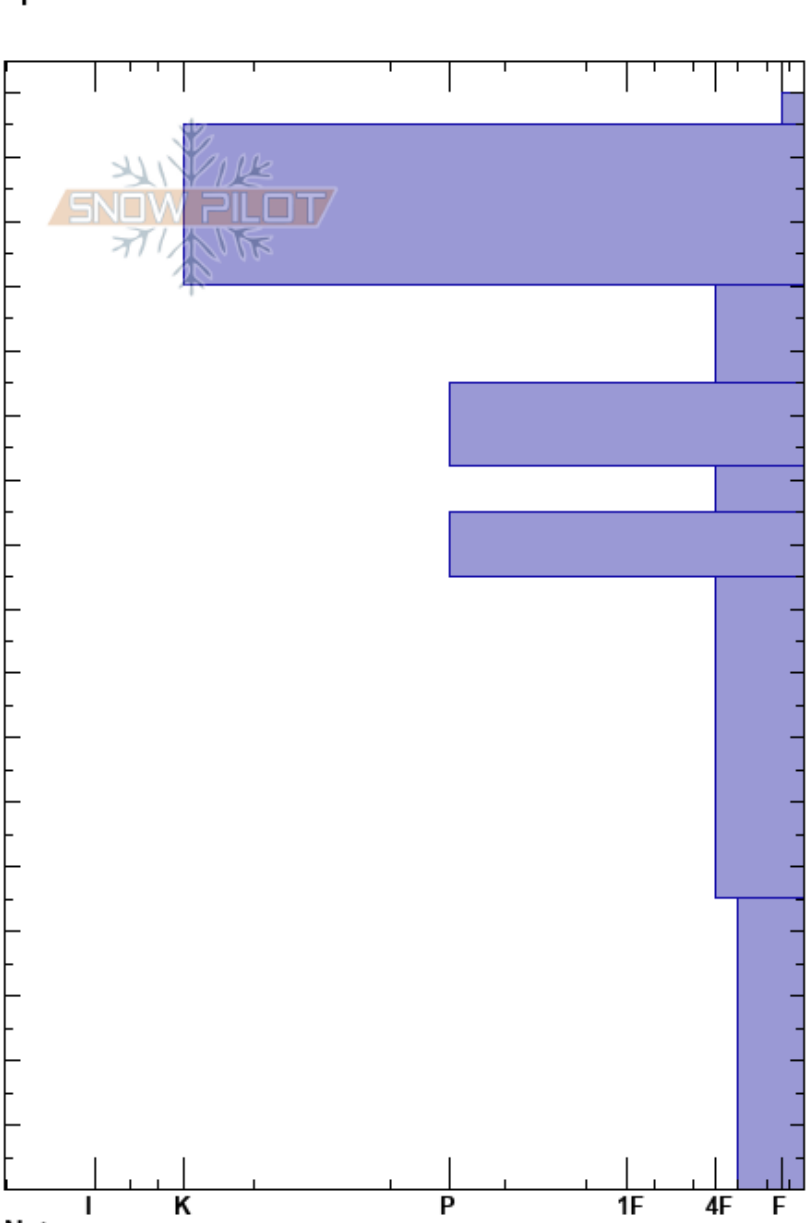

North Haystack Cirque
 James Peak Wilderness
 CO
Elevation: 11800 ft
Aspect: N
Specifics:

Ian Fowler
 12/17/2024 - 12:00pm
Co-ord: 13S 440859W 4412643N
Slope Angle:
Wind Loading:

Stability:
Air Temperature:
Sky Cover:
Precipitation:
Wind:

HS:170
PF:5
PS:5
 140-125cm:Problematic layer

Depth (cm)	Crystal		ρ kg/m ³	Stability tests & Layer comments
	Form	Size		
170				
160	+			
150	•			
140				← 2x CT12, SP @140cm ← ECTP18 @140cm
130	□	0.5		
120	•			
110	⊖	0.3		← CT22, SP @112cm ← ECTP22 @112cm
100	•			
90				
80				
70	⊖	0.3		
60				
50				
40				
30				
20	⊖	0.5		
10				
0				