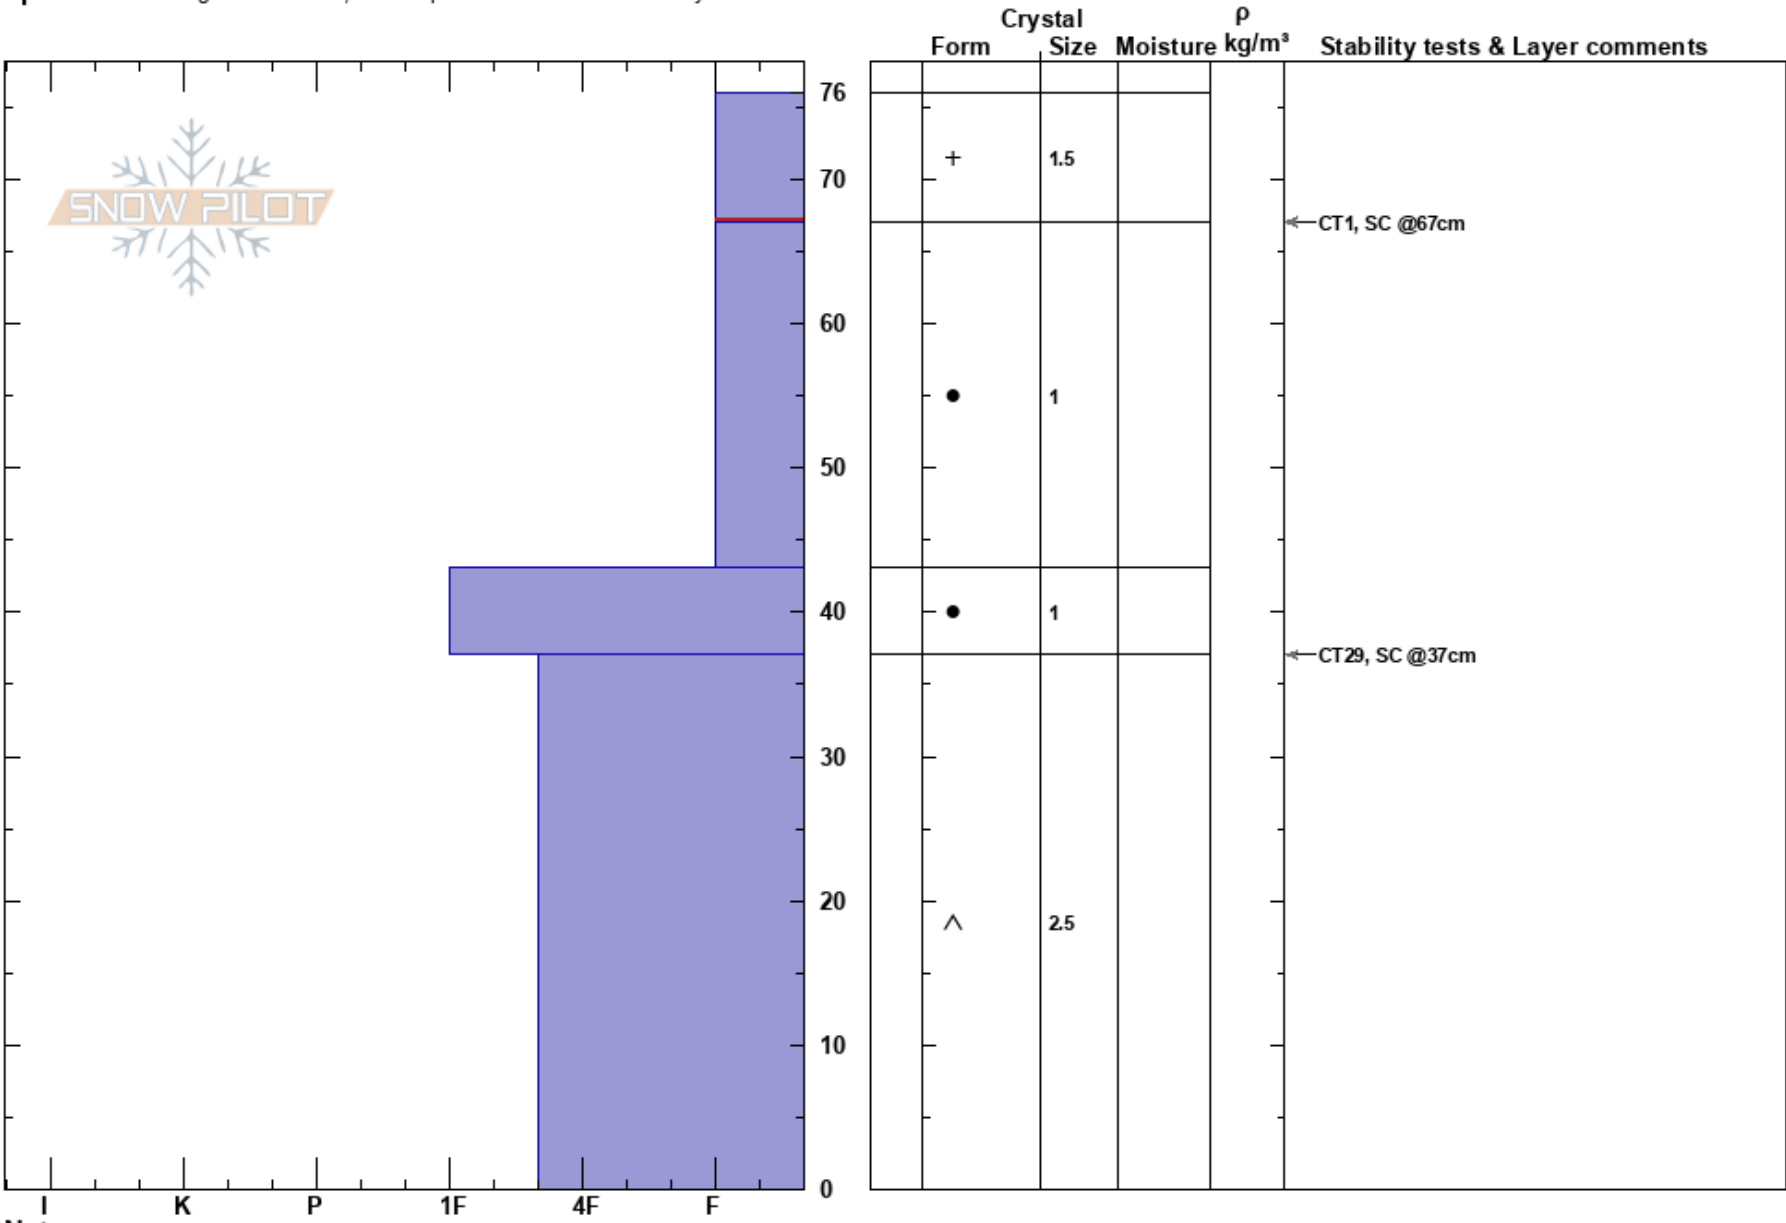

Lumberjack Glades  
 Tenmile Range  
 CO  
**Elevation:** 10891 ft  
**Aspect:** NE  
**Specifics:** Pit dug in a Ski Area; Pit is representative of backcountry

Jack Hussey  
 12/17/2024 - 1:55pm  
**Co-ord:**  
**Slope Angle:** 6°  
**Wind Loading:** yes

**Stability:**  
**Air Temperature:** -2°C  
**Sky Cover:** OVC  
**Precipitation:** S-1  
**Wind:** NW Light Breeze

**HS:**76  
**PF:**80 76-67cm:Problematic layer  
**PS:**20

Notes: