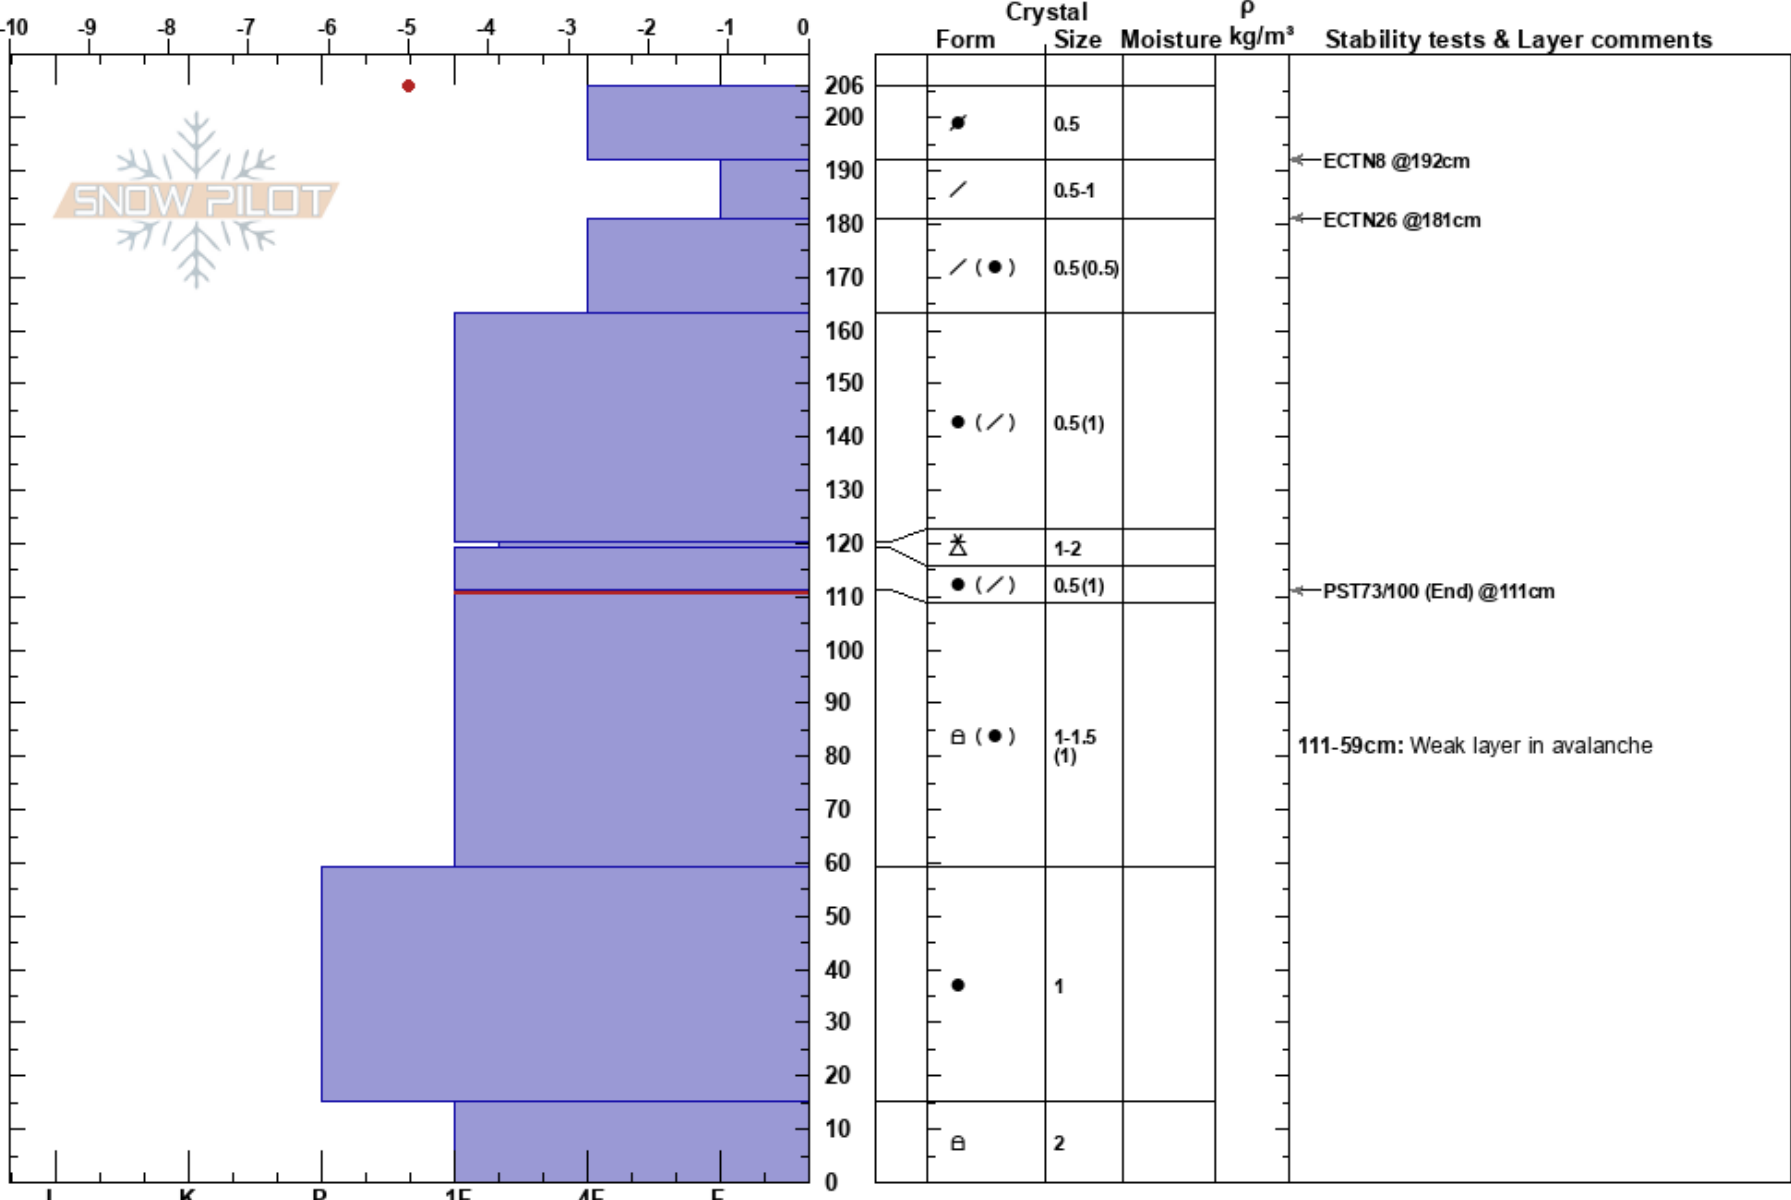

Relay Peak
 Carson Range
 NV
 Elevation: 10025 ft
 Aspect: 52°

Andy Anderson
 12/17/2024 - 12:55pm
 Co-ord: 39.31962N, -119.94392W
 Slope Angle: 39°
 Wind Loading: previous

Stability: Good
 Air Temperature: -2°C
 Sky Cover: CLR
 Precipitation: NO
 Wind: NE Moderate

HS:206
 PF:30
 PS: 15
 111-59cm: Weak layer in avalanche
 111-59cm: Problematic layer

Specifics: Pit is adjacent to avalanche: flank; Ski tracks on slope; We skied slope; Snowmobile tracks on slope

Notes: This snowmobile-triggered avalanche occurred on 12/15, but the crown was mostly filled in, and the debris was mostly covered today.