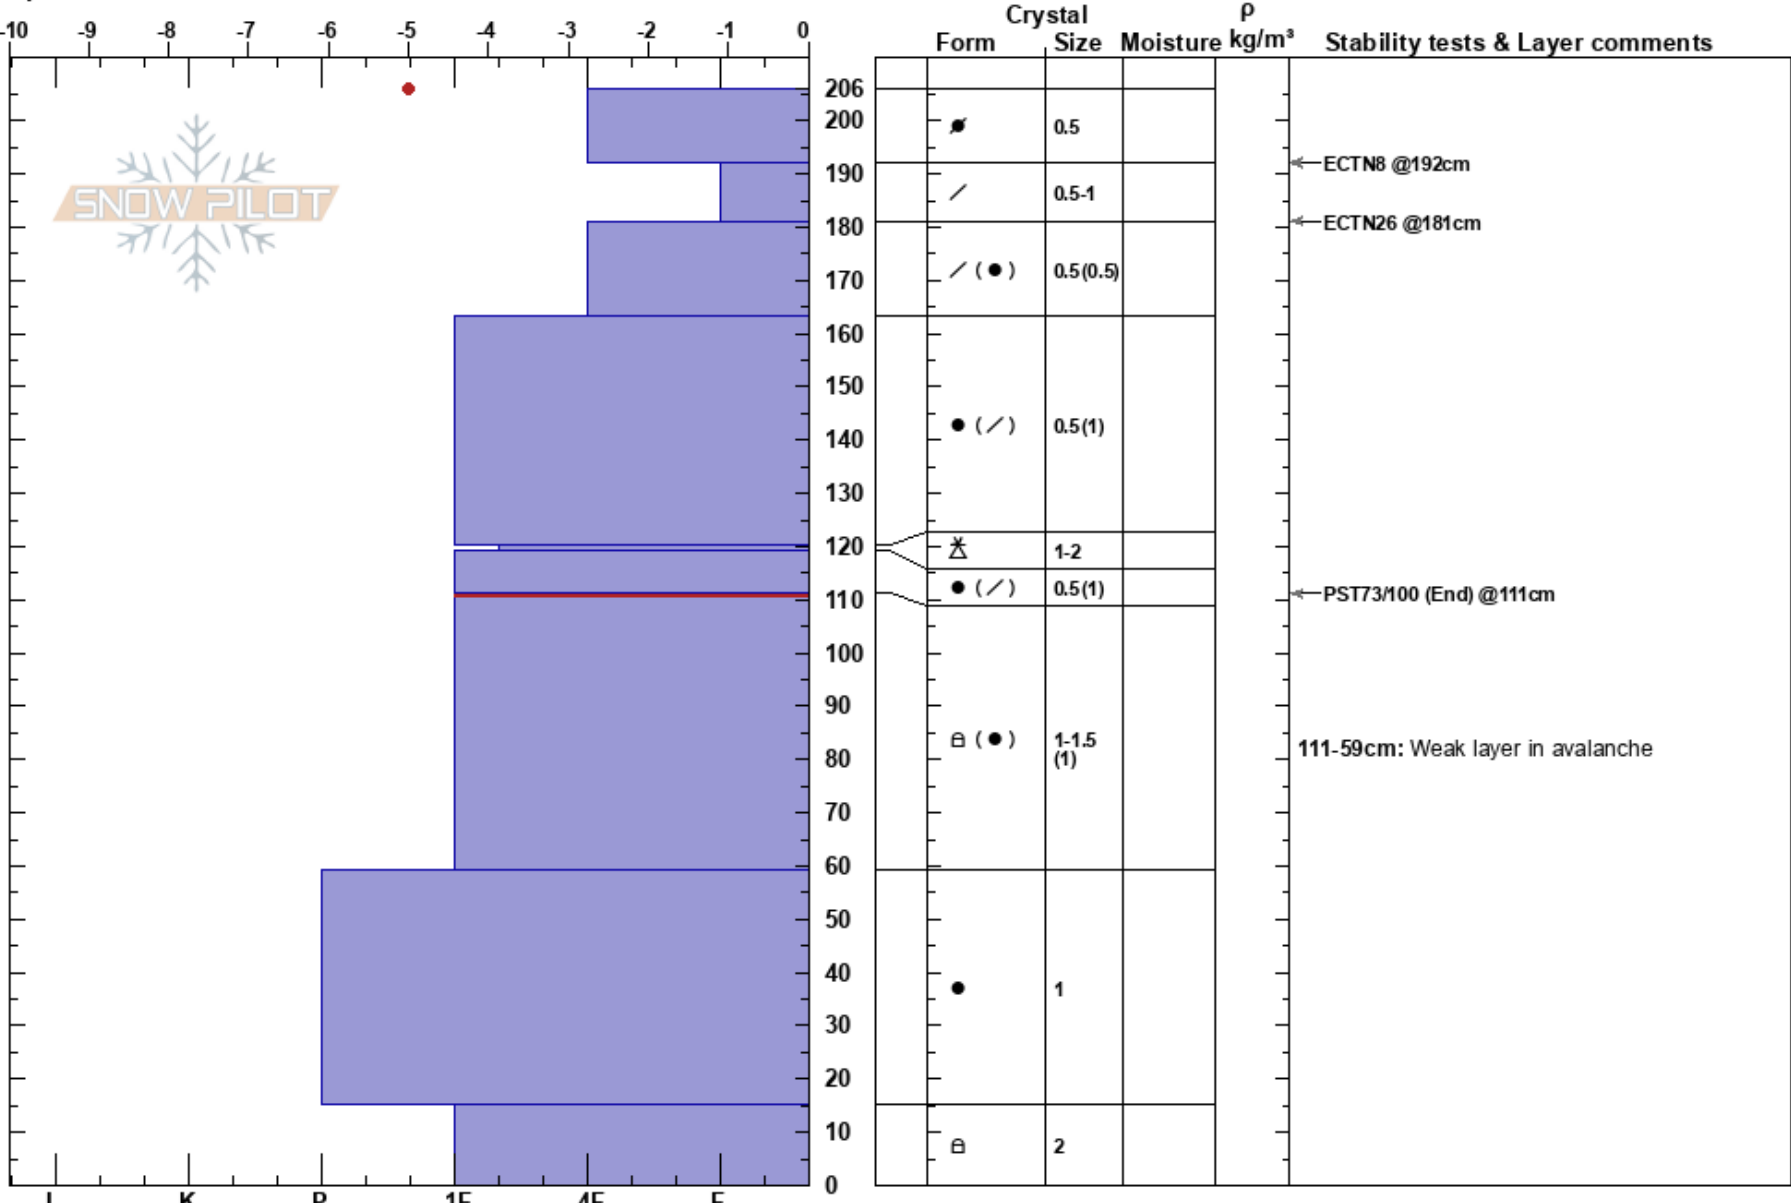

Relay Peak
 Carson Range
 NV
 Elevation: 10025 ft
 Aspect: 52°

Andy Anderson
 12/17/2024 - 12:55pm
 Co-ord: 39.31962N, -119.94392W
 Slope Angle: 39°
 Wind Loading: previous

Stability: Good
 Air Temperature: -2°C
 Sky Cover: CLR
 Precipitation: NO
 Wind: NE Moderate

HS:206
 PF:30
 PS: 15
 111-59cm: Weak layer in avalanche
 111-59cm: Problematic layer

Specifics: Pit is adjacent to avalanche: flank; Ski tracks on slope; We skied slope; Snowmobile tracks on slope

Notes: This snowmobile-triggered avalanche occurred on 12/15, but the crown was mostly filled in, and the debris was mostly covered today.