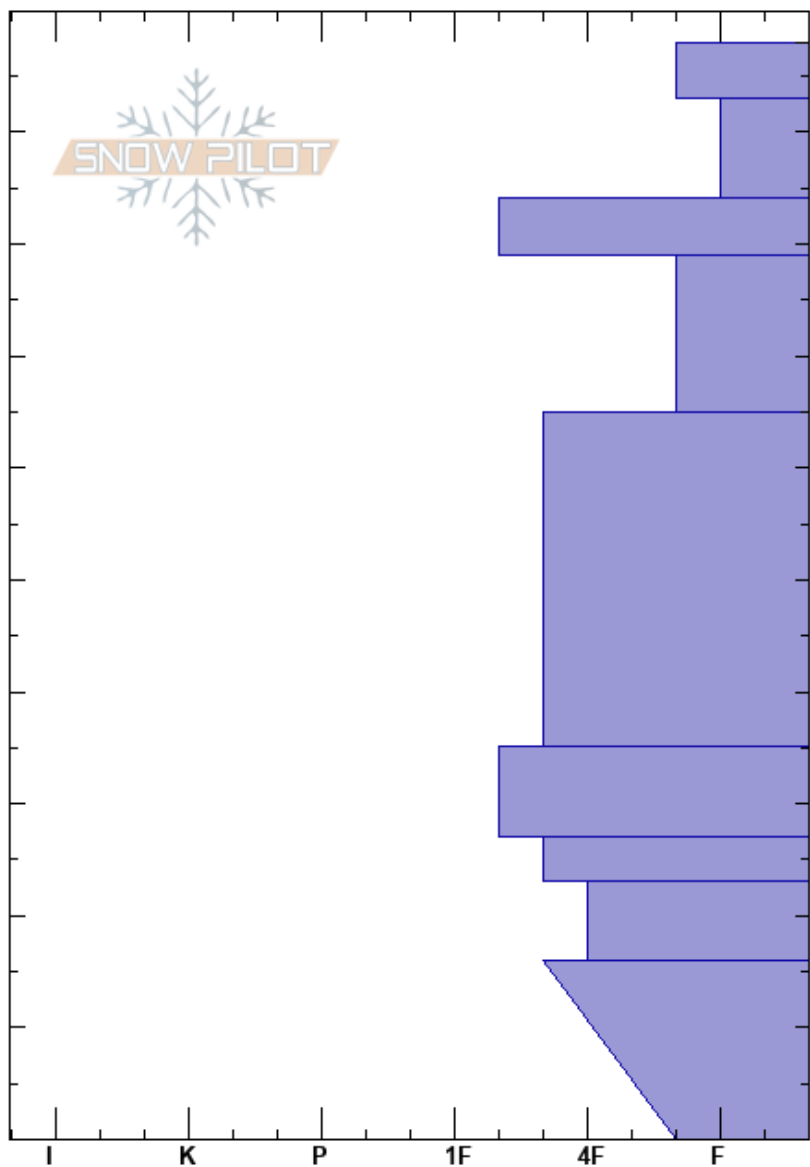

Below Middle Cirque
 La Sal Mountains
 UT
 Elevation: 10760 ft
 Aspect: 11°
 Specifics:

Dave Garcia
 12/17/2024 - 11:40am
 Co-ord: 38.44779N, -109.25465W
 Slope Angle: 30°
 Wind Loading: previous

Stability: Good
 Air Temperature:
 Sky Cover: BKN
 Precipitation: NO
 Wind: Calm

HS:98
 PF:60
 PS:7
 16-0cm: Problematic layer

| Elevation (ft) | Crystal | | Moisture | ρ kg/m ³ | Stability tests & Layer comments |
|----------------|---------|---------|----------|-----------------------------|----------------------------------|
| | Form | Size | | | |
| 98 | • | | | | |
| 90 | ☐ | 0.5 | | | |
| 80 | ☐ | 0.3 | | | |
| 70 | ☐ | 0.5 | | | |
| 60 | | | | | |
| 50 | ☐ | 0.5-0.1 | | | |
| 40 | | | | | |
| 30 | ☐ | 0.5-1 | | | |
| 20 | ☐ | 1 | | | |
| 10 | ☐ | 2 | | | |
| 0 | | | | | ECTX |