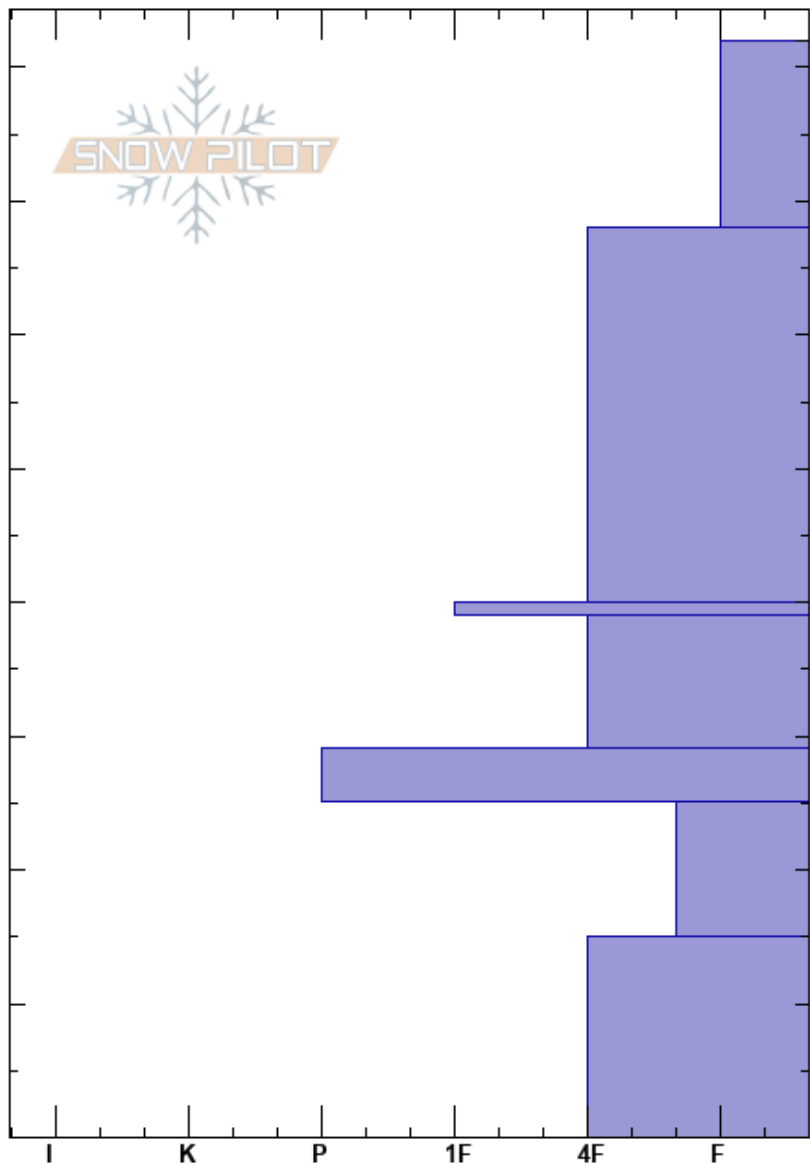

Marty's  
 Cooke City  
 MT  
 Elevation: 9432 ft  
 Aspect: 188°  
 Specifics:

Haylee Darby  
 12/17/2024 - 10:45am  
 Co-ord: 45.04830N, -109.94580W  
 Slope Angle: 29°  
 Wind Loading: no

Stability:  
 Air Temperature: 0°C  
 Sky Cover: FEW  
 Precipitation: NO  
 Wind: NW Calm

HS:82

Layer Notes:

Height (ft)	Crystal		Moisture	$\rho$ kg/m <sup>3</sup>	Stability tests & Layer comments
	Form	Size			
82					
80					
70	+				
60					
50	/				
40	⊙⊙				
30	□	1			
25	⊙⊙				← ECTP25 @25cm
20	□	1-3			
10	□	2-4			
0					