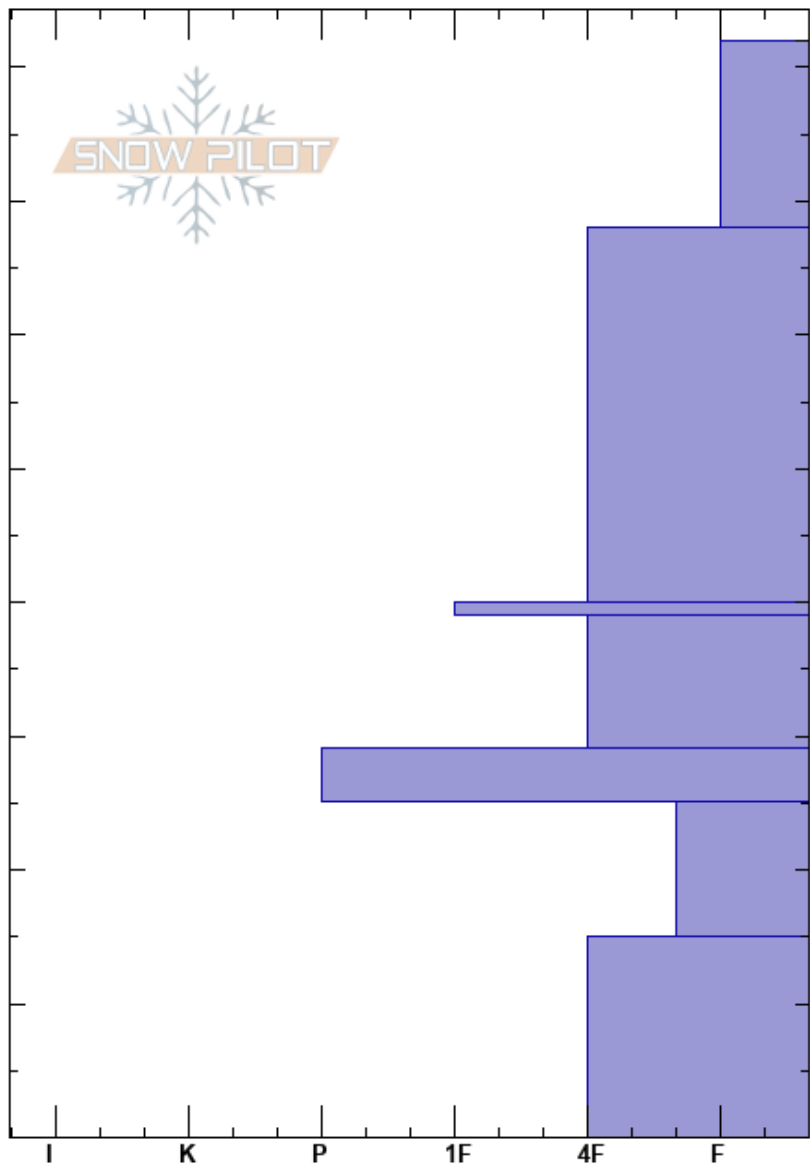

Marty's
 Cooke City
 MT
 Elevation: 9432 ft
 Aspect: 188°
 Specifics:

Haylee Darby
 12/17/2024 - 10:45am
 Co-ord: 45.04830N, -109.94580W
 Slope Angle: 29°
 Wind Loading: no

Stability:
 Air Temperature: 0°C
 Sky Cover: FEW
 Precipitation: NO
 Wind: NW Calm

HS:82

Layer Notes:

Height (ft)	Crystal		Moisture	ρ kg/m ³	Stability tests & Layer comments
	Form	Size			
82					
80					
70	+				
60					
50	/				
40	⊙⊙				
30	□	1			
25	⊙⊙				← ECTP25 @25cm
20	□	1-3			
10	□	2-4			
0					