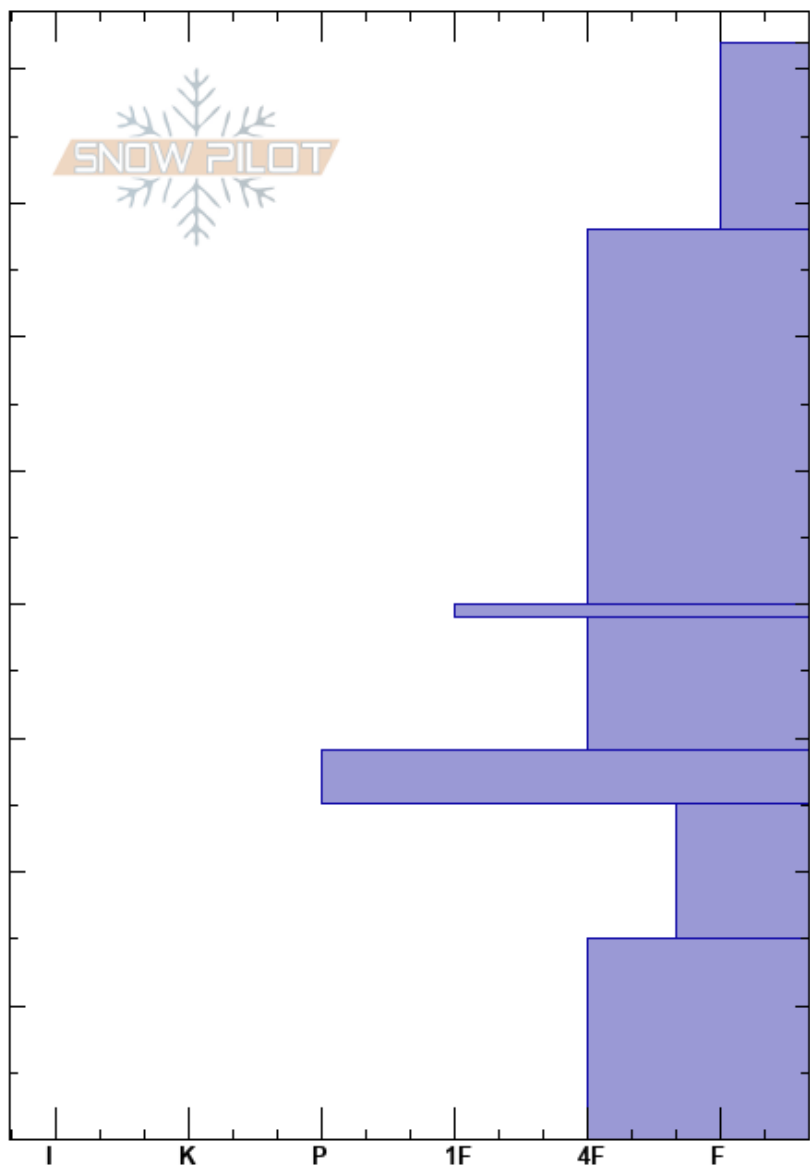

Marty's
 Cooke City
 MT
 Elevation: 9432 ft
 Aspect: 188°
 Specifics:

Haylee Darby
 12/17/2024 - 10:45am
 Co-ord: 45.04830N, -109.94580W
 Slope Angle: 29°
 Wind Loading: no

Stability:
 Air Temperature: 0°C
 Sky Cover: FEW
 Precipitation: NO
 Wind: NW Calm

HS:82

Layer Notes:

Height (ft)	Crystal		Moisture	ρ kg/m ³	Stability tests & Layer comments
	Form	Size			
82					
80					
70	+				
60					
50	/				
40	⊙⊙				
30	□	1			
28	⊙⊙				← ECTP25 @25cm
20	□	1-3			
10	□	2-4			
0					