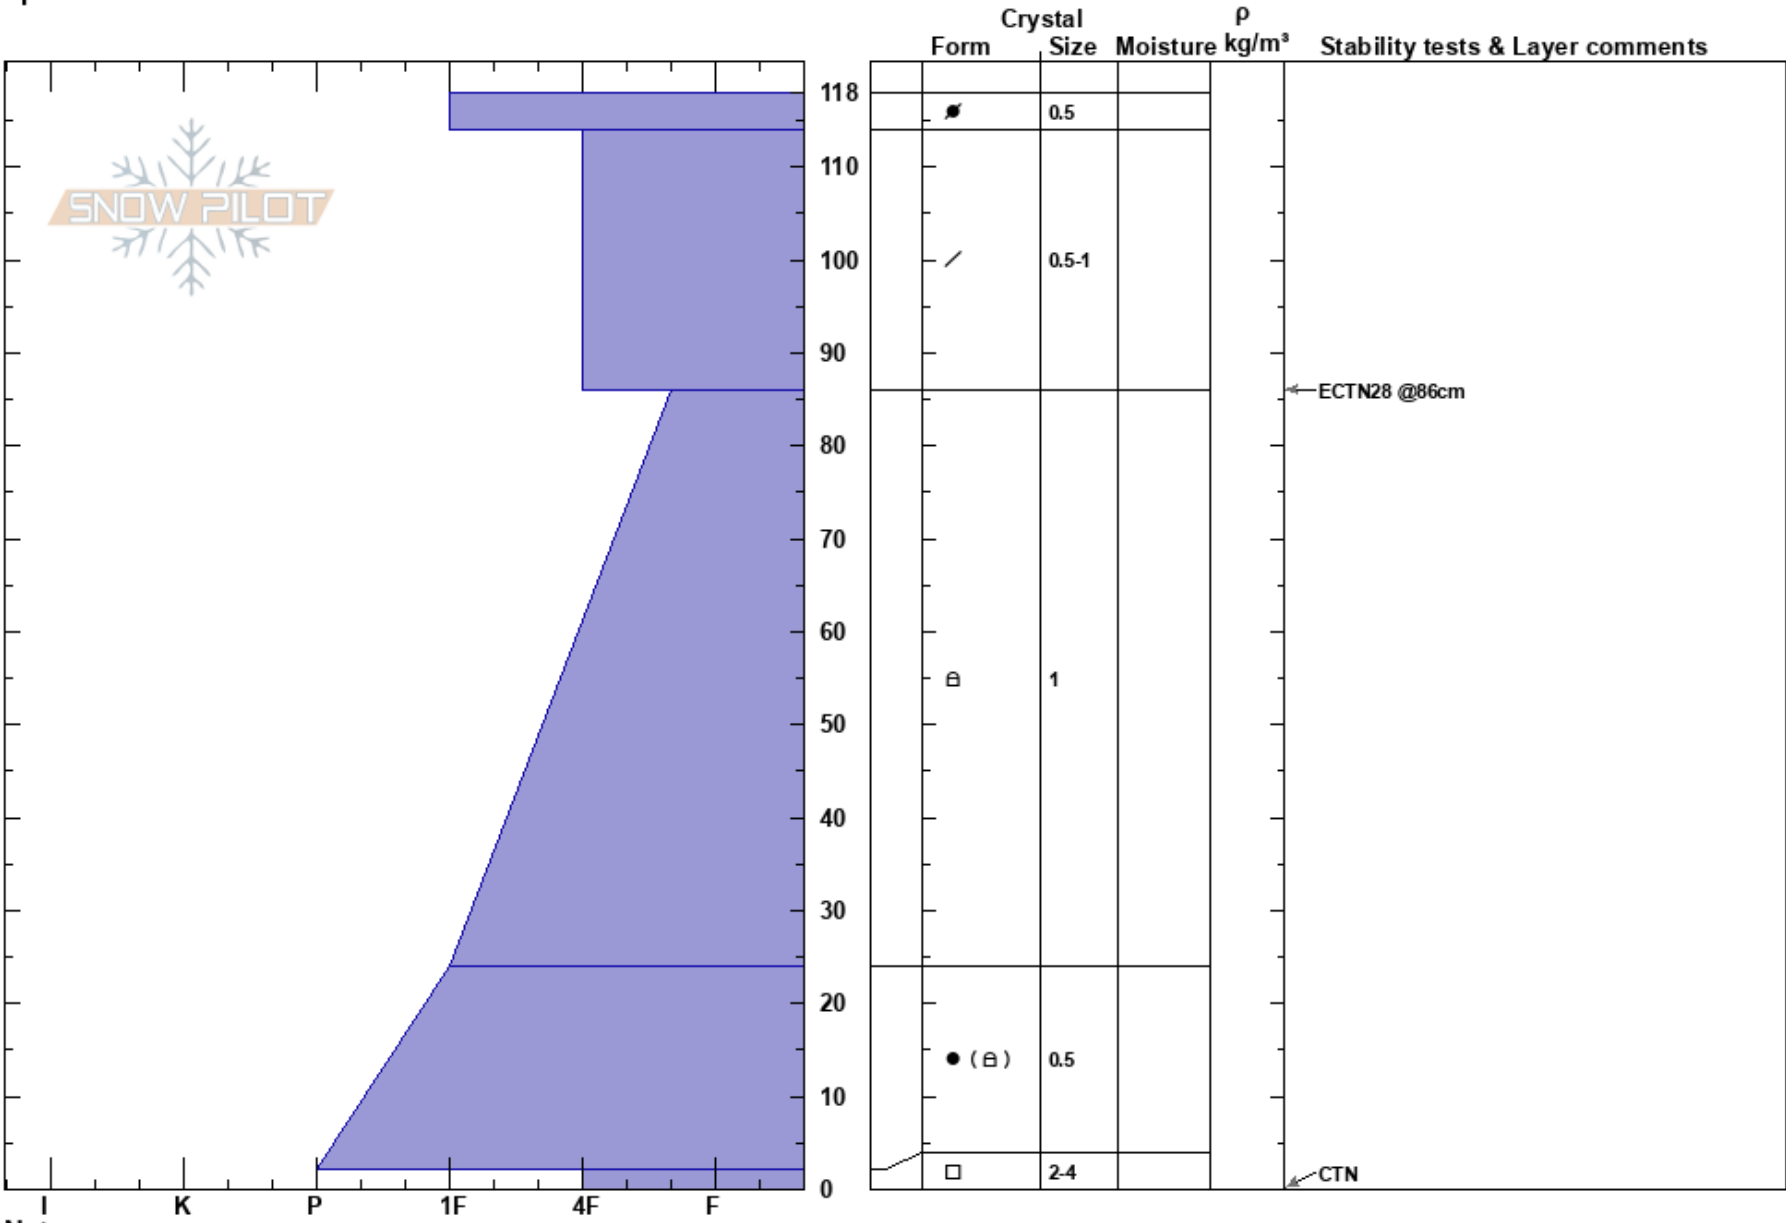

TJ 12/17  
 Eastern Sierra Nevada  
 CA  
 Elevation: 10400 ft  
 Aspect: N  
 Specifics:

Steve Mace  
 12/17/2024 - 1:00pm  
 Co-ord: 37.57843N, -119.00378W  
 Slope Angle: 35°  
 Wind Loading:

Stability:  
 Air Temperature: -0.5°C  
 Sky Cover: CLR  
 Precipitation: NO  
 Wind: N Light Breeze

HS:118  
 PF:15  
 PS:10  
 Layer Notes:

Notes: