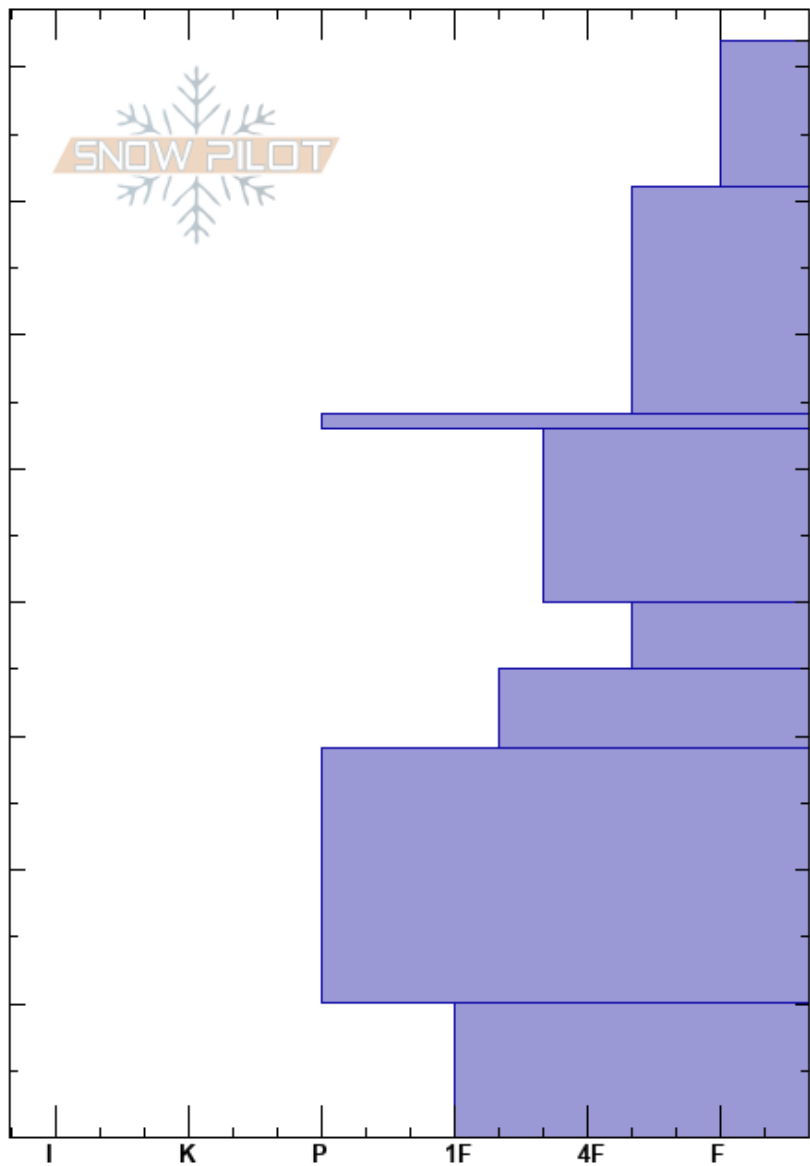

Henderson West
 Cooke City
 MT
 Elevation: 9405 ft
 Aspect: 277°
 Specifics:

Haylee Darby
 12/17/2024 - 10:00am
 Co-ord: 45.04308N, -109.94364W
 Slope Angle: 28°
 Wind Loading: no

Stability:
 Air Temperature: 0°C
 Sky Cover: FEW
 Precipitation: NO
 Wind: NW Calm

HS:82
 PF:55
 PS:39
 Layer Notes:

Height (cm)	Crystal		ρ kg/m ³	Stability tests & Layer comments
	Form	Size		
82				
80	+			
70	/			
60				
54	⊙⊙			← ECTN11 @54cm
50	•	0.3		
40	⊠	2		← ECTN14 @40cm
30	⊠	0.5		
20	⊠	0.5-1		
10				← ECTN25 @10cm
0	□	2-3		