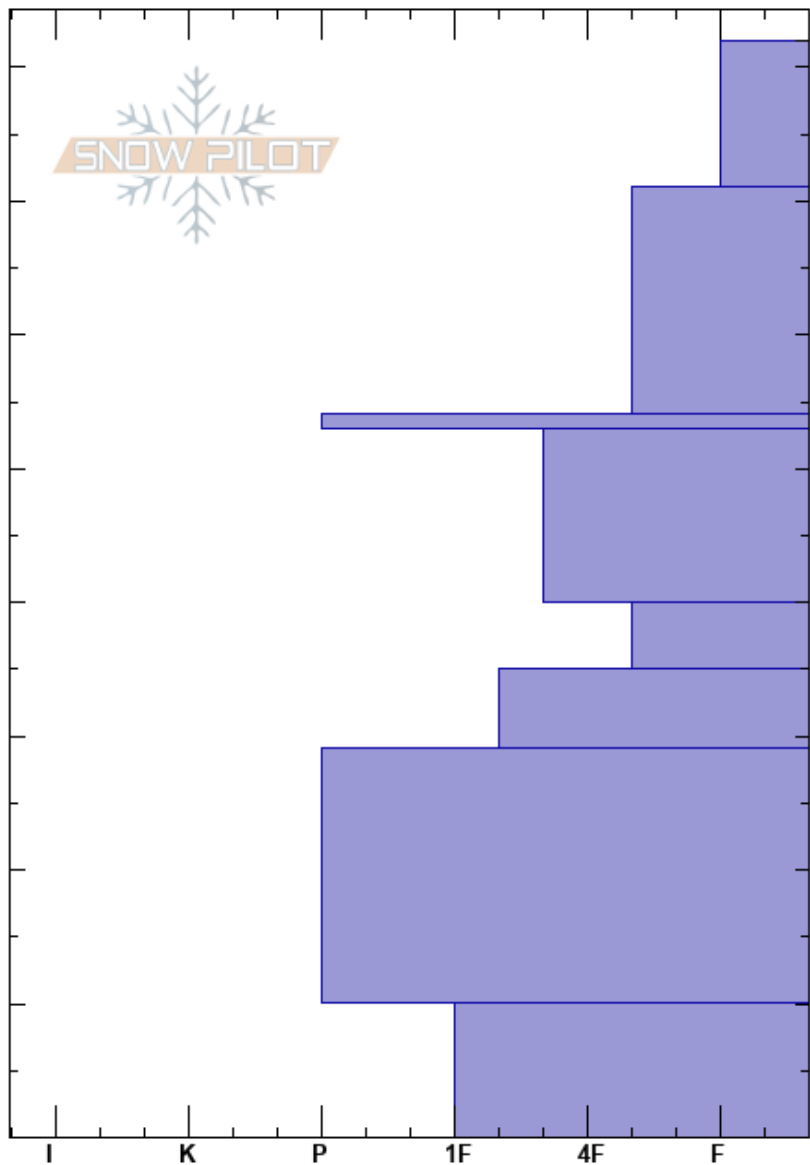

Henderson West
 Cooke City
 MT
 Elevation: 9405 ft
 Aspect: 277°
 Specifics:

Haylee Darby
 12/17/2024 - 10:00am
 Co-ord: 45.04308N, -109.94364W
 Slope Angle: 28°
 Wind Loading: no

Stability:
 Air Temperature: 0°C
 Sky Cover: FEW
 Precipitation: NO
 Wind: NW Calm

HS:82
 PF:55
 PS:39
 Layer Notes:

Crystal Form	Crystal Size	Moisture	ρ kg/m ³	Stability tests & Layer comments
+				
/				
⊙				← ECTN11 @54cm
•	0.3			← ECTN14 @40cm
⊠	2			
⊞	0.5			
⊞	0.5-1			← ECTN25 @10cm
□	2-3			