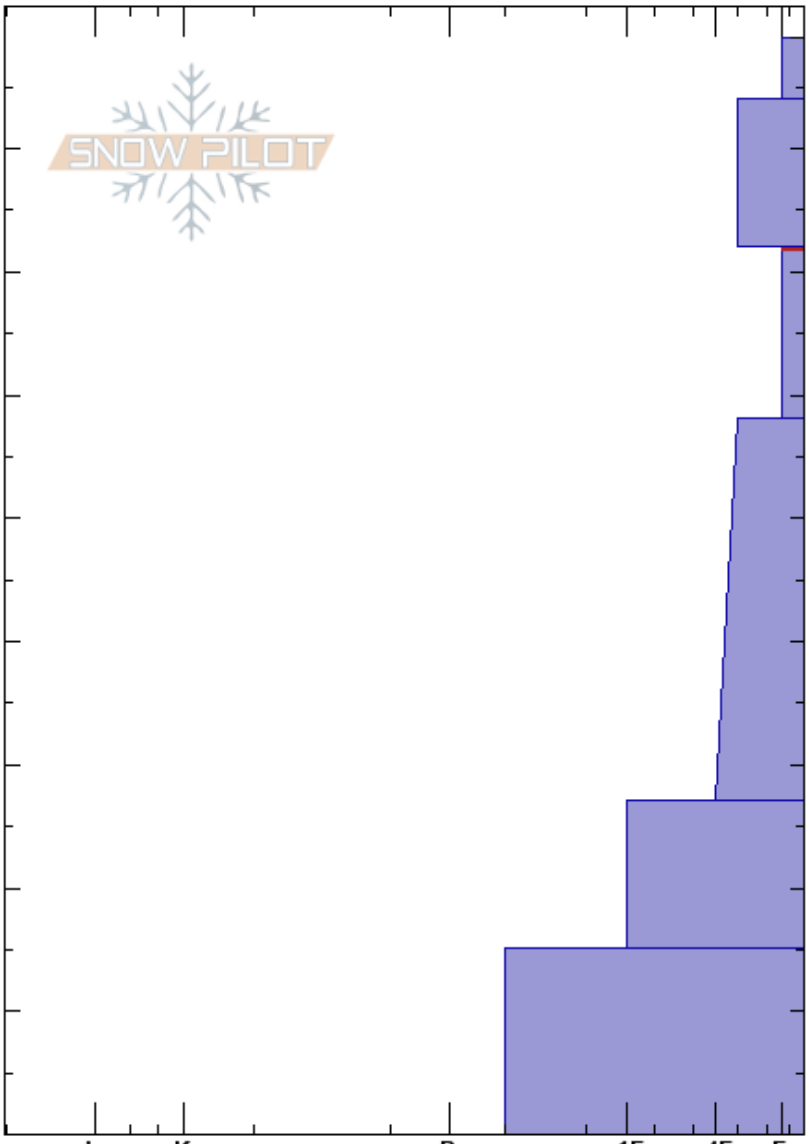

Hidden Knoll NE  
 Berthoud Pass  
 CO  
 Elevation: 11600 ft  
 Aspect: NE  
 Specifics:

Austin DiVesta  
 12/17/2024 - 12:00pm  
 Co-ord: 39.80550N, -105.79103W  
 Slope Angle: 25°  
 Wind Loading: yes

Stability:  
 Air Temperature:  
 Sky Cover: OVC  
 Precipitation: S-1  
 Wind: NW Moderate

HS:89  
 PF:89  
 PS:15  
 72-58cm:Problematic layer

Crystal Form	Crystal Size	Moisture	$\rho$ kg/m <sup>3</sup>	Stability tests & Layer comments
+				
+				
/				
□				← ECTP15 @72cm ← PST25/100 (End) @72cm