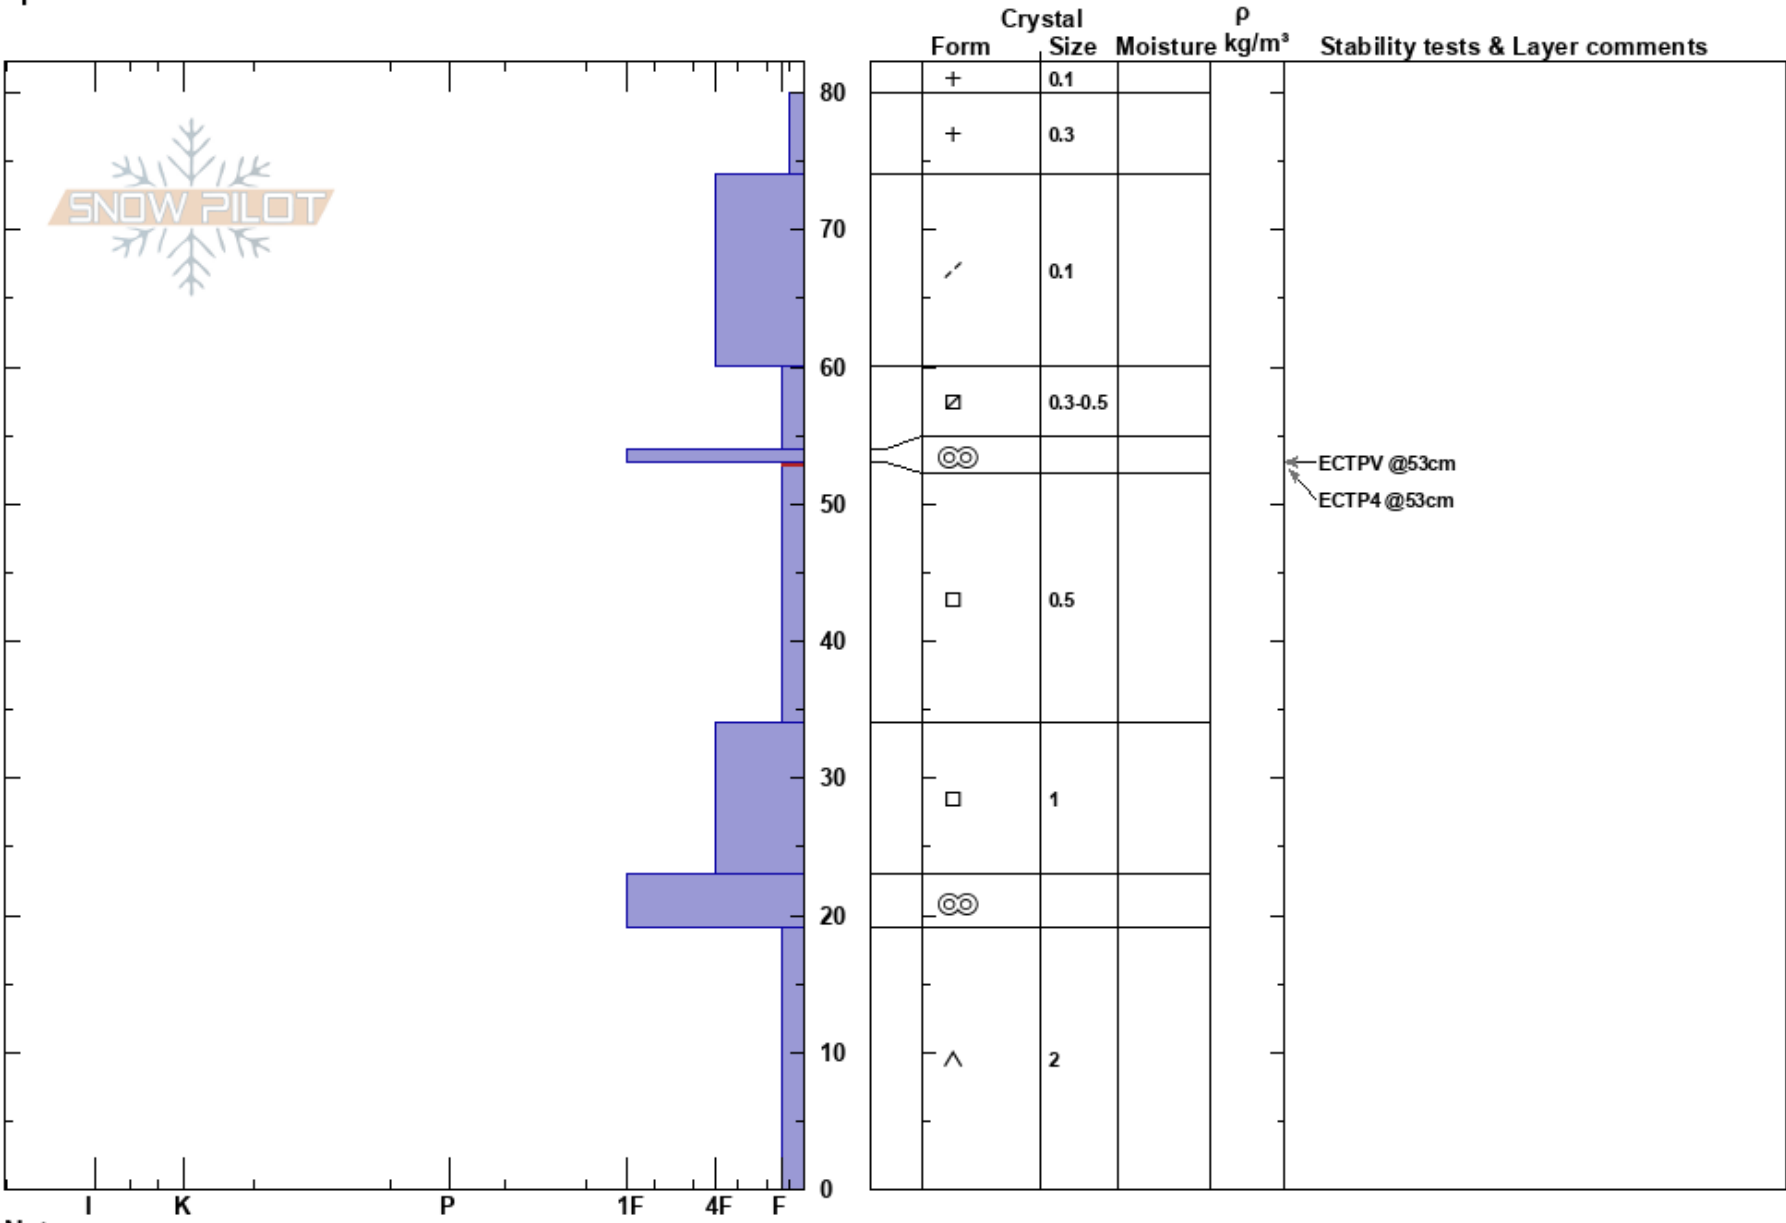

Hidden Knoll SE
 Berthoud Pass
 CO
Elevation: 11600 ft
Aspect: SE
Specifics:

Austin DiVesta
 12/17/2024 - 11:15am
Co-ord: 39.80503N, -105.78950W
Slope Angle: 15°
Wind Loading: yes

Stability: Poor
Air Temperature:
Sky Cover: OVC
Precipitation: S-1
Wind: NW Strong

HS:80
PF:80
PS: 15
 53-34cm: Problematic layer

Notes: