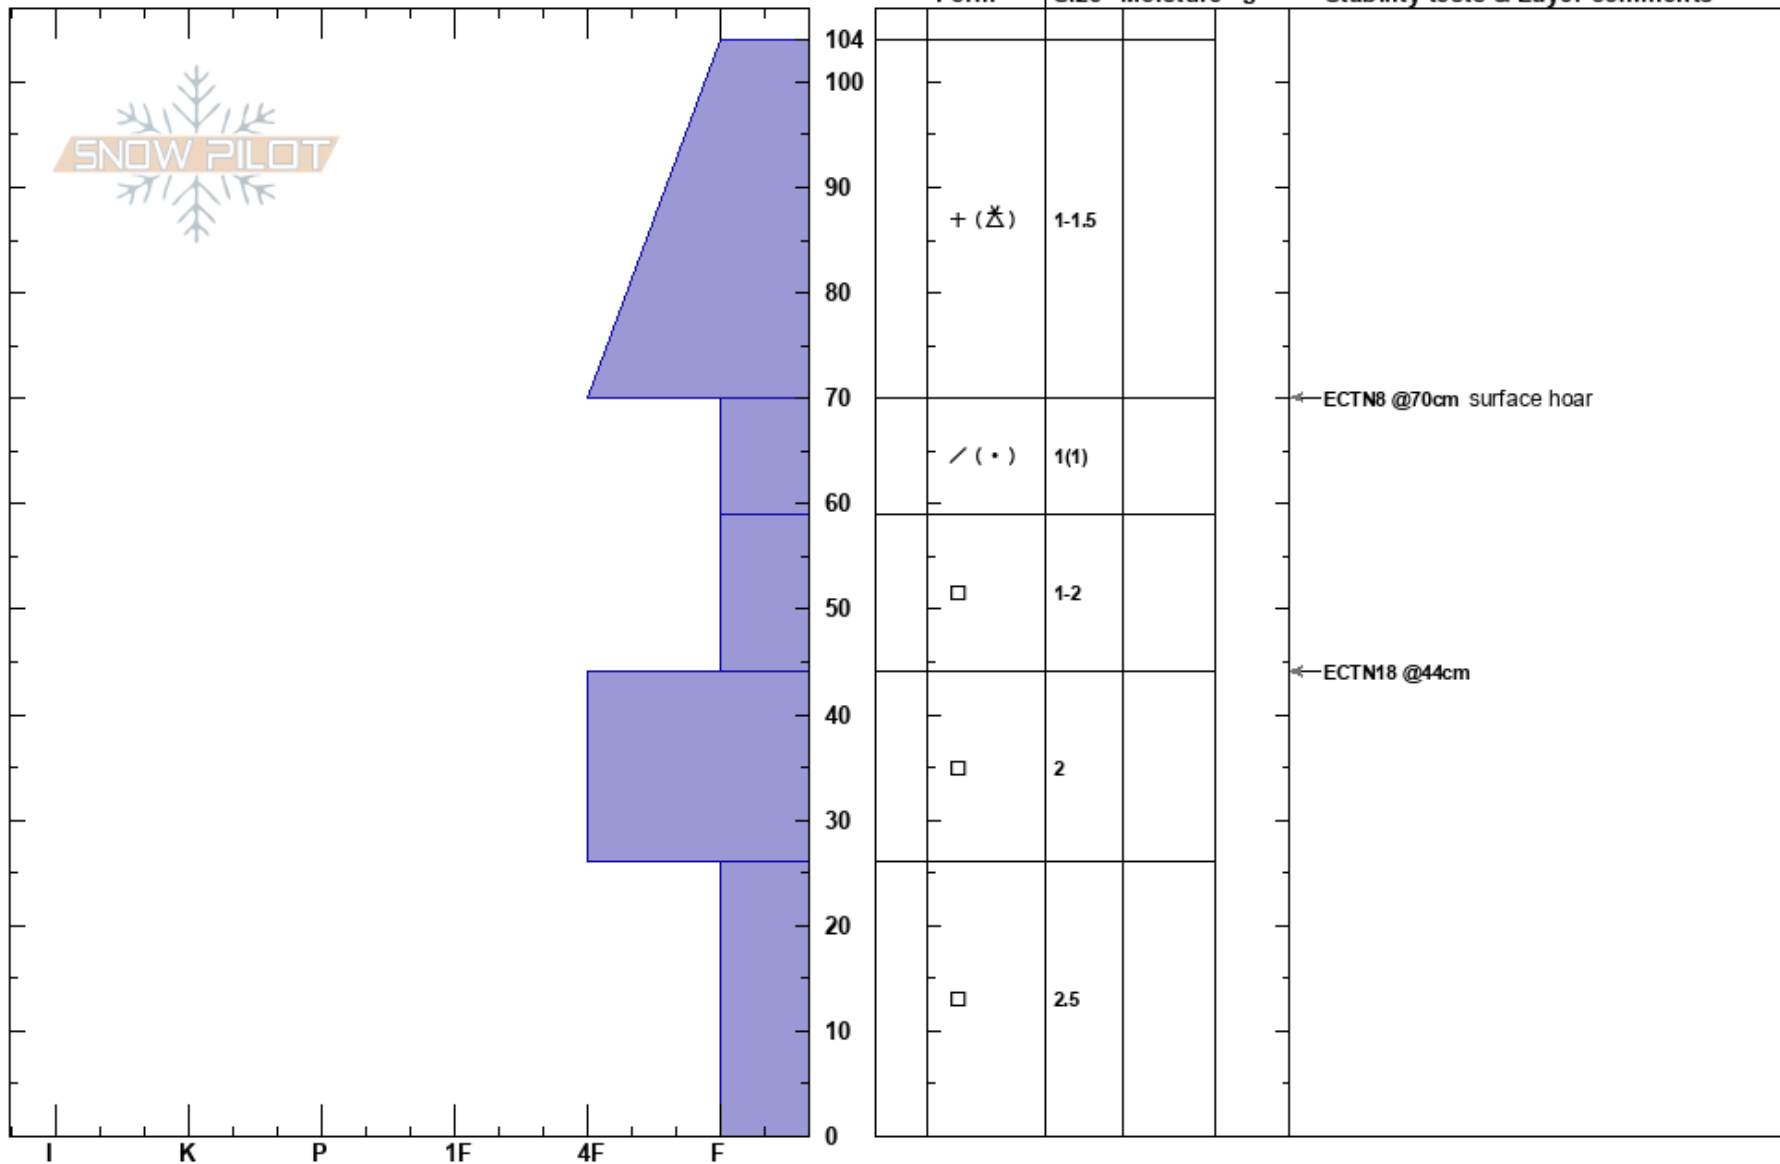

Not Very Often Apron  
Teton Range  
WY  
Elevation: 8870 ft  
Aspect: N

Eric Hafla  
12/17/2024 - 1:30pm  
Co-ord: 43.77875N, -110.94078W  
Slope Angle: 37°  
Wind Loading: previous

Stability: Poor HS:104 Layer Notes:  
Air Temperature: -5°C  
Sky Cover: OVC  
Precipitation: NO  
Wind: Calm

Specifics: Pit dug in a Ski Area; Collapsing, widespread; Cracking; Recent avalanche activity on similar slopes; We skied slope

Notes: