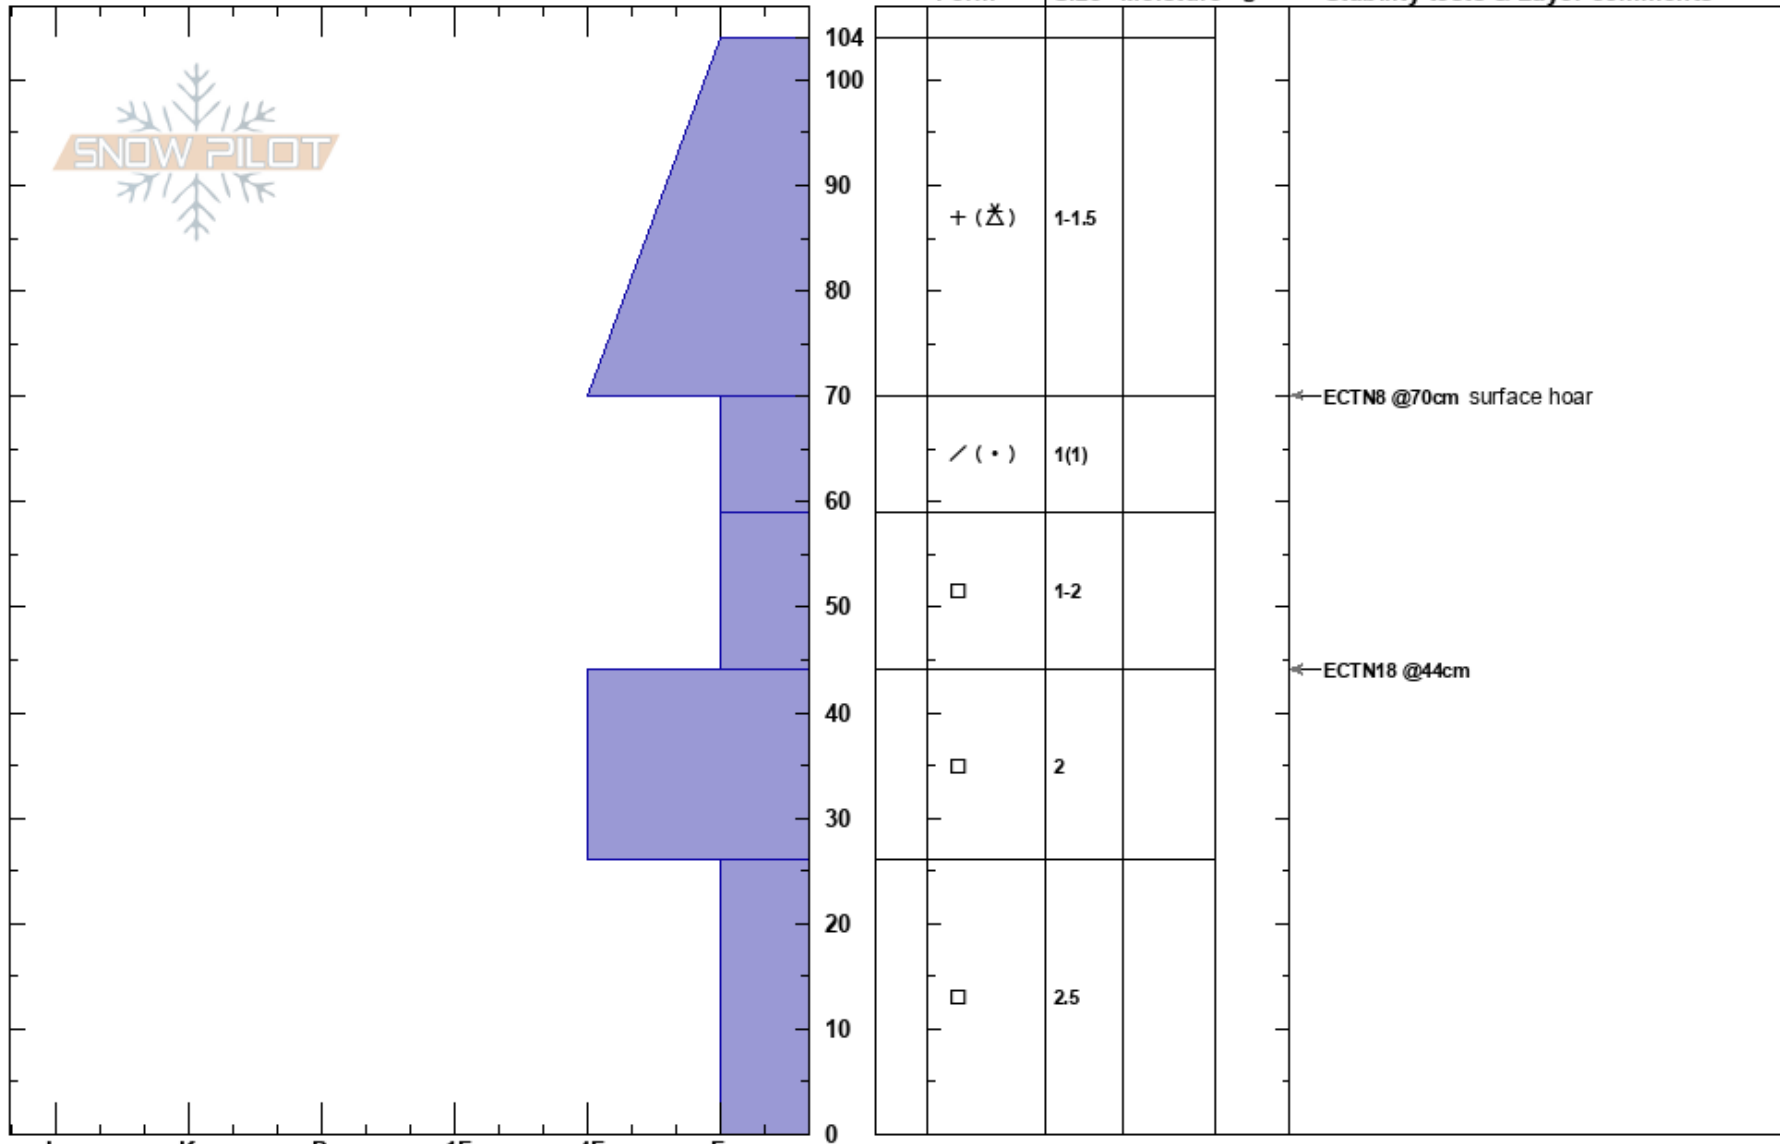

Not Very Often Apron  
Teton Range  
WY  
Elevation: 8870 ft  
Aspect: N

Eric Hafla  
12/17/2024 - 1:30pm  
Co-ord: 43.77875N, -110.94078W  
Slope Angle: 37°  
Wind Loading: previous

Stability: Poor HS:104 Layer Notes:  
Air Temperature: -5°C  
Sky Cover: OVC  
Precipitation: NO  
Wind: Calm

Specifics: Pit dug in a Ski Area; Collapsing, widespread; Cracking; Recent avalanche activity on similar slopes; We skied slope

Crystal Form Size Moisture  $\rho$  Stability tests & Layer comments

Notes: