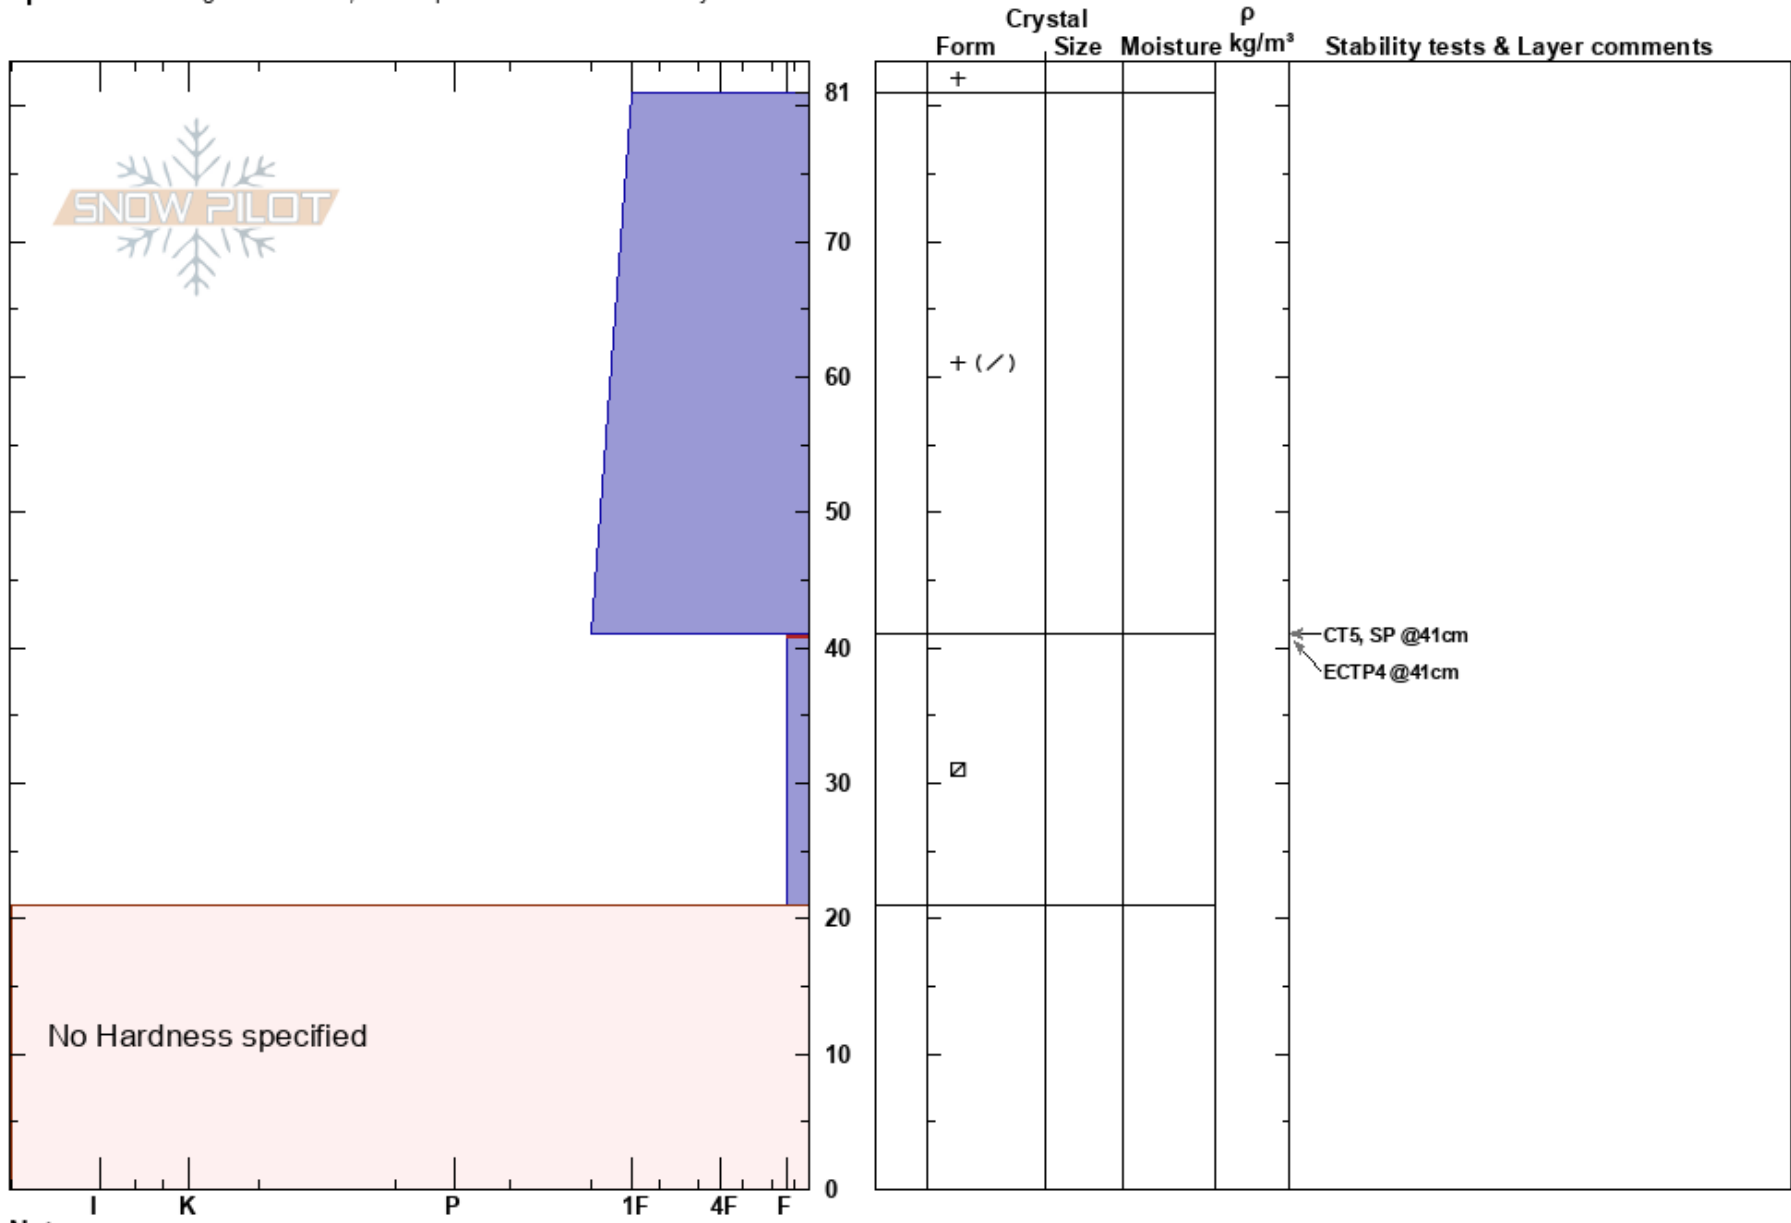

Small Slide
 Carson Range
 CA
 Elevation: 8200 ft
 Aspect: NW
 Specifics: Pit dug in a Ski Area; Pit is representative of backcountry

Mike Galgay
 12/17/2024 - 10:30am
 Co-ord: 38.93074N, -119.92938W
 Slope Angle:
 Wind Loading: no

Stability: Fair
 Air Temperature: 0°C
 Sky Cover: SCT
 Precipitation: NO
 Wind: SW Light Breeze

HS:81
 PF:55
 41-21cm: Problematic layer

Notes: