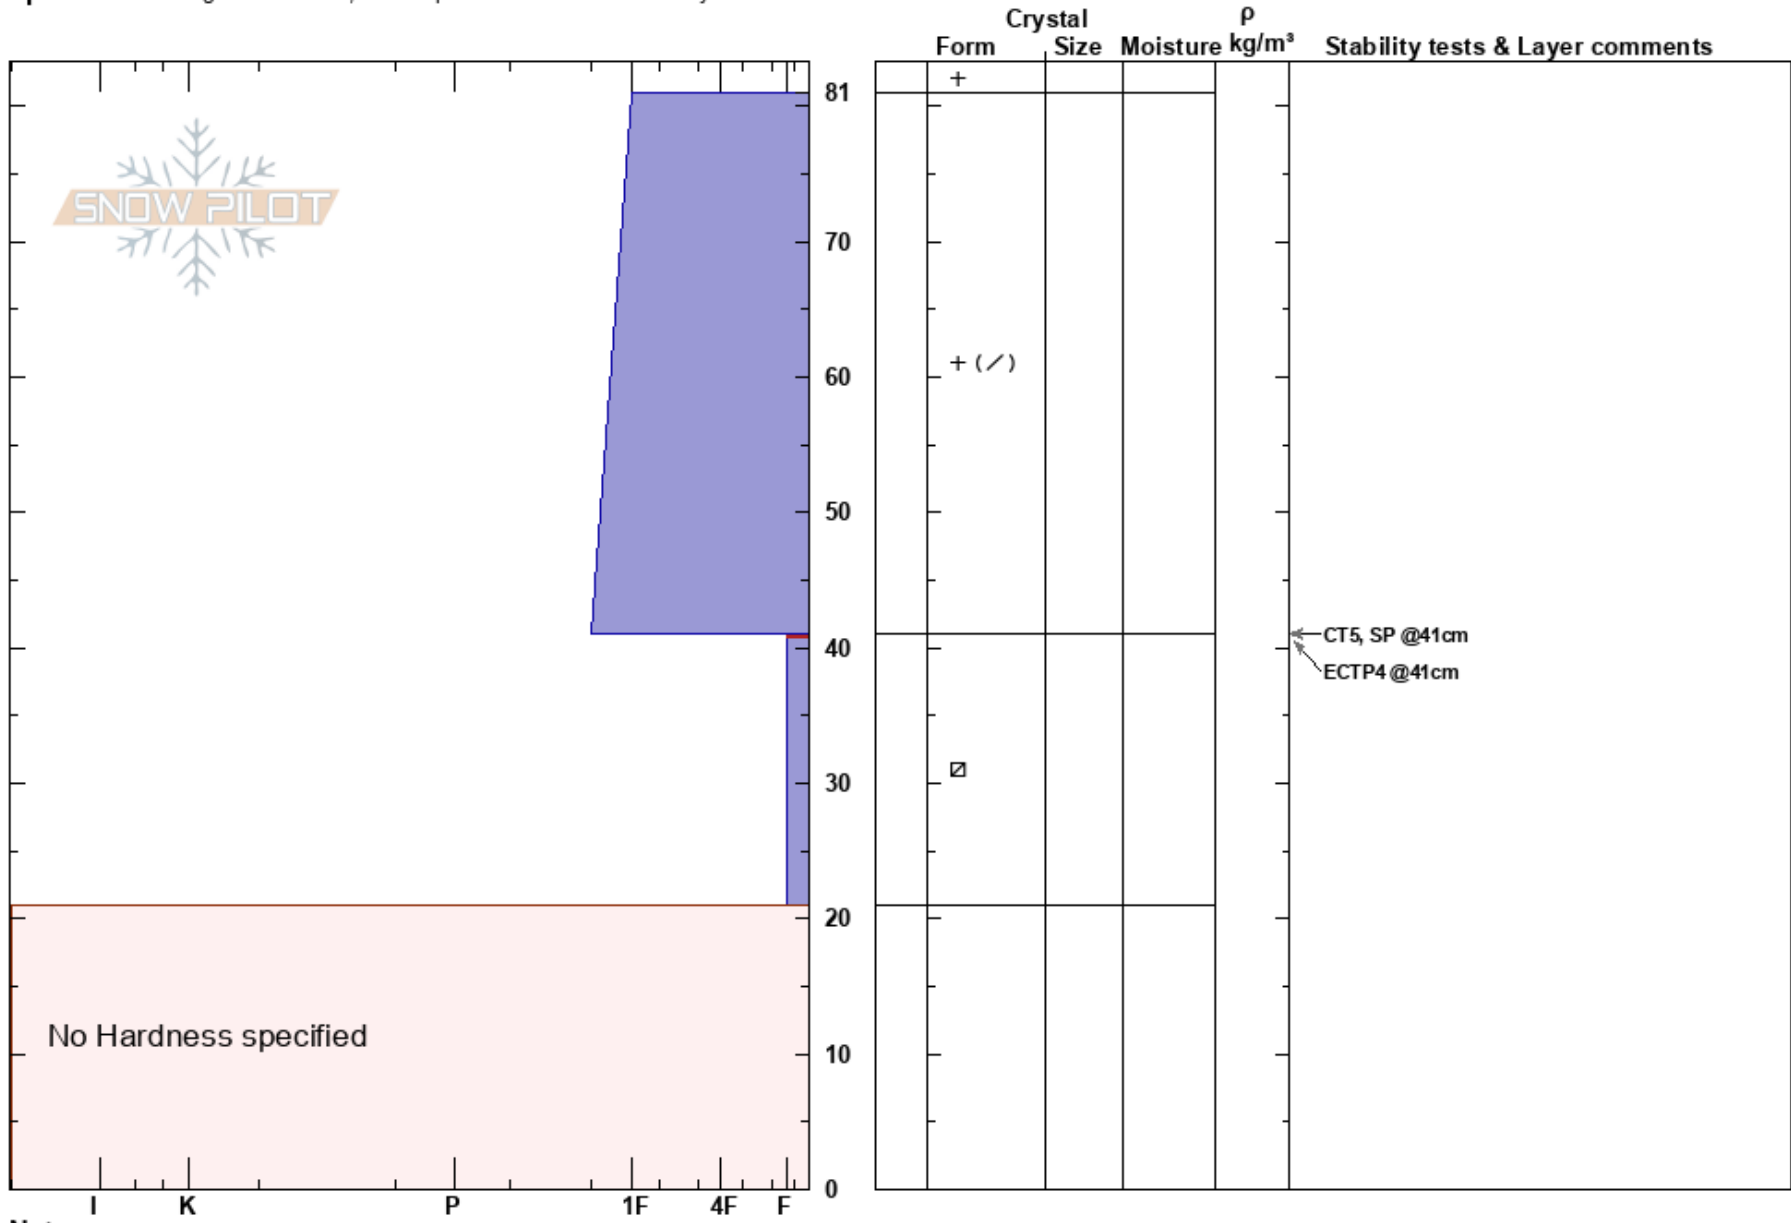

Small Slide
 Carson Range
 CA
 Elevation: 8200 ft
 Aspect: NW
 Specifics: Pit dug in a Ski Area; Pit is representative of backcountry

Mike Galgay
 12/17/2024 - 10:30am
 Co-ord: 38.93074N, -119.92938W
 Slope Angle:
 Wind Loading: no

Stability: Fair
 Air Temperature: 0°C
 Sky Cover: SCT
 Precipitation: NO
 Wind: SW Light Breeze

HS:81
 PF:55
 41-21cm: Problematic layer

No Hardness specified

Notes: