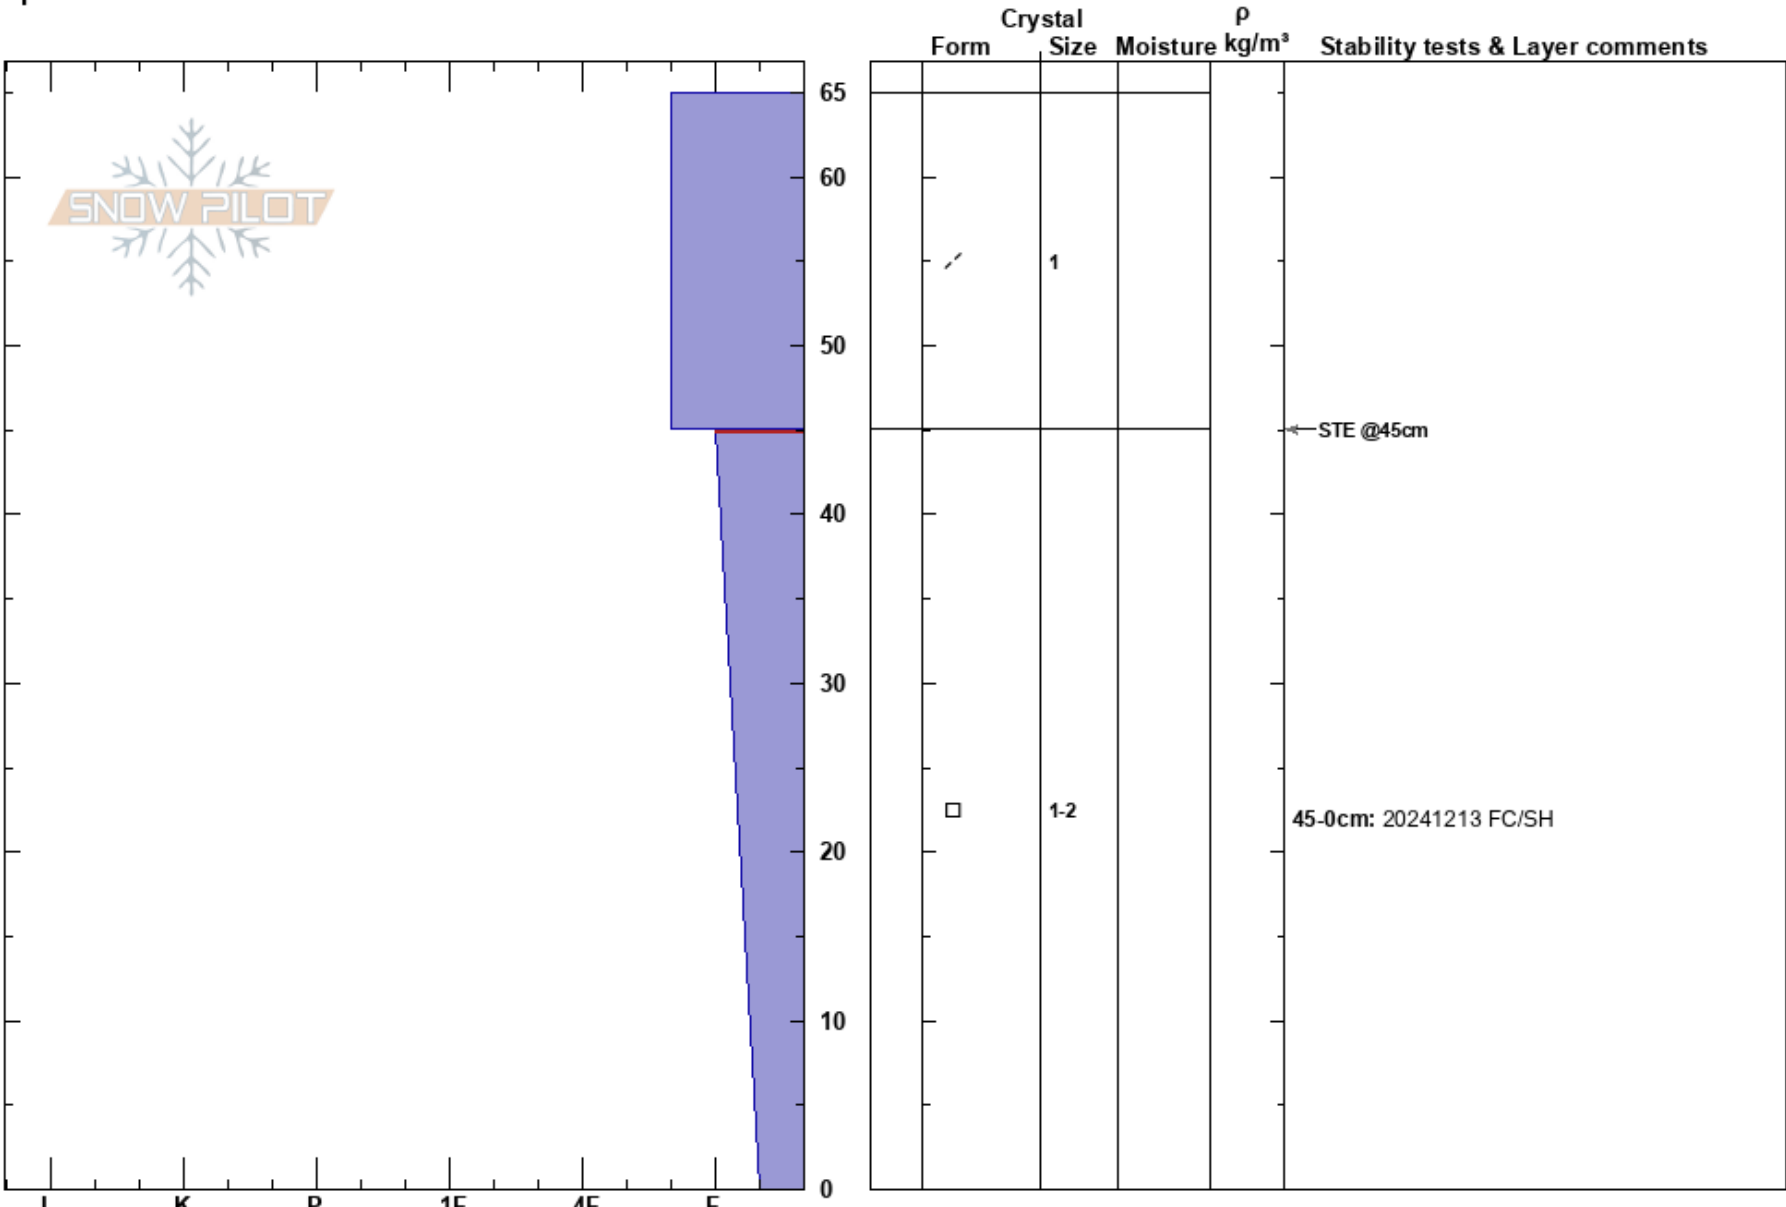

Elephant Tree Road
 Bear River Range
 UT
 Elevation: 7900 ft
 Aspect: NE
 Specifics:

Noah Sievers
 12/16/2024 - 10:30am
 Co-ord: 41.41316N, -111.70502W
 Slope Angle: 28°
 Wind Loading:

Stability: Fair
 Air Temperature:
 Sky Cover: OVC
 Precipitation: NO
 Wind: Calm

HS:65
 PF:60
 Layer Notes:
 45-0cm: 20241213 FC/SH
 45-0cm: Problematic layer

Notes: Slope is sparsely broken up by tall, irregular vegetation and stumps. Snow surface appeared to be recently wind affected, ripples and small cornice formation along upper reach of slope.