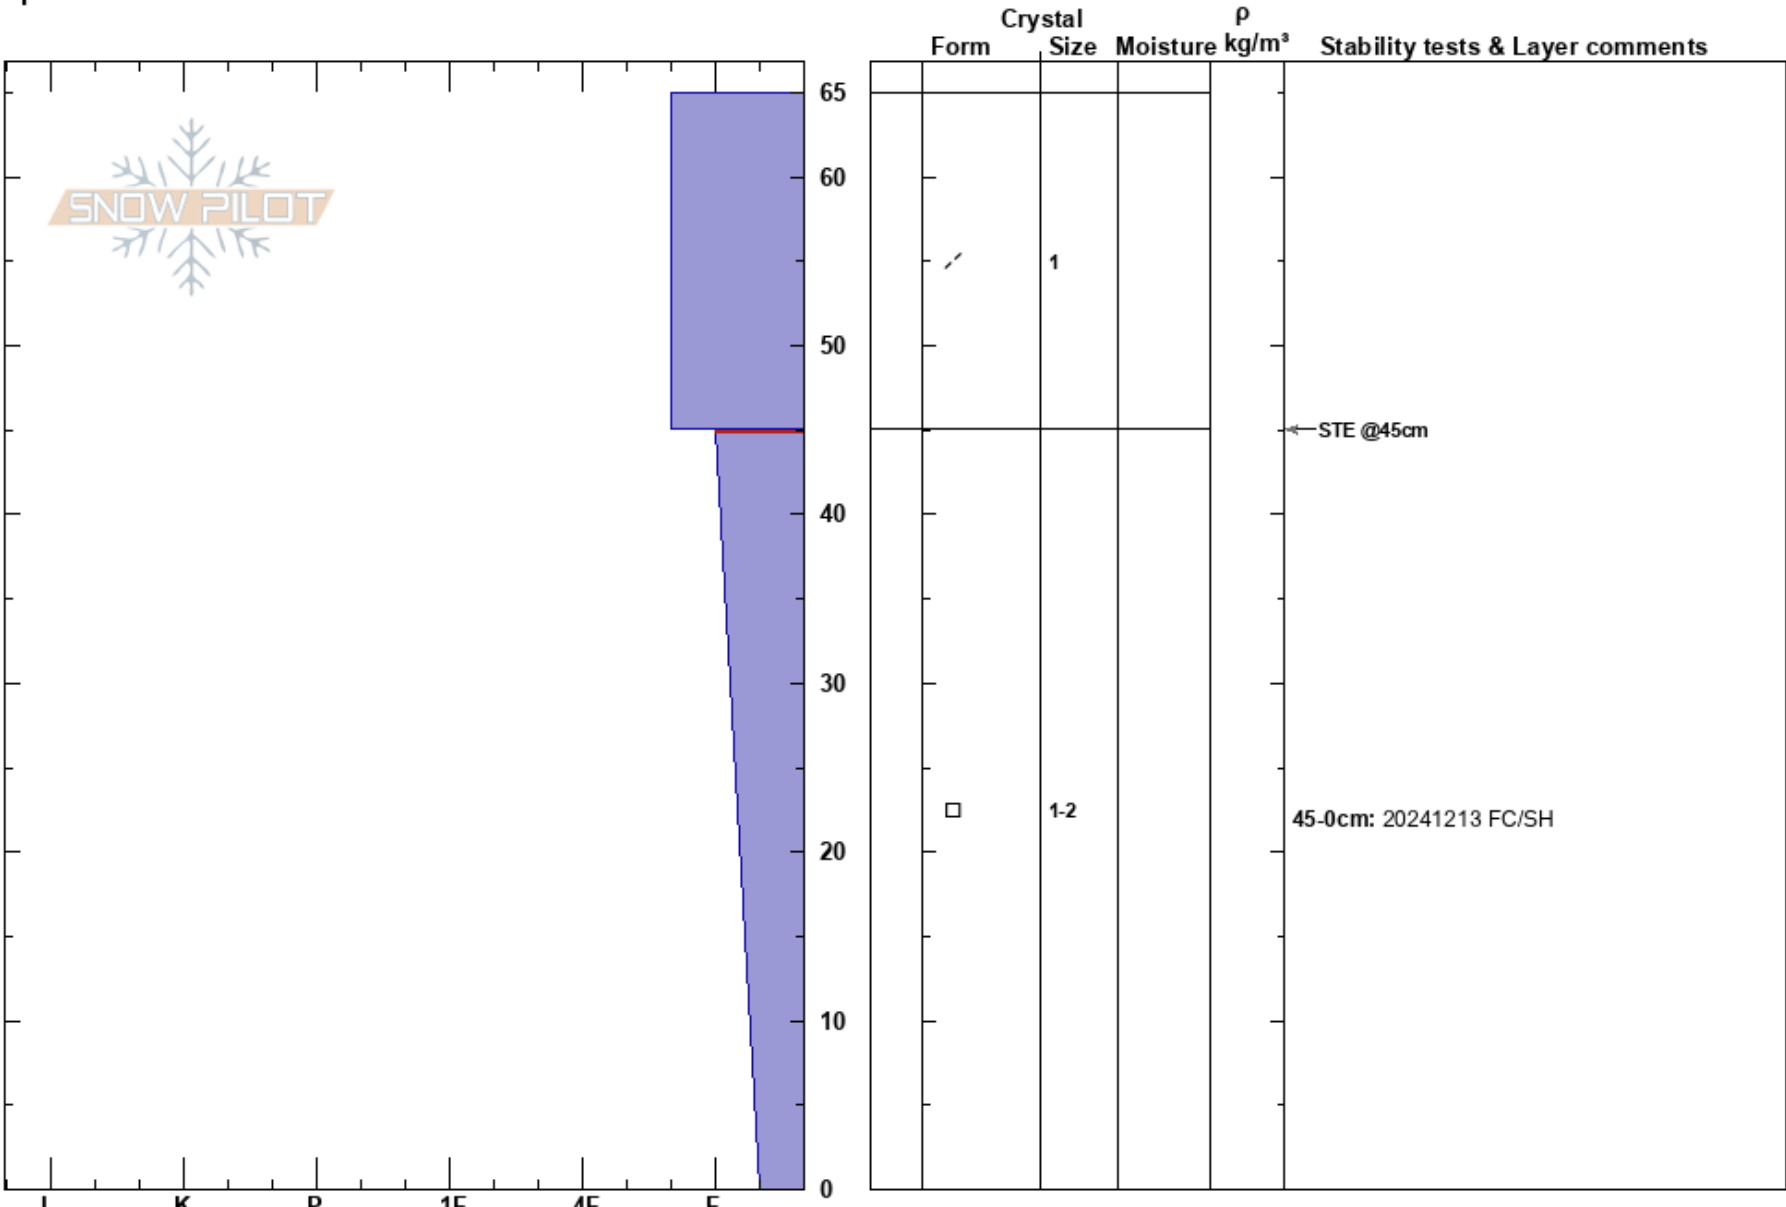

Elephant Tree Road  
 Bear River Range  
 UT  
 Elevation: 7900 ft  
 Aspect: NE  
 Specifics:

Noah Sievers  
 12/16/2024 - 10:30am  
 Co-ord: 41.41316N, -111.70502W  
 Slope Angle: 28°  
 Wind Loading:

Stability: Fair  
 Air Temperature:  
 Sky Cover: OVC  
 Precipitation: NO  
 Wind: Calm

HS:65  
 PF:60  
 Layer Notes:  
 45-0cm: 20241213 FC/SH  
 45-0cm: Problematic layer

**Notes:** Slope is sparsely broken up by tall, irregular vegetation and stumps. Snow surface appeared to be recently wind affected, ripples and small cornice formation along upper reach of slope.