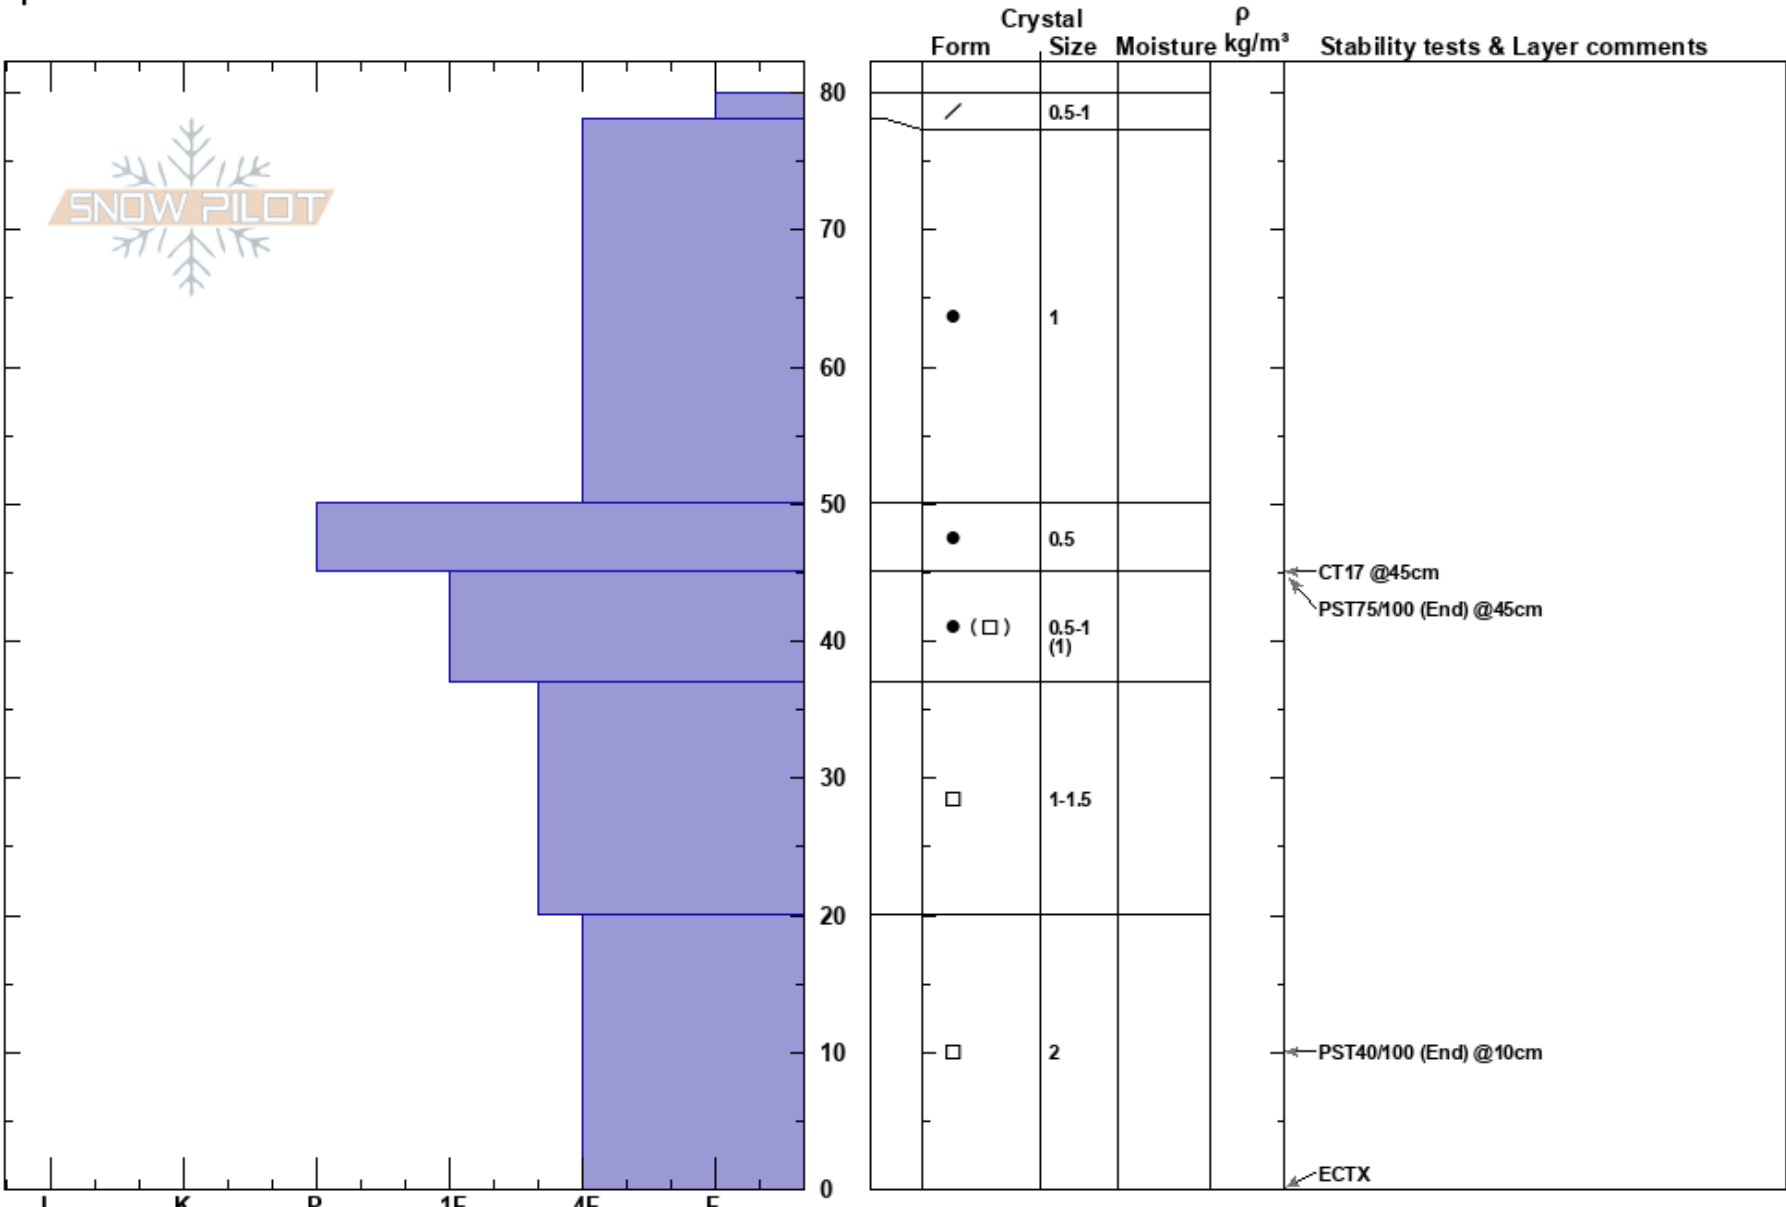

Pitchfork Day 3 pro 1
 Breckenridge
 CO
 Elevation: 11150 ft
 Aspect: NE
 Specifics:

Davis Hermes
 12/16/2024 - 12:45pm
 Co-ord: 39.44809N, -106.07097W
 Slope Angle: 20°
 Wind Loading: no

Stability:
 Air Temperature: -1°C
 Sky Cover: FEW
 Precipitation: NO
 Wind: NW Strong

HS:80
 PF:60
 PS:20
 20-0cm: Problematic layer

Notes: tall dead reeds covering bed surface in carter creek drainage