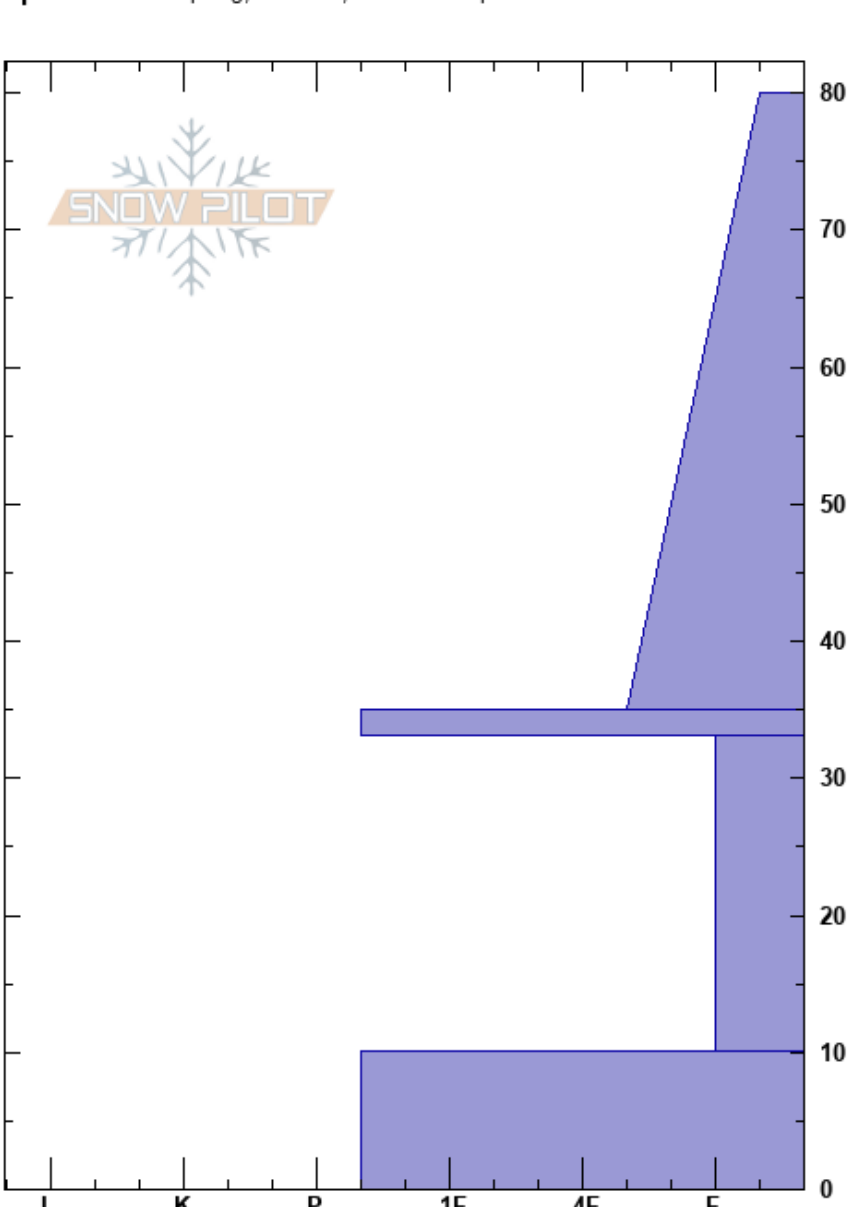

Surprise Lake slopes
Teton Range
WY
Elevation: 8800 ft
Aspect: SE
Specifics: Collapsing, localized; We skied slope

Travis Baldwin
12/16/2024 - 1:00pm
Co-ord: 43.72572N, -110.76858W
Slope Angle: 25°
Wind Loading: no

Stability: Good
Air Temperature:
Sky Cover: OVC
Precipitation: S-1
Wind: S Light Breeze

HS:80
Layer Notes:
35-33cm: Problematic layer

Notes:

Crystal Form	Crystal Size		Moisture	ρ kg/m ³	Stability tests & Layer comments
	Size	Moisture			
/					
					← ECTN15 @36cm
⊙					← ECTN17 @32cm
⊕	1-2				
⊖					