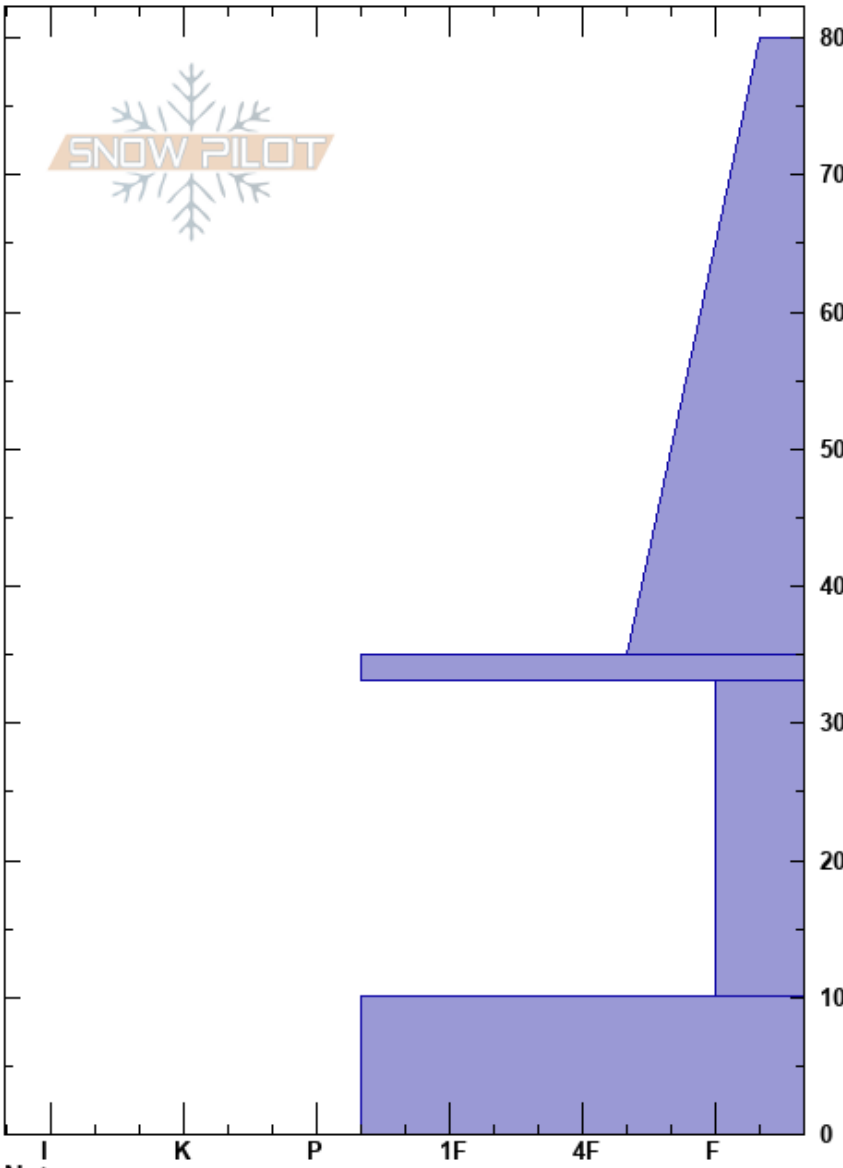

Surprise Lake slopes
Teton Range
WY
Elevation: 8800 ft
Aspect: SE
Specifics: Collapsing, localized; We skied slope

Travis Baldwin
12/16/2024 - 1:00pm
Co-ord: 43.72572N, -110.76858W
Slope Angle: 25°
Wind Loading: no

Stability: Good
Air Temperature:
Sky Cover: OVC
Precipitation: S-1
Wind: S Light Breeze

HS:80
Layer Notes:
35-33cm: Problematic layer

Crystal Form	Crystal Size	Moisture	ρ kg/m ³	Stability tests & Layer comments
				←ECTN15 @36cm
				←ECTN17 @32cm