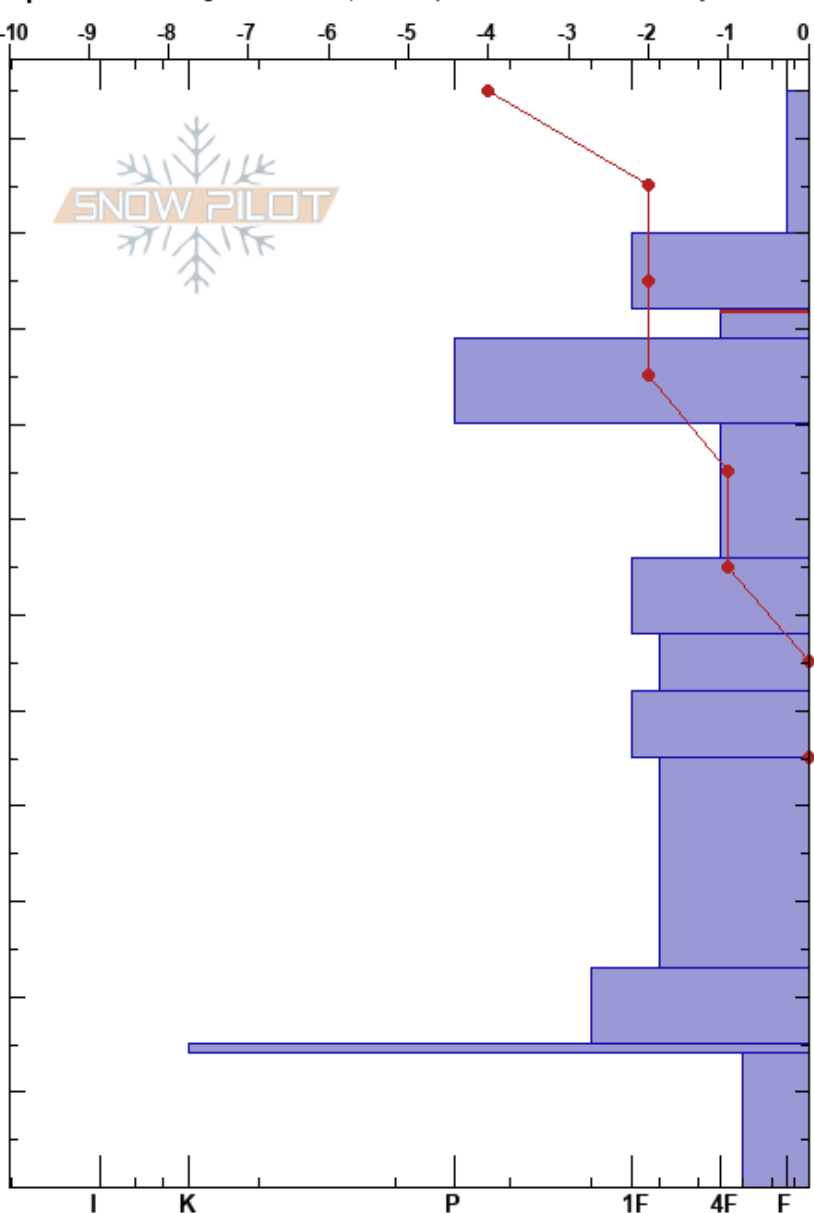

Aly Sundeck
 Chugach Range
 AK
 Elevation: 2190 ft
 Aspect: 315°

Tully Hamer
 12/16/2024 - 1:00pm
 Co-ord: 60.96373N, -149.06994W
 Slope Angle: 29°
 Wind Loading: no

Stability:
 Air Temperature:
 Sky Cover: OVC
 Precipitation: S-1
 Wind: NE Light Breeze

HS:115
 PF:10
 PS:40
 92-89cm: Problematic layer
 14-0cm: old basal facets

Specifics: Pit dug in a Ski Area; Pit is representative of backcountry

Height (cm)	Crystal		Moisture	ρ kg/m ³	Stability tests & Layer comments
	Form	Size			
115					
110	•	0.5	D		
100	⊙⊙	1-2	D		← STE @100cm
95	∩	0.5	M		← CT28, BRK @92cm
90	⊙⊙	1-2	M		
80	∩	1-2	M-W		
70	∩	0.5	M		
65	∩	1-2	M		
60	∩	1-2	M		
50	∩	1-2	M		
40	•	0.5-1	M		
30	∩	0.5-1	M		
25	∩	0.5-1	M		
20	⊙⊙	1	M		
15	∩	2	M		14-0cm: old basal facets
0					← ECTX