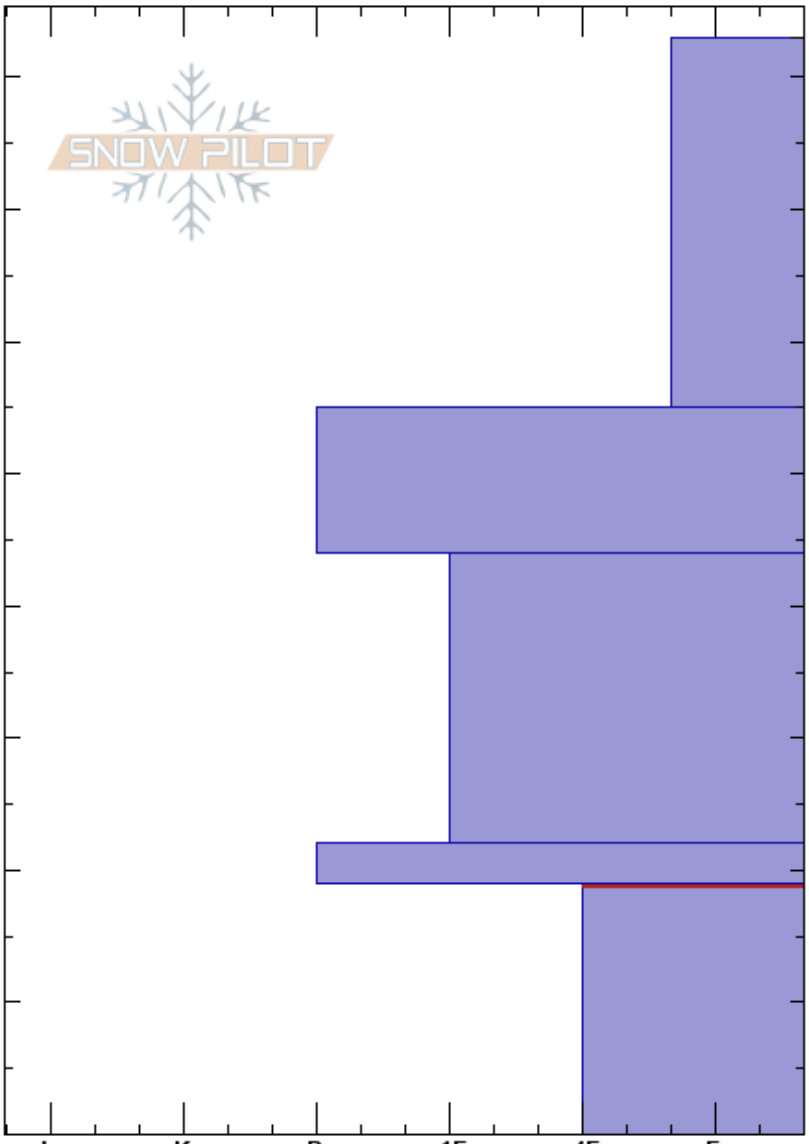

Carter Gulch
 Tenmile Range
 CO
Elevation: 11311 ft
Aspect: 60°
Specifics:

Spencer Roth
 12/16/2024 - 12:30pm
Co-ord: 39.45005N, -106.07411W
Slope Angle: 26°
Wind Loading: previous

Stability:
Air Temperature: -4°C
Sky Cover: FEW
Precipitation: NO
Wind: NW Light Breeze

HS:83
PF:70
 19-0cm: Problematic layer

Crystal Form	Crystal Size	Moisture	ρ kg/m ³	Stability tests & Layer comments
+ (/)	1.5-2			
•	1-1.5			
• (□)	1-1.5			
• (□)	0.5-1			← PST48/M100 (End) @20cm ← CT24, SC @19cm
□ (^)	2-3.5			← ECTX