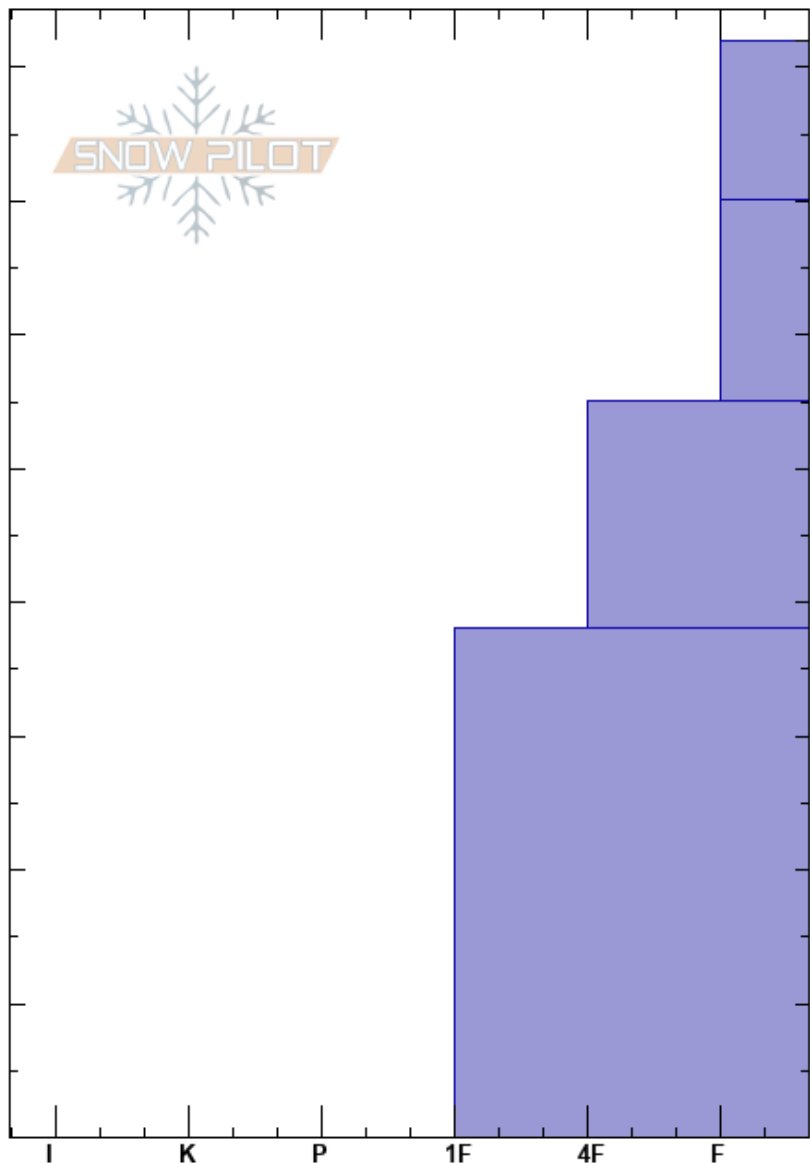

Pitchfork  
 Breckenridge  
 CO  
 Elevation: 1114 ft  
 Aspect: E  
 Specifics:

Jake barlow  
 12/16/2024 - 1:05pm  
 Co-ord:  
 Slope Angle: 26°  
 Wind Loading: no

Stability:  
 Air Temperature: -9.8°C  
 Sky Cover: CLR  
 Precipitation: NO  
 Wind: W Light Breeze  
 HS:82  
 PF:30  
 PS:82  
 38-0cm: Problematic layer

Crystal Form	Crystal Size	Moisture	$\rho$ kg/m <sup>3</sup>	Stability tests & Layer comments
/	0.5-1			
•	1			
•	1			
□	1-2			

CT27, SC @0cm  
 ECTX  
 PST90/100 (End) @0cm

Notes: