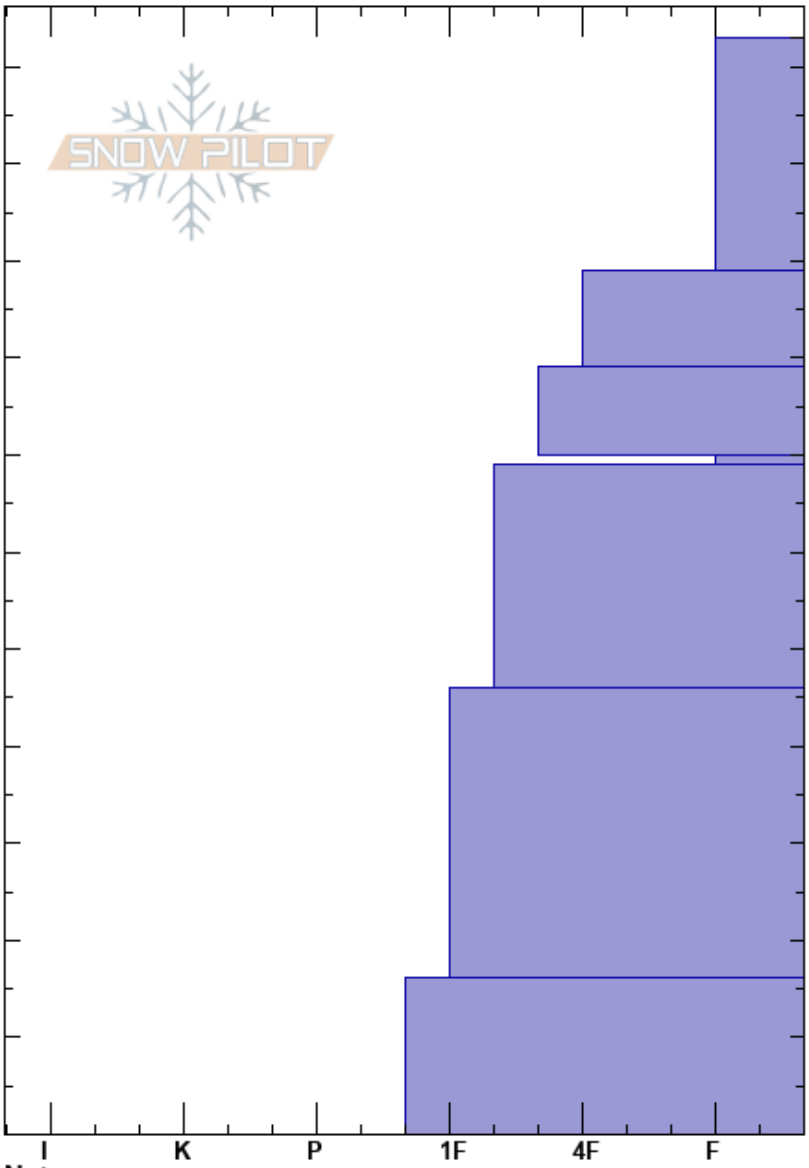

Almost Died  
 Cooke City  
 MT  
 Elevation: 9420 ft  
 Aspect: 12°  
 Specifics:

Haylee Darby  
 12/16/2024 - 2:44pm  
 Co-ord: 45.04994N, -109.92896W  
 Slope Angle: 25°  
 Wind Loading:

Stability:  
 Air Temperature: -7°C  
 Sky Cover: OVC  
 Precipitation: S1  
 Wind: W Calm

HS:113

Layer Notes:

Height (ft)	Crystal		Moisture	$\rho$ kg/m <sup>3</sup>	Stability tests & Layer comments
	Form	Size			
113					
110					
100	+				
90	+ (X)				
80	/				
70	V	24			← ECTP13 @70cm
60	□	1			
50					
40					
30	□	2			
20					
10	□	2			
0					