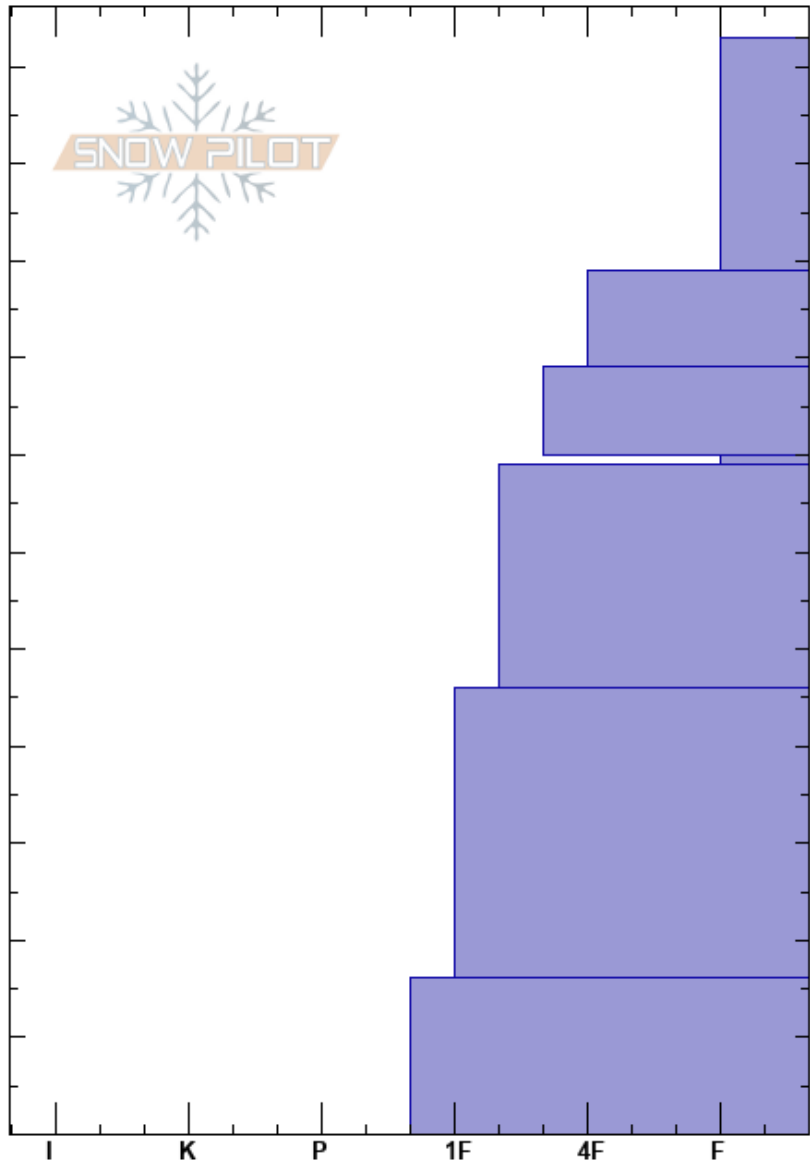

Almost Died
 Cooke City
 MT
 Elevation: 9420 ft
 Aspect: 12°
 Specifics:

Haylee Darby
 12/16/2024 - 2:44pm
 Co-ord: 45.04994N, -109.92896W
 Slope Angle: 25°
 Wind Loading:

Stability:
 Air Temperature: -7°C
 Sky Cover: OVC
 Precipitation: S1
 Wind: W Calm

HS:113

Layer Notes:

Height (ft)	Crystal		Moisture	ρ kg/m ³	Stability tests & Layer comments
	Form	Size			
113					
110					
100	+				
90					
80	+ (X)				
70	/				
70	V	24			← ECTP13 @70cm
60	□	1			
50					
40					
30	□	2			
20					
10	□	2			
0					