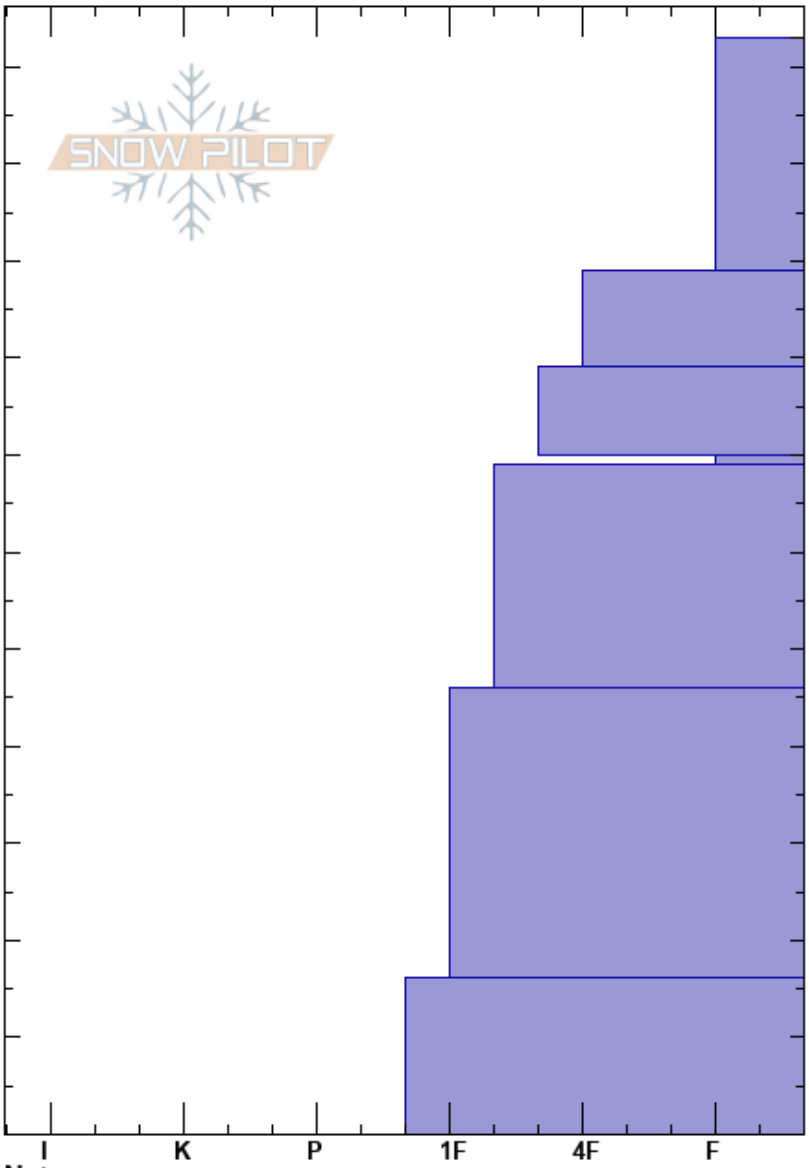

Almost Died
 Cooke City
 MT
 Elevation: 9420 ft
 Aspect: 12°
 Specifics:

Haylee Darby
 12/16/2024 - 2:44pm
 Co-ord: 45.04994N, -109.92896W
 Slope Angle: 25°
 Wind Loading:

Stability: HS:113
 Air Temperature: -7°C
 Sky Cover: OVC
 Precipitation: S1
 Wind: W Calm
 Layer Notes:

Height (ft)	Crystal		Moisture	ρ kg/m ³	Stability tests & Layer comments
	Form	Size			
113					
110					
100	+				
90					
80	+ (X)				
70	/				
70	V	24			← ECTP13 @70cm
60	□	1			
50					
40					
30	□	2			
20					
10	□	2			
0					