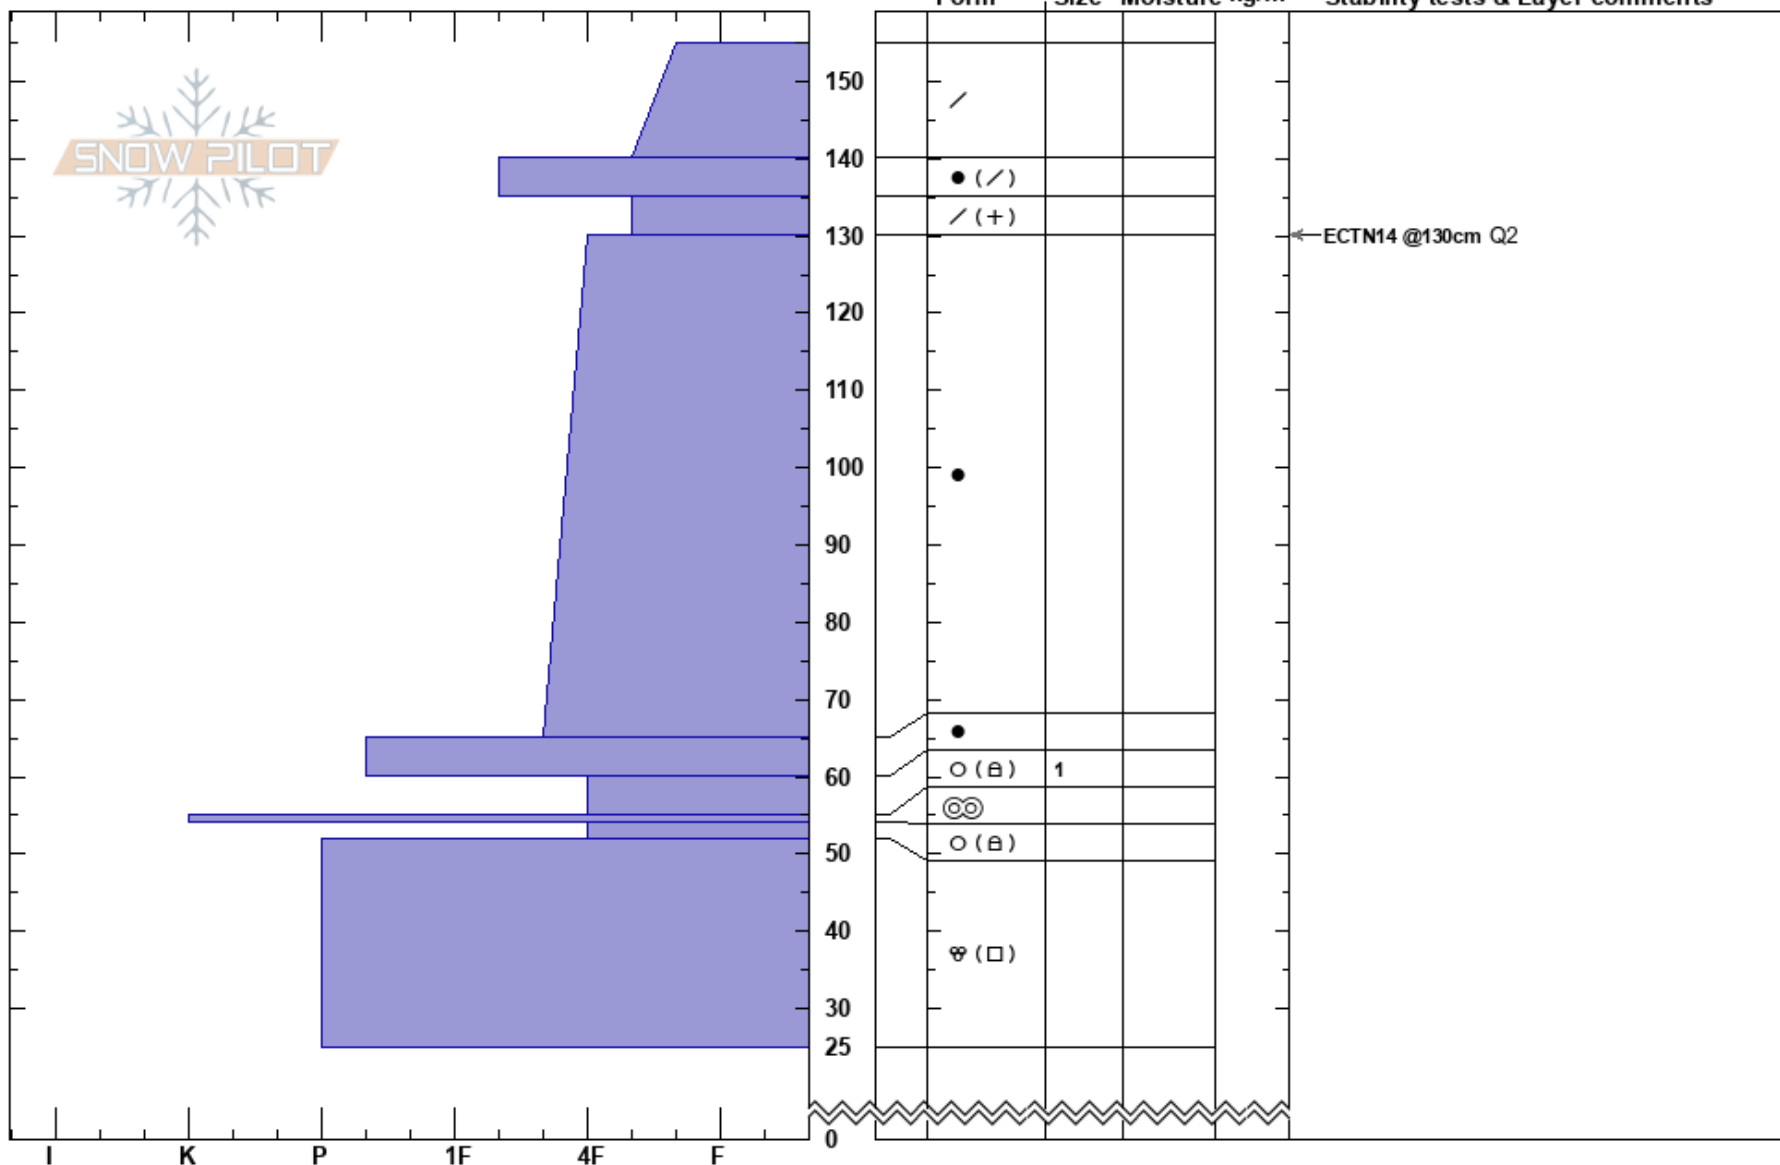

Rindabotn_925moh
 Indre Sogn
 Norway
Elevation:
Aspect:
Specifics:

Sigbjørn Ytrehus
 12/02/2018 - 13:00
Co-ord:
Slope Angle:
Wind Loading:

Stability:
Air Temperature:
Sky Cover:
Precipitation:
Wind:

Layer Notes: