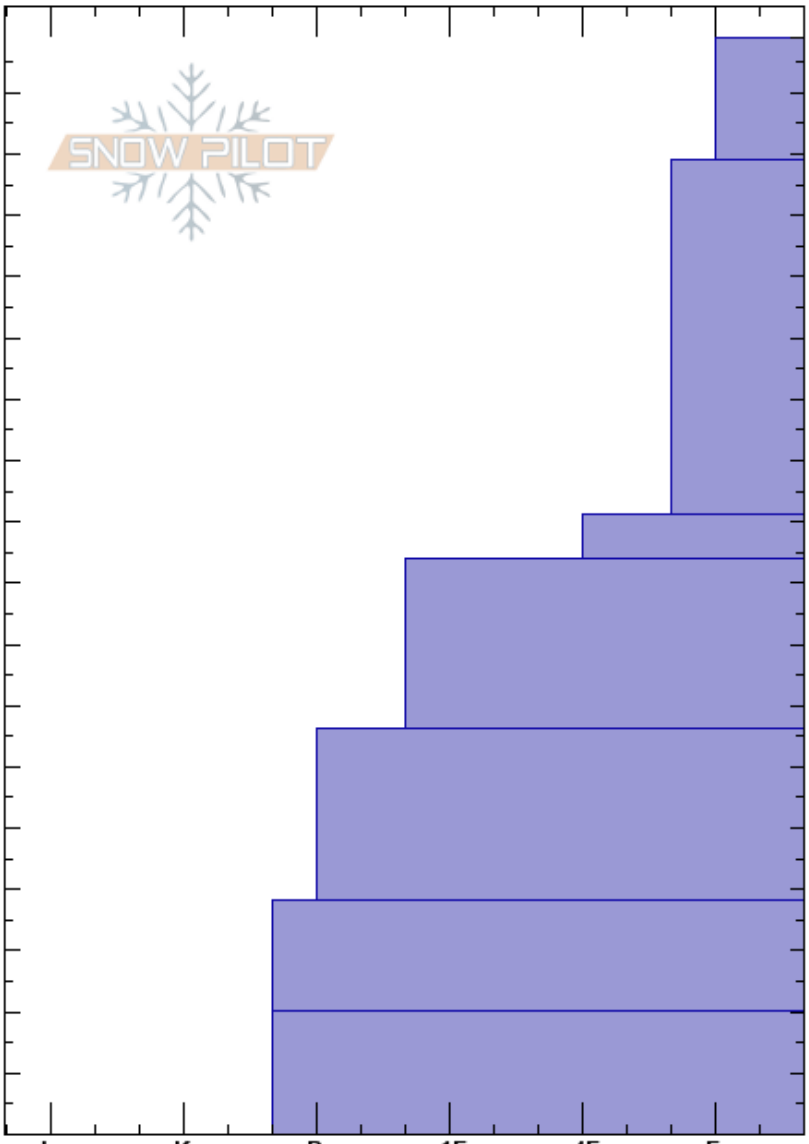

Henderson Crown ASr

Haylee Darby

Stability:

HS:179

Layer Notes:

Cooke City

12/16/2024 - 12:45pm

Air Temperature: -7°C

101-94cm: Avalanche broke here.

MT

Co-ord: 45.04595N, -109.92256W

Sky Cover: OVC

Elevation: 8997 ft

Slope Angle: 38°

Precipitation: S2

Aspect: 86°

Wind Loading: yes

Wind: W Light Breeze

Specifics: Pit is adjacent to avalanche: crown;

Height (cm)	Crystal		Moisture	ρ kg/m³	Stability tests & Layer comments
	Form	Size			
179					
170	+				
160					
150					
140					
130	/				
120					
110					
100	□	1			
90					← ECTP22 @95cm
80	⊖	1			101-94cm: Avalanche broke here.
70					
60					
50	⊖	1			
40					
30	•	0.5			
20					
10	⊖	1			
0					