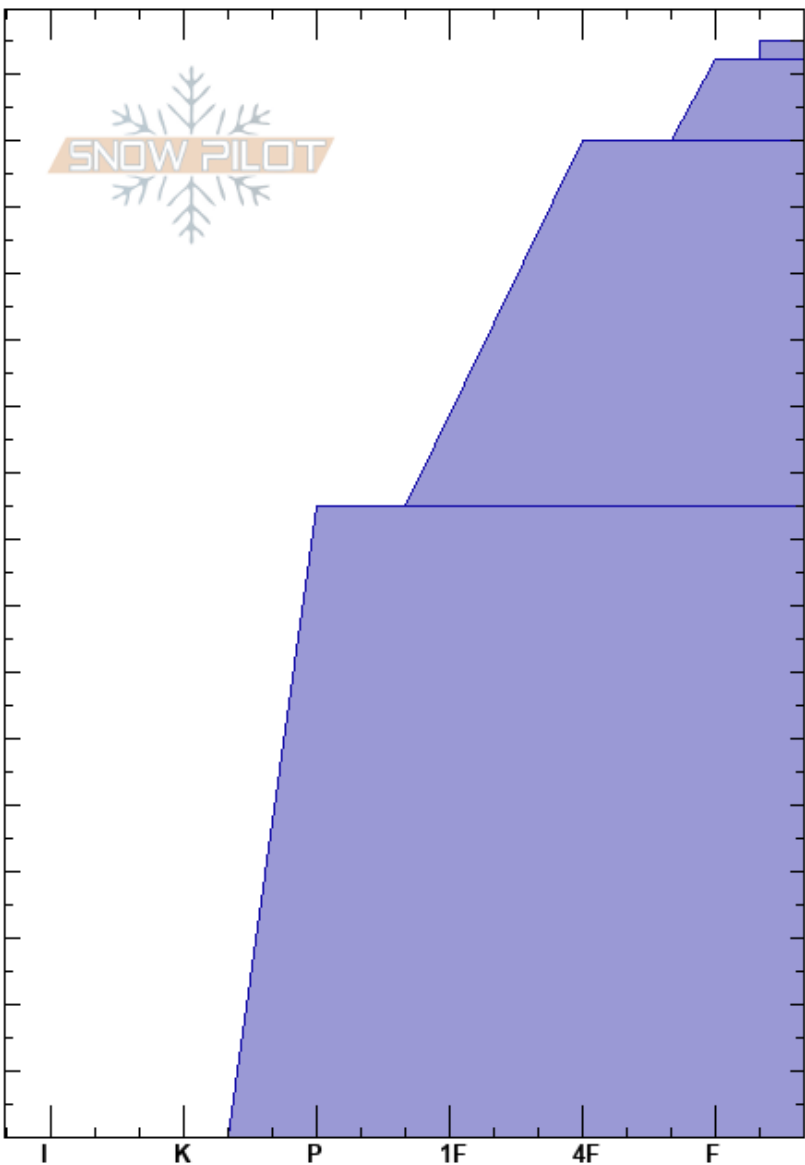

Kambafellet_1080moh
 Indre Sogn
 Norway
Elevation:
Aspect:
Specifics:

Sigbjørn Ytrehus
 12/02/2018 - 14:50
Co-ord: 32V 389525E 6797956N
Slope Angle:
Wind Loading:

Stability:
Air Temperature:
Sky Cover:
Precipitation:
Wind:

Layer Notes:

Crystal Form	Crystal Size	Moisture	ρ kg/m ³	Stability tests & Layer comments
*				
/ (+)				
• (/)				
•				

Notes: