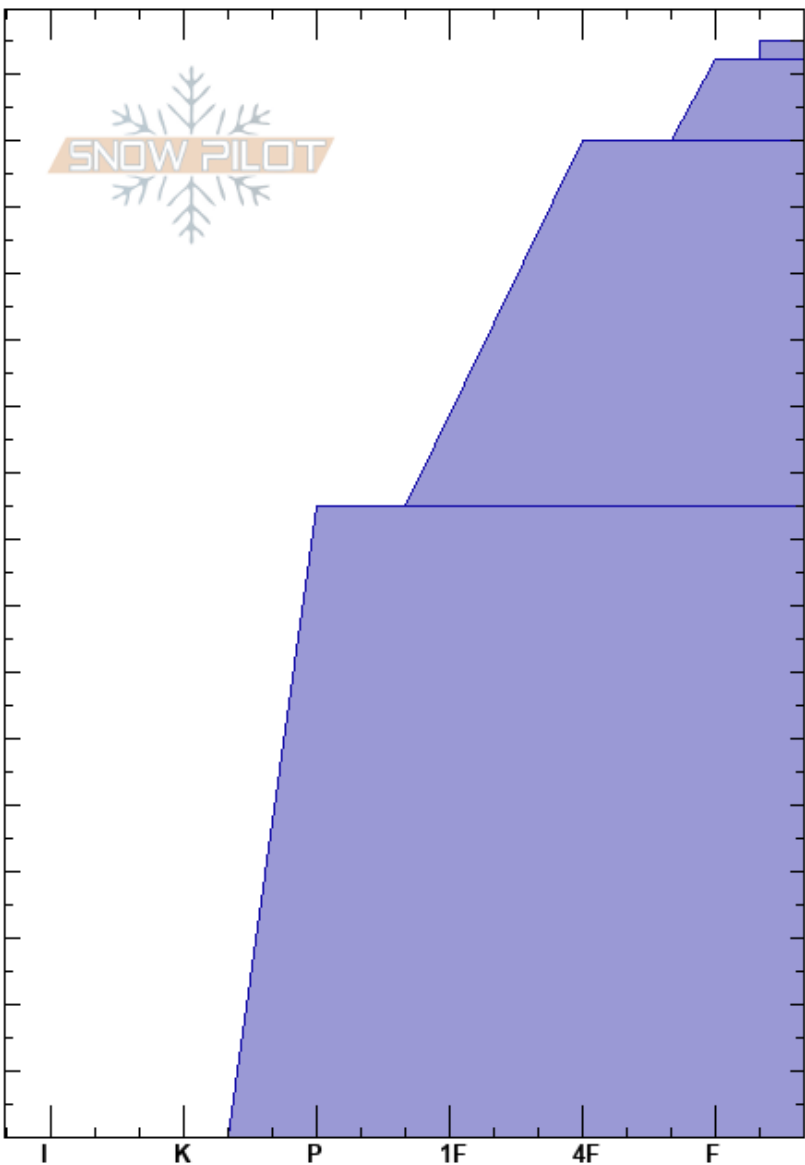

Kambafellet_1080moh
 Indre Sogn
 Norway
Elevation:
Aspect:
Specifics:

Sigbjørn Ytrehus
 12/02/2018 - 14:50
Co-ord: 32V 389525E 6797956N
Slope Angle:
Wind Loading:

Stability:
Air Temperature:
Sky Cover:
Precipitation:
Wind:

Layer Notes:

| Crystal Form | Size | Moisture | ρ kg/m ³ | Stability tests & Layer comments |
|--------------|------|----------|--------------------------|----------------------------------|
| | | | | |
| * | | | | |
| / (+) | | | | |
| • (/) | | | | |
| • | | | | |