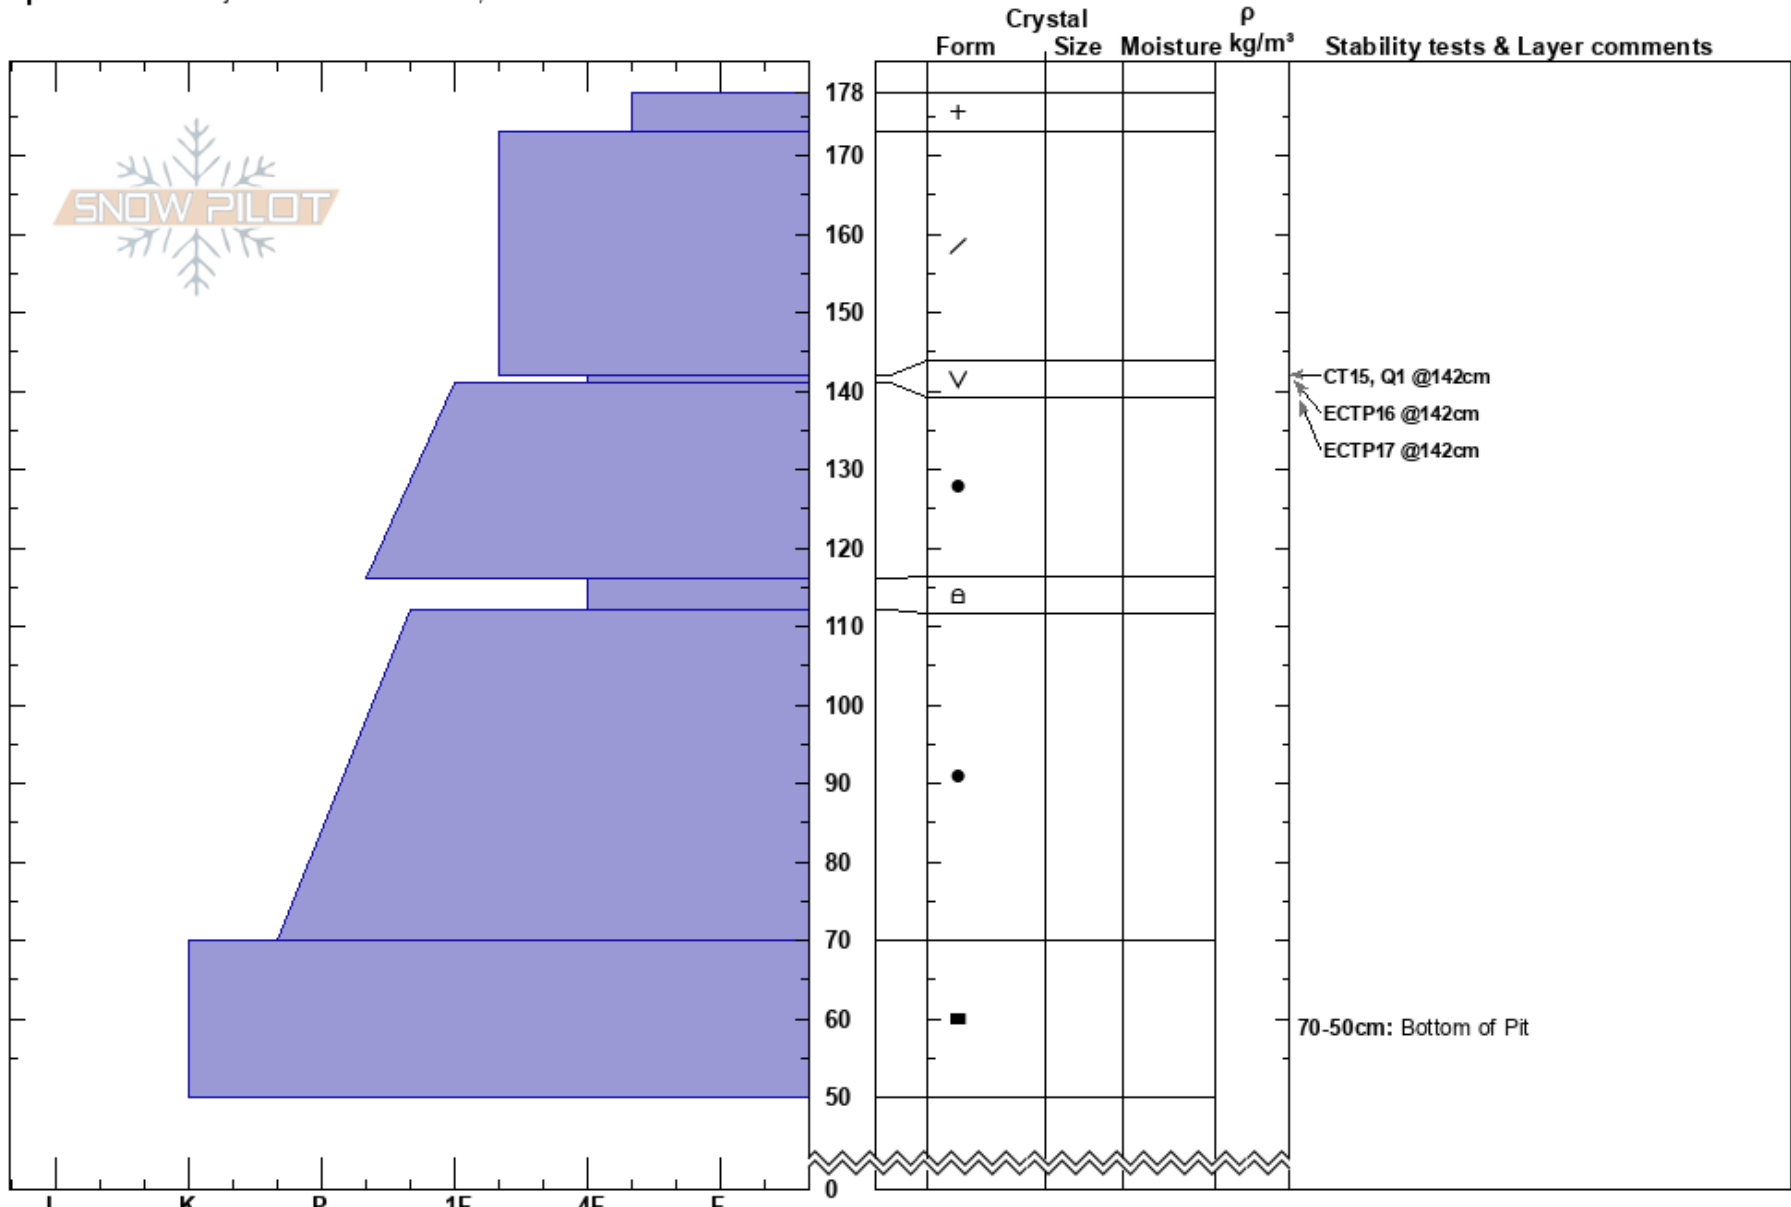

Lookout Peak  
 West Mountain Range  
 ID  
 Elevation: 7530 ft  
 Aspect: 343°

Kevin Studley  
 12/16/2024 - 11:30am  
 Co-ord: 44.52455N, -116.16237W  
 Slope Angle: 41°  
 Wind Loading: yes

Stability: Fair  
 Air Temperature:  
 Sky Cover: OVC  
 Precipitation: S2  
 Wind: SW Strong

HS:178  
 Layer Notes:  
 142-141cm: Problematic layer  
 70-50cm: Bottom of Pit

Specifics: Pit is adjacent to avalanche: flank;

Notes: Snowing heavy and active wind loading on slope. Nearly impossible to look at grains.